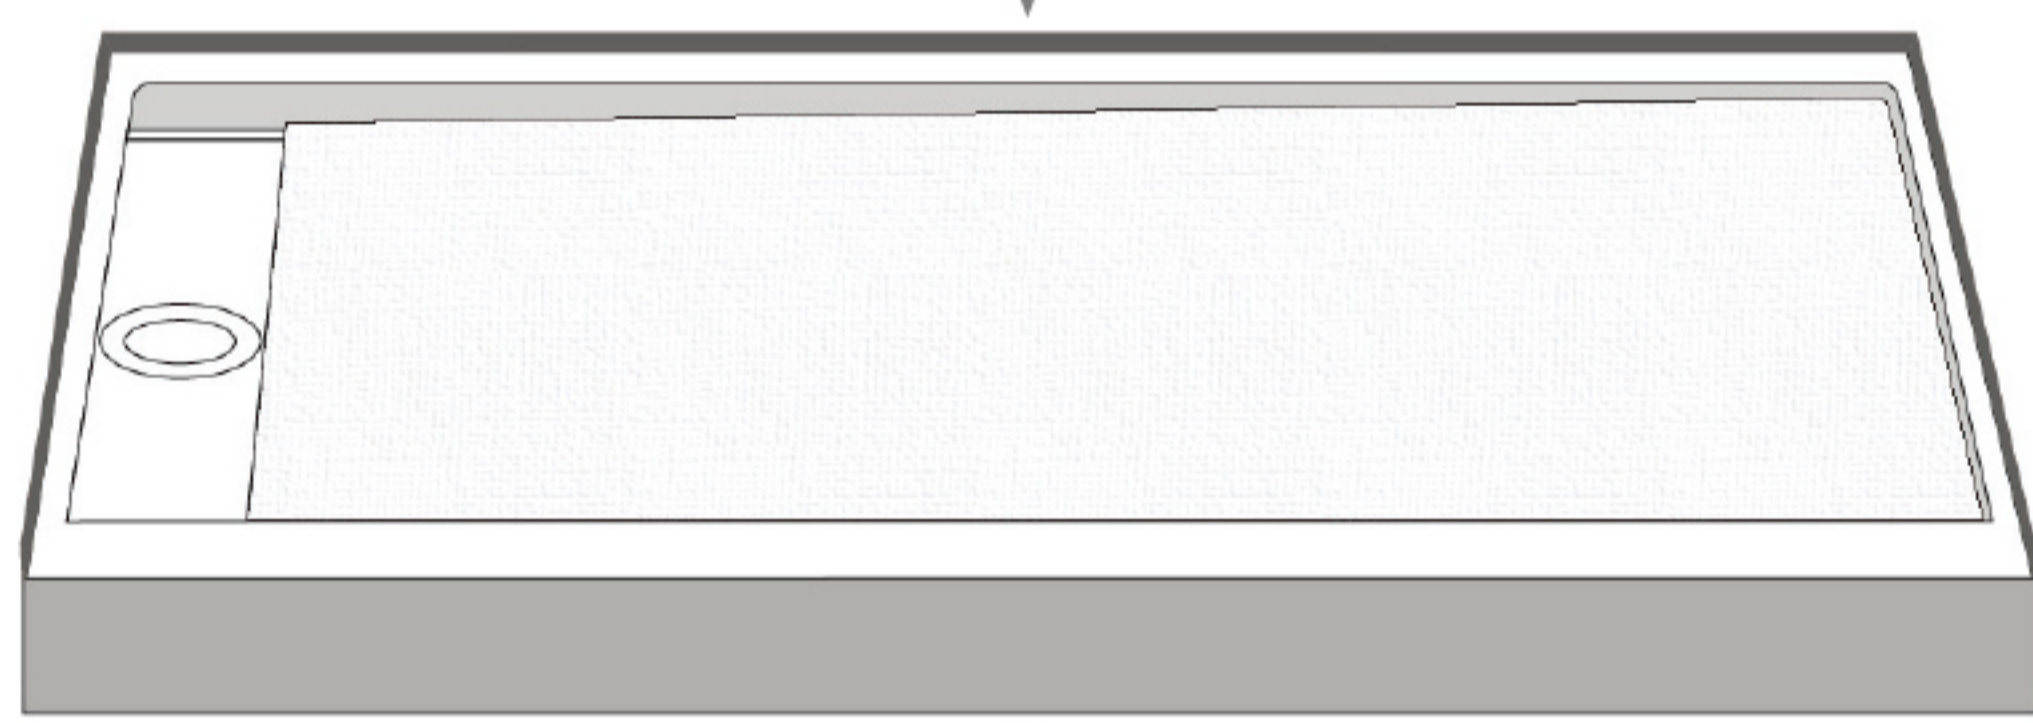

STANDARD FEATURES

- Solid one-piece cast marble
- Durable gel coat surface
- Pre-leveled-rests on subfloor
- Extremely sanitary
- Will not mold or mildew
- Easy to install
- Maintenance-free
- Trench drain with removable cover for easy cleaning
- Recommended: add Shower Pan Liners to protect pans during construction

APPLICATIONS

- Hospitality | Multifamily | Senior Living | Student Housing | Military Housing

ITEM NUMBER

- TD-3060-OS4

TECHNICAL SPECIFICATIONS

MODEL	Trench Drain
SPECIAL FEATURE	Designed to fit the footprint of a tub
PAN SIZE	30" x 60"
MATERIAL	Culture Marble
FLOOR PATTERN	Traditional
FINISH	Matte, Textured, Non-Slip
BACKWALL	59 7/8"
SIDE WALLS	30"
DRAIN LOCATION	Offset - (specify left or right)
CENTER OF DRAIN MEASURES	14 1/4" from backwall, 4" from side wall
DIMENSIONS	NOTE: Finished product dimensions may vary +/- 1/8" from drawings
DRAIN OPENING	3 1/4"
TRENCH WIDTH	5"
DRAIN COVER	25"
FRONT CURB	Integral, 3" w x 4" h
FLANGE	1" on side and backwalls - integrated molding at factory
WEIGHT	~ 175#

TD-3060(4")-OS/SF-L

Finished product dimensions may vary by +/- 1/8" from drawings.

TD-3060(4")-OS/SF-R

Finished product dimensions may vary by +/- 1/8" from drawings.

1" Flange integrated molding at Factory on Back & Sides