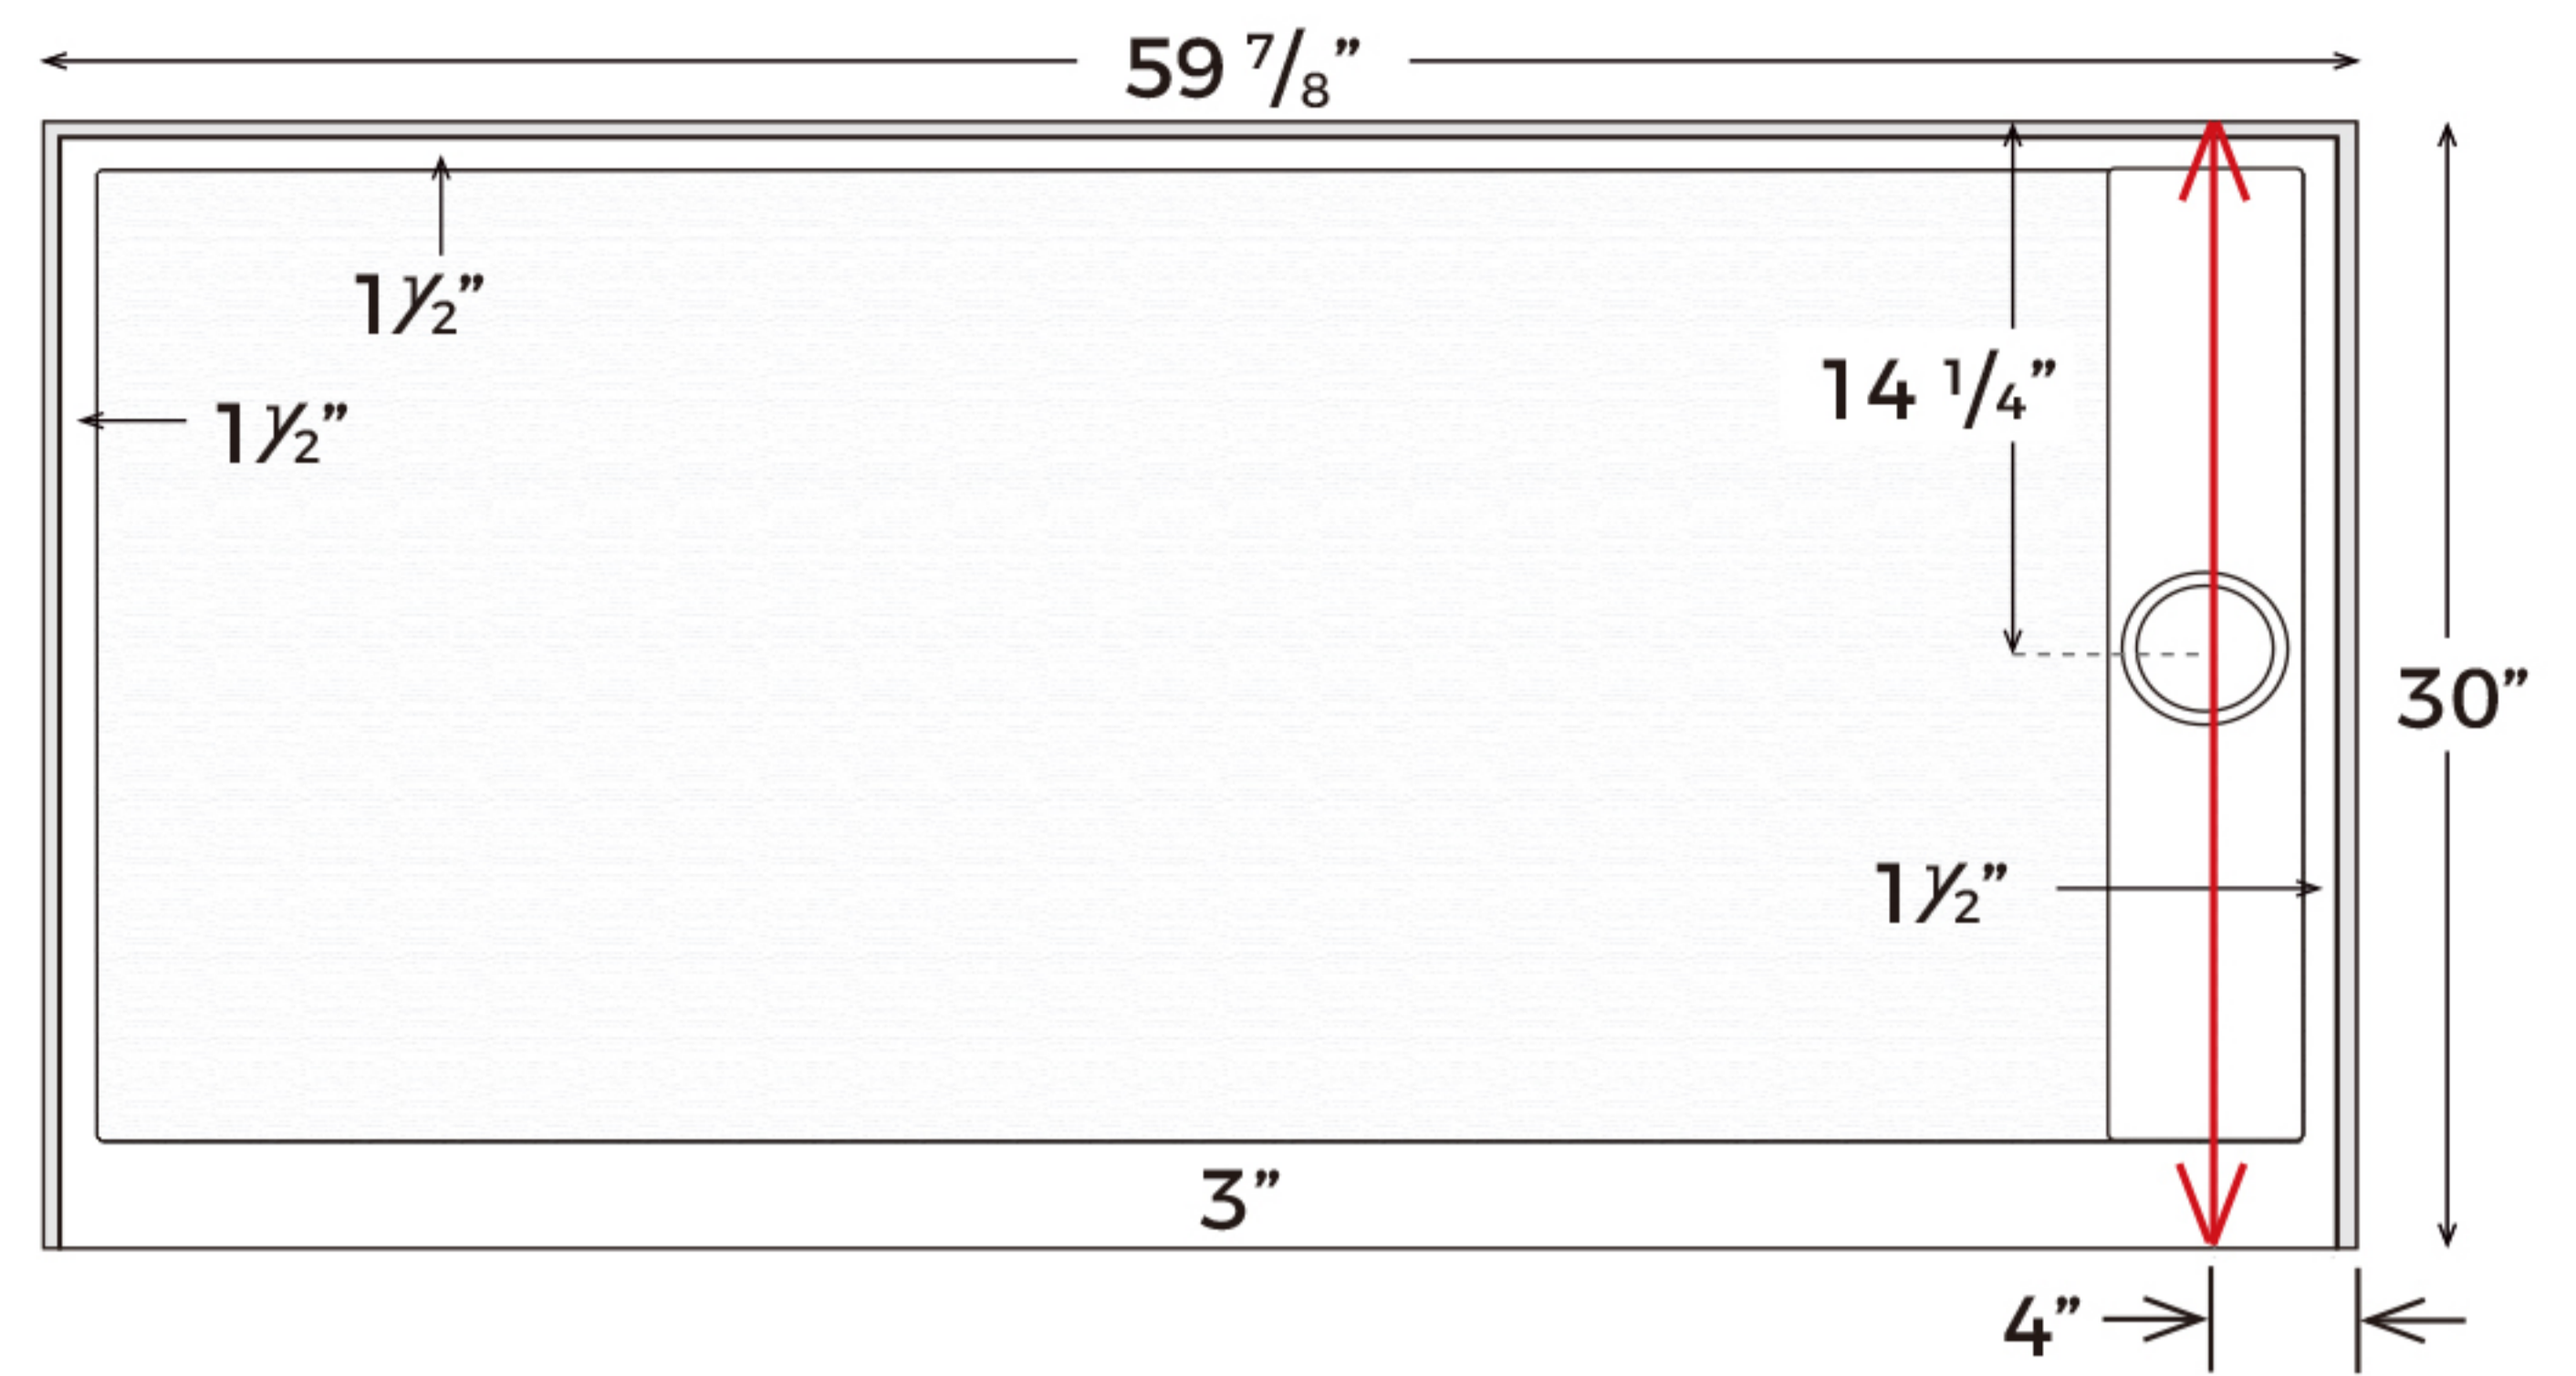

STANDARD FEATURES

- Solid one-piece cast marble
- Durable gel coat surface
- Pre-leveled-rests on subfloor
- Extremely sanitary
- Will not mold or mildew
- Easy to install
- Maintenance-free
- Trench drain with removable cover for easy cleaning
- Recommended: add Shower Pan Liners to protect pans during construction

APPLICATIONS

- Hospitality | Multifamily | Senior Living | Student Housing | Military Housing

ITEM NUMBER

- TD-3060-OS4

TECHNICAL SPECIFICATIONS

MODEL	Trench Drain
SPECIAL FEATURE	Designed to fit the footprint of a tub
PAN SIZE	30" x 60"
MATERIAL	Culture Marble
FLOOR PATTERN	Traditional
FINISH	Matte, Textured, Non-Slip
BACKWALL	59 7/8"
SIDE WALLS	30"
DRAIN LOCATION	Offset - (specify left or right)
CENTER OF DRAIN MEASURES	14 1/4" from backwall, 4" from side wall
DIMENSIONS	NOTE: Finished product dimensions may vary +/- 1/8" from drawings
DRAIN OPENING	3 1/4"
TRENCH WIDTH	5"
DRAIN COVER	25"
FRONT CURB	Integral, 3" w x 4" h
FLANGE	1" on side and backwalls - integrated molding at factory
WEIGHT	~ 175#

TD-3060(4")-OS/SF-L

Finished product dimensions may vary by +/- 1/8" from drawings.

TD-3060(4")-OS/SF-R

Finished product dimensions may vary by +/- 1/8" from drawings.

1" Flange integrated molding at Factory on Back & Sides