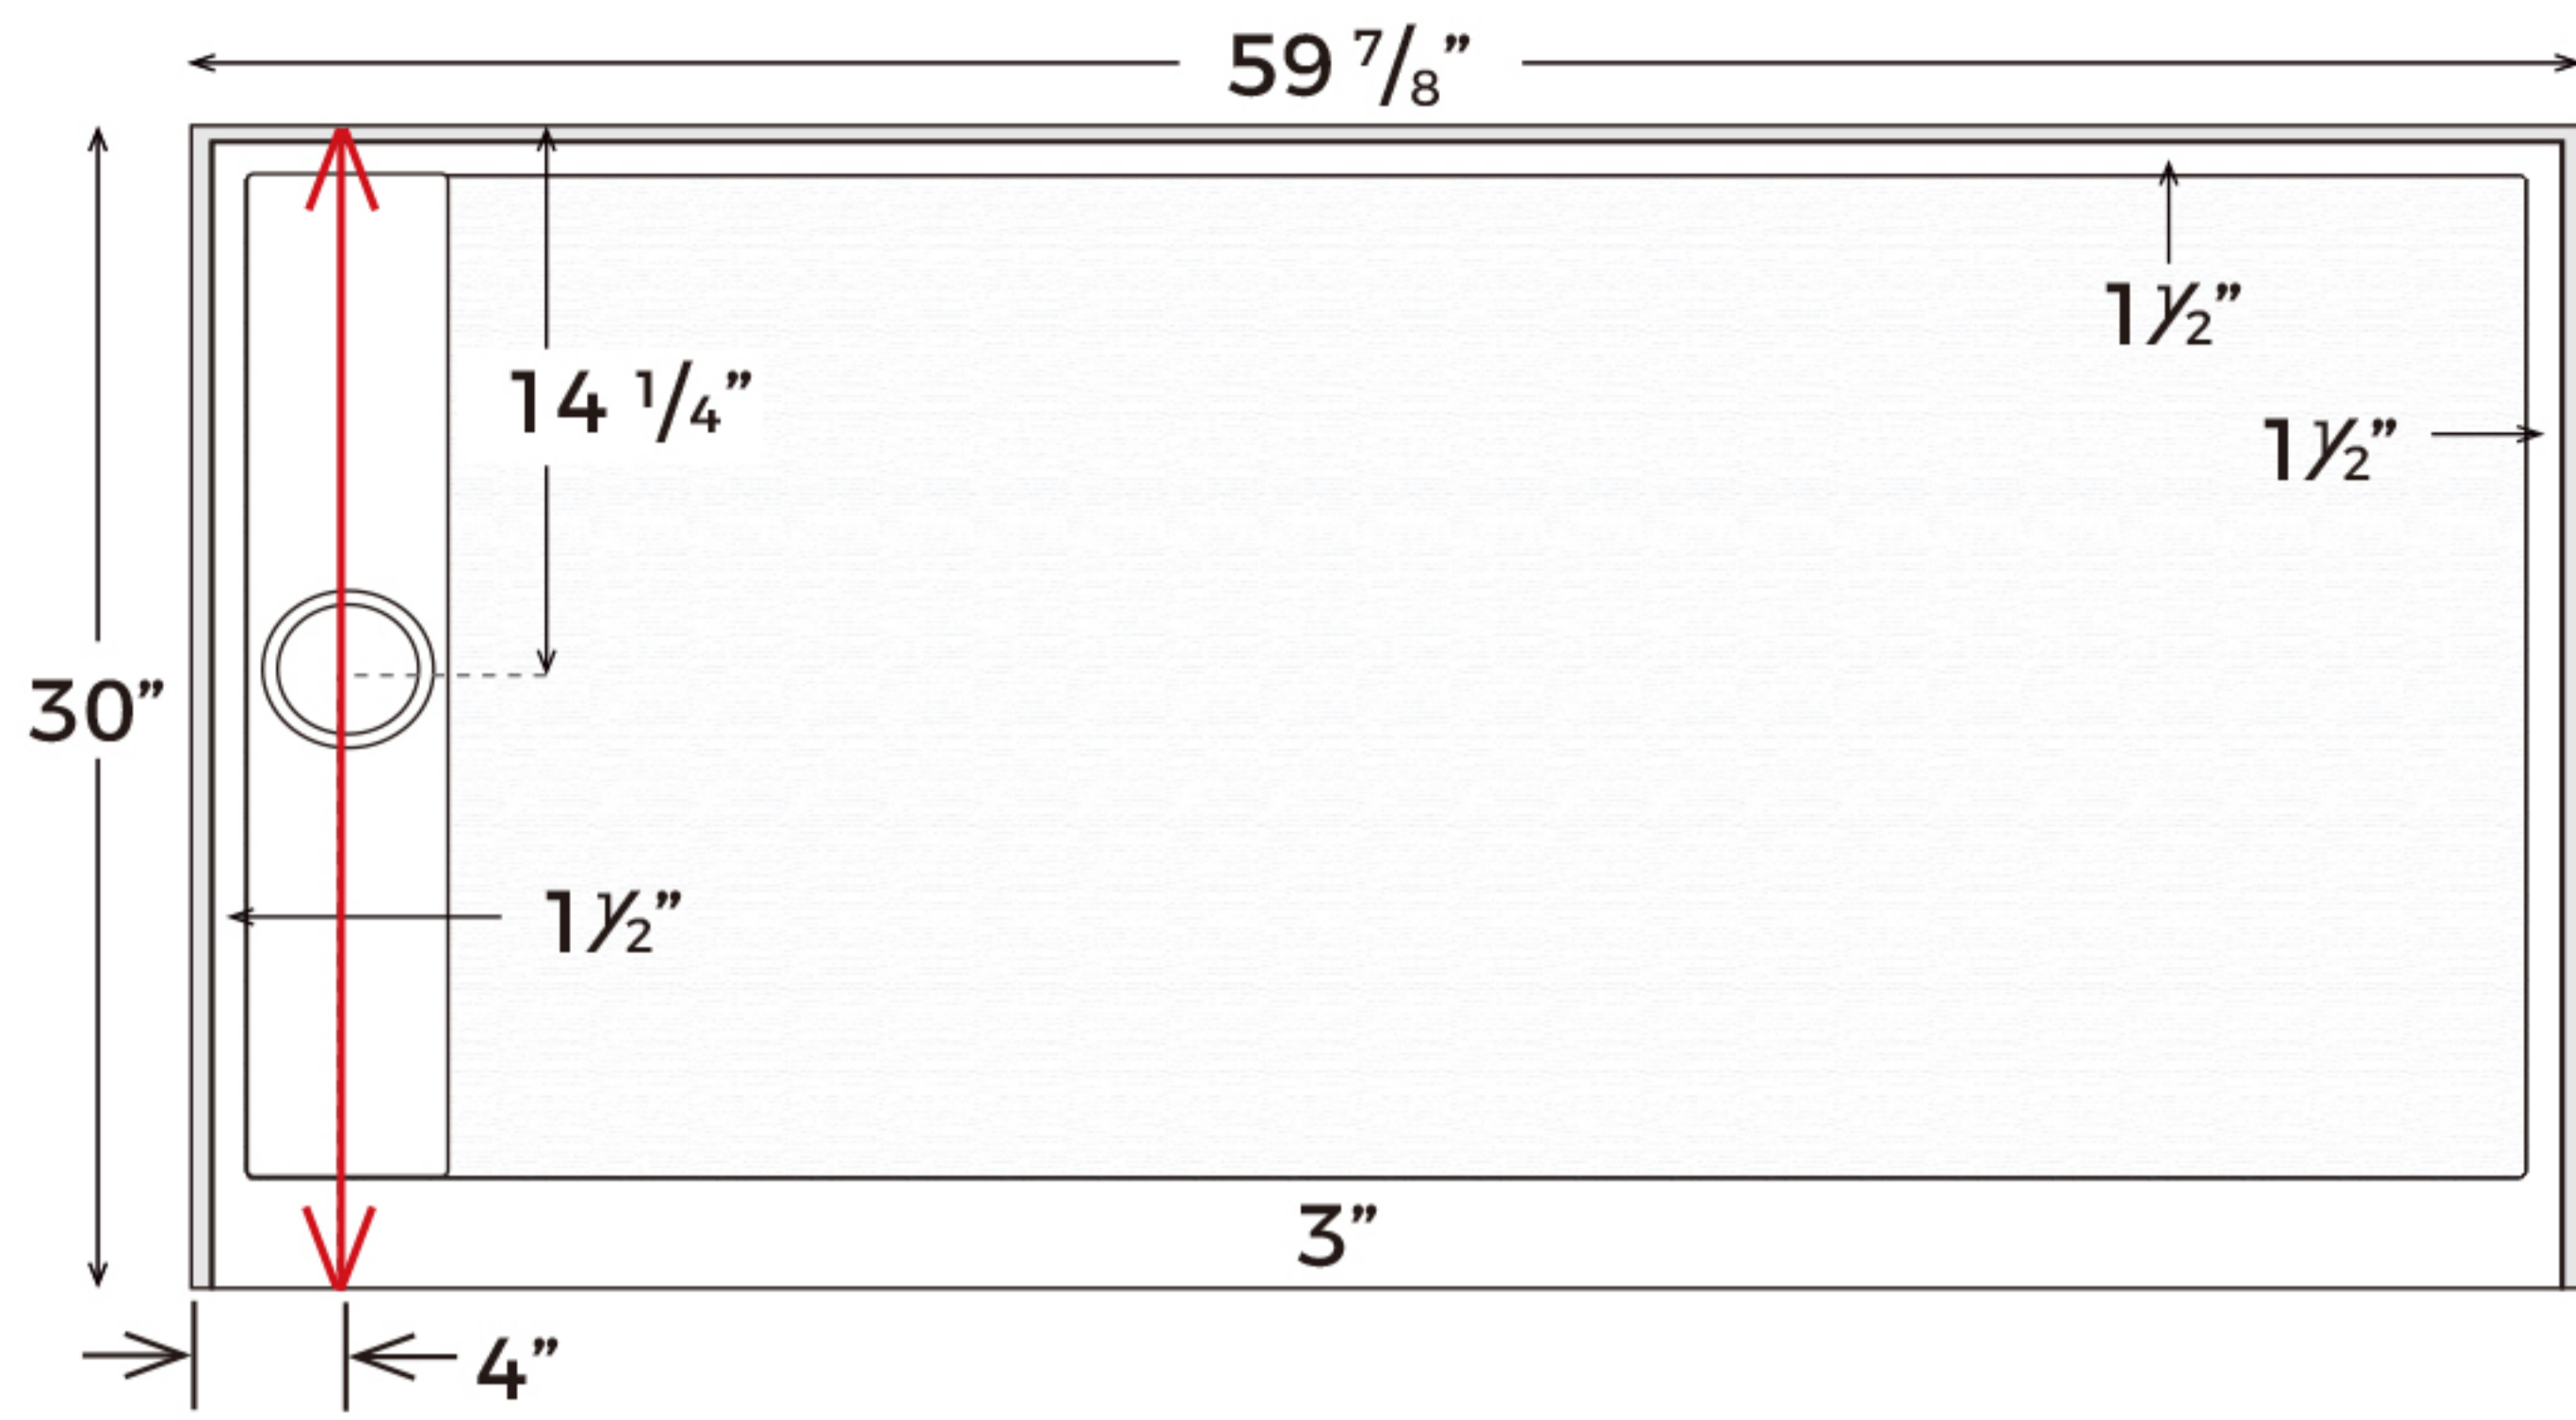

STANDARD FEATURES

- Solid one-piece cast marble
- Durable gel coat surface
- Pre-leveled-rests on subfloor
- Extremely sanitary
- Will not mold or mildew
- Easy to install
- Maintenance-free
- Trench drain with removable cover for easy cleaning
- Recommended: add Shower Pan Liners to protect pans during construction

APPLICATIONS

- Hospitality | Multifamily | Senior Living | Student Housing | Military Housing

ITEM NUMBER

- TD-3060-OS4

TECHNICAL SPECIFICATIONS

MODEL	Trench Drain
SPECIAL FEATURE	Designed to fit the footprint of a tub
PAN SIZE	30" x 60"
MATERIAL	Culture Marble
FLOOR PATTERN	Traditional
FINISH	Matte, Textured, Non-Slip
BACKWALL	59 7/8"
SIDE WALLS	30"
DRAIN LOCATION	Offset - (specify left or right)
CENTER OF DRAIN MEASURES	14 1/4" from backwall, 4" from side wall
DIMENSIONS	NOTE: Finished product dimensions may vary +/- 1/8" from drawings
DRAIN OPENING	3 1/4"
TRENCH WIDTH	5"
DRAIN COVER	25"
FRONT CURB	Integral, 3" w x 4" h
FLANGE	1" on side and backwalls - integrated molding at factory
WEIGHT	~ 175#

TD-3060(4")-OS/SF-L

Finished product dimensions may vary by +/- 1/8" from drawings.

TD-3060(4")-OS/SF-R

Finished product dimensions may vary by +/- 1/8" from drawings.

1" Flange integrated molding at Factory on Back & Sides