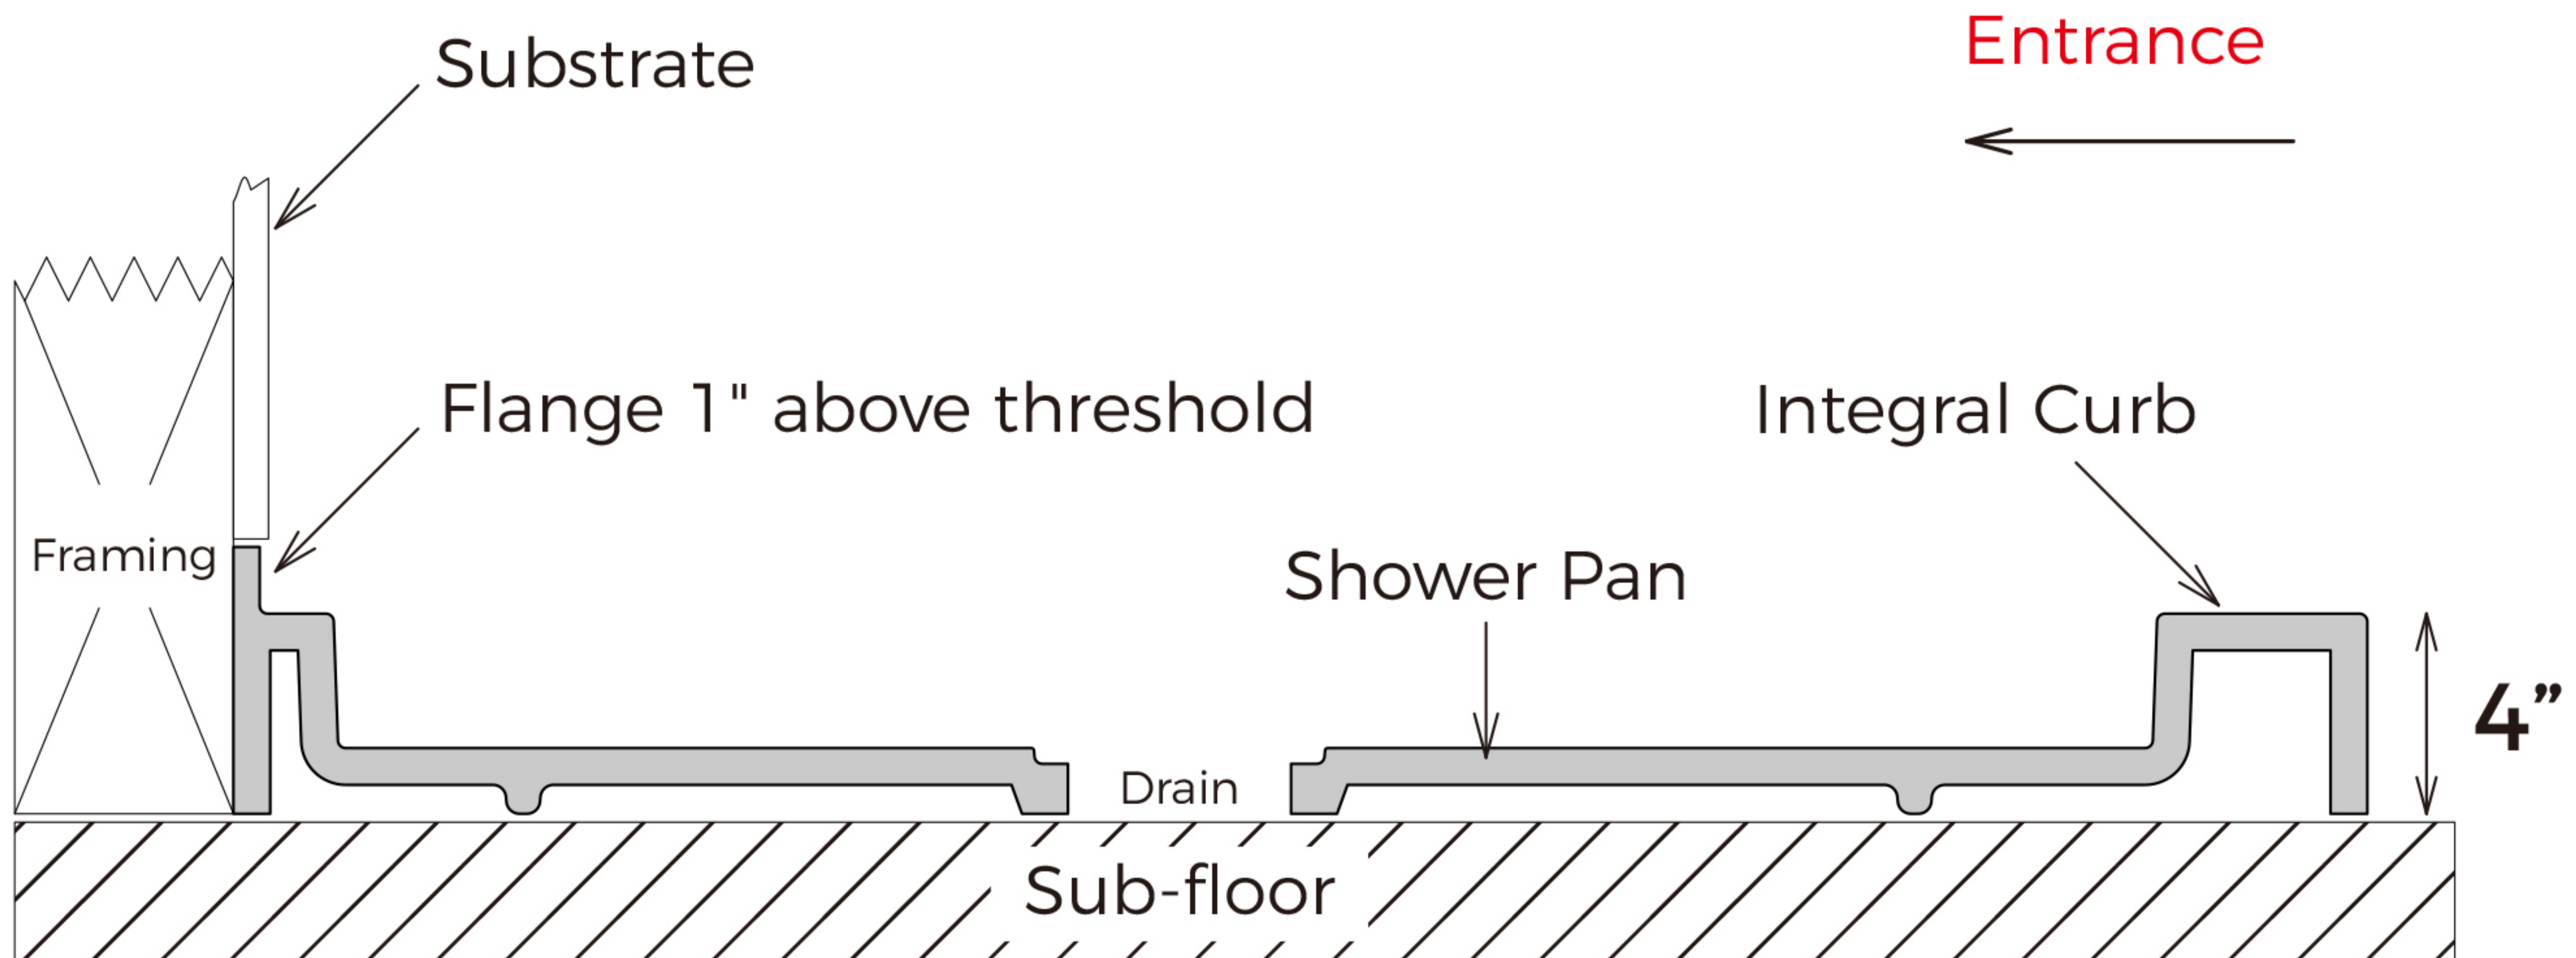

For an additional charge, Powder Coating options are available. Please contact our sales associates for more information.

Section details