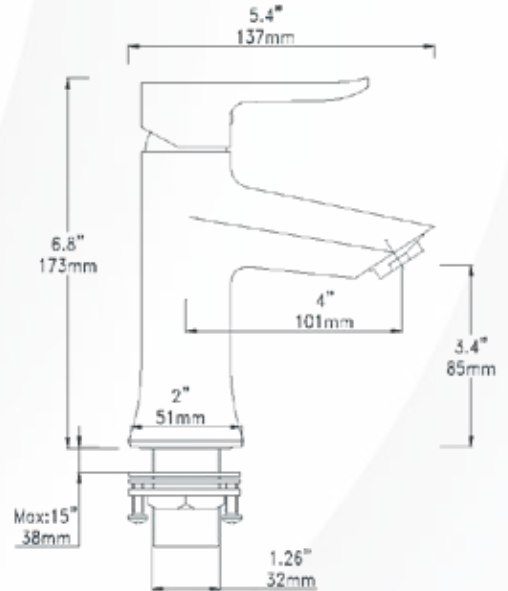

Faucet

Specifications

Item No	: CZ 354001-CP
Size	: W5.4"xH6.8"xD2"
Working Pressure	: 10psi~80psi
Flow Rate	: 1.5 gpm
PCS/CTN	: 10
Package Size	: 42×33×37cm
Unit Volume	: 0.0513
40HQ/PCS	: 11160
Gross Weight	: 14kg

Features

Environmental
Barss

Wet
Rated

CRI 80

Brass

125psi

66C

Finger Free

50,000 th