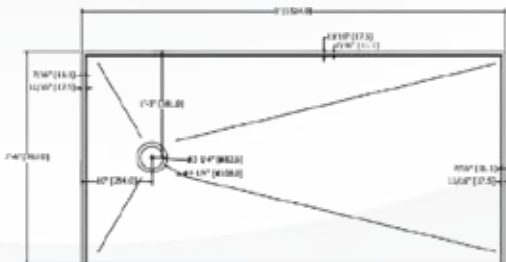

Technical Specifications

Model	: Roll-In Shower Pan
Size	: 30" x 60"
Material	: Culture Marble
Floor Pattern	: Traditional
Finish	: Matte, Textured, Non-Slip
Drain Location	: Offset -(specify left or right)
Flange	: 1" on side and backwalls