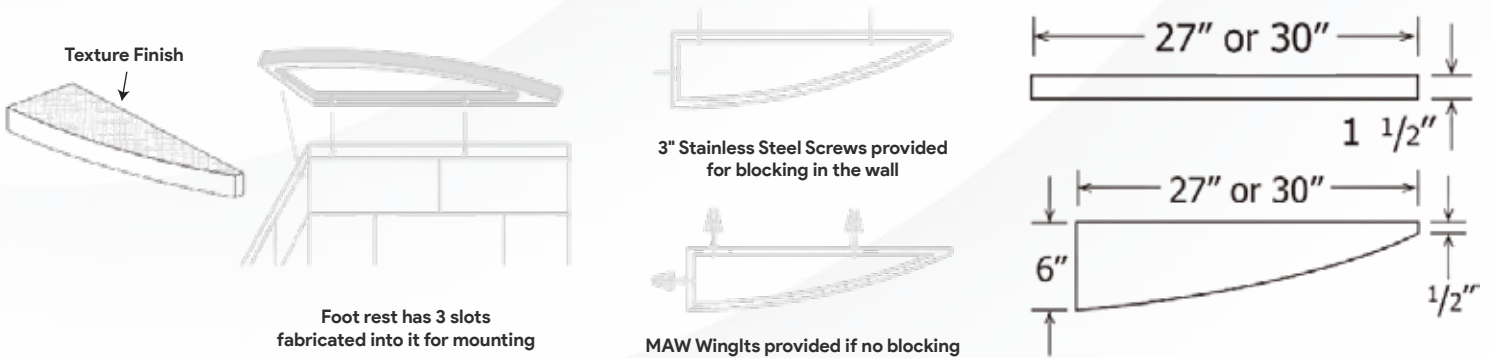

Accessories - Foot Rest

FR - 03- 27 & FR -03- 30

Standard Features

1. Wall-mounted foot rest
2. Three pre-drilled mounting holes
3. Three -#10 Stainless Steel Truss Head X
4. 3" screws - included (to be used with blocking)
  solid one - piece cast marble
5. Durable get coat surface
6. Permanently sealed surface
7. Will not mold or mildew
8. Easy to install
9. Maintenance free

Technical Specifications

Model	: FR - 03- 27	: FR - 03- 30
Type	: Wall Mount	: Wall Mount
Material	: Cultured Marble	: Cultured Marble
Length	: 27"	: 30"
Depth	: 6"- tapers to 1/2"	: 6"- tapers to 1/2"
Radius	: 84 5/8"	: 84 5/8"
Thickness	: 1 1/2"	: 1 1/2"
Weight	: -7#	: -9#
Finish	: Matte/Gloss	: Matte/Gloss