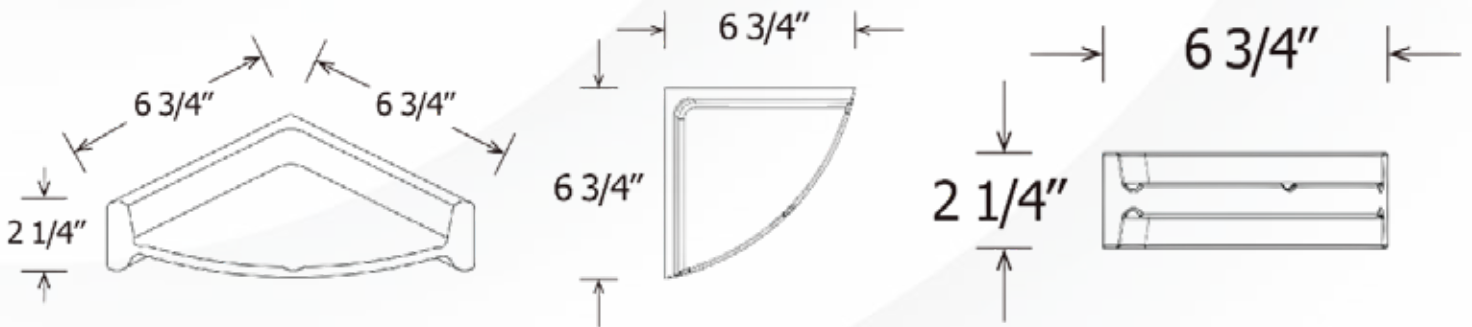

Accessories - Shampoo Dish

SD - 01

Standard Features

1. Wall-mounted Soap dish
2. solid one - piece cast marble
3. Permanently sealed surface
4. Extremely sanitary
5. Will not mold or mildew
6. Easy to install
7. Easy to maintain

Technical Specifications

Model	: SD -01
Type	: Wall Mount
Material	: Cultured Marble
Size	: 6 3/4" x 6 3/4" x 2 1/4"
Height	: 2 1/4"
Finish	: Matte/Gloss