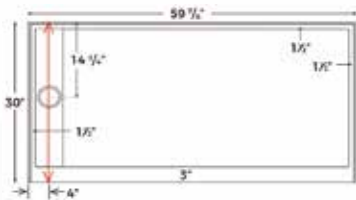

Cultured Marble Shower Pan

TD - 3060 - OS4

Applications

Hospitality | Multifamily | Senior Living |

Student Housing | Military Housing

Colors : **Customized Colors available***

Standard Features

1. Solid one piece cast marble
2. Durable get coat surface
3. Pre-leveled-rests on subfloor
4. Extremely sanitary
5. Will not mold or mildew
6. Easy to install
7. Maintenance free
8. Trench drain with removable cover for easy cleaning
9. Recommended add Shower Pan Liners to protect pans during construction

TD-3660(4'')-OS/SF-L

Finished product dimensions may vary by +/- 1/8" from drawings.