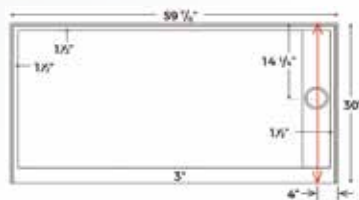

TD-3060(4'')-OS/SF-R