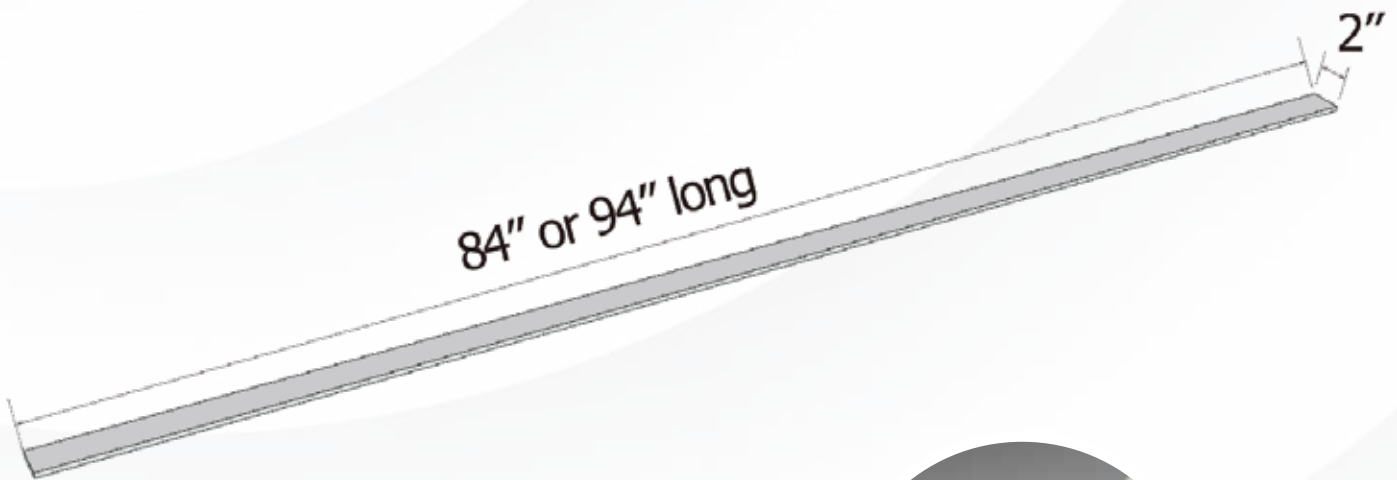

Accessories - Trim

TR-32

Applications

Recommended Use : Seam trim for tub and shower panel systems

Technical Specifications

Model	: TR-32
Material	: Cultured Marble
Size	: 2" wide, 5/16" thick
Finish	: Matte/Gloss

Standard Features

1. Smooth Finish
2. Double Radius Edges
3. Solid one - piece construction
4. Seamless
5. Permanently sealed surface
6. Extremely sanitary
7. Will not mold or mildew
8. Easy to install
9. Easy to maintain