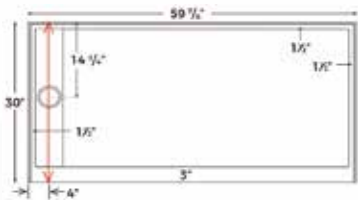

Cultured Marble Shower Pan

TD - 3060 - OS4

Applications

Hospitality | Multifamily | Senior Living |

Student Housing | Military Housing

Colors : **Customized Colors available***

Standard Features

1. Solid one piece cast marble
2. Durable get coat surface
3. Pre-leveled-rests on subfloor
4. Extremely sanitary
5. Will not mold or mildew
6. Easy to install
7. Maintenance free
8. Trench drain with removable cover for easy cleaning
9. Recommended add Shower Pan Liners to protect pans during construction

TD-3060(4'')-OS/SF-L

Finished product dimensions may vary by +/- 1/8" from drawings.