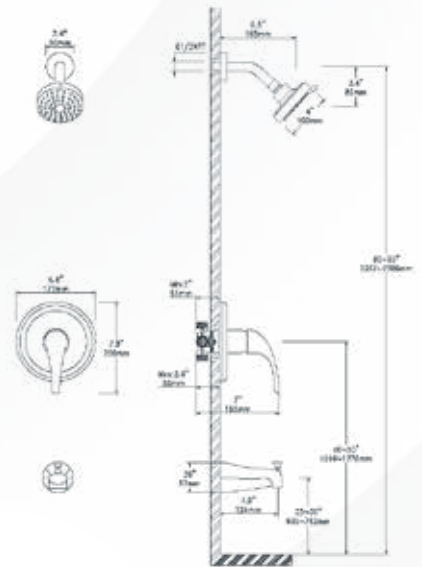

50,000 th

Accessories

Toilet Paper Roll Holder with Shelf

Technical Specifications

Model Number	: 8203D-P
Model Name	: Modern Elegance Toilet Paper Roll Holder with Shelf
Color/Finish	: Polished Stainless Steel
Size/Dimensions	: 6.3"W x 4"D x 3.54"H