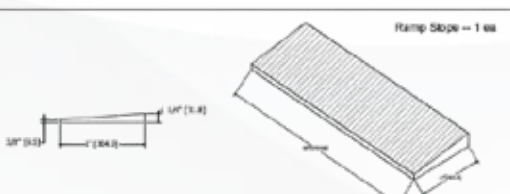

Technical Specifications

Model	: Roll-In Shower Pan
Size	: 30" x 60"
Material	: Culture Marble
Floor Pattern	: Traditional
Finish	: Matte, Textured, Non-Slip
Drain Location	: Offset -(specify left or right)
Flange	: 1" on side and backwalls