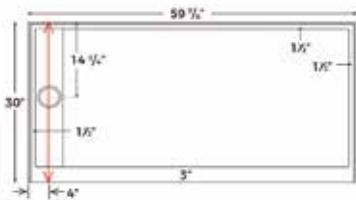

Cultured Marble Shower Pan

TD - 3060 - OS4

Applications

Hospitality | Multifamily | Senior Living |

Student Housing | Military Housing

Colors : **Customized Colors available***

Standard Features

1. Solid one piece cast marble
2. Durable get coat surface
3. Pre-leveled-rests on subfloor
4. Extremely sanitary
5. Will not mold or mildew
6. Easy to install
7. Maintenance free
8. Trench drain with removable cover for easy cleaning
9. Recommended add Shower Pan Liners to protect pans during construction

TD-3460(4'')-OS/SF-L

Finished product dimensions may vary by +/- 1/8" from drawings