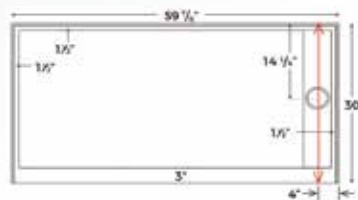

TD-3460(4'')-OS/SF-R