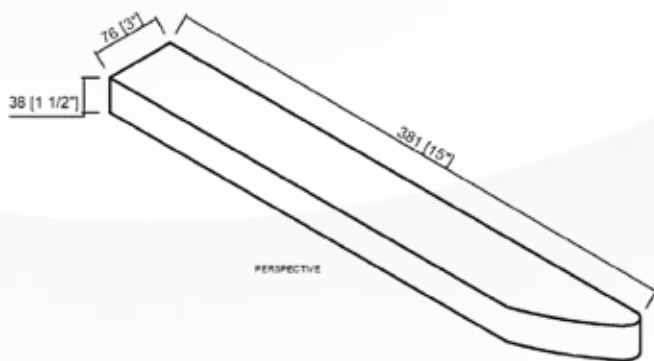

Accessories - Shampoo Dish

SD - 03

Finish

Matte

Gloss

Standard Features

1. Wall-mounted Soap dish
2. solid one - piece cast marble
3. Permanently sealed surface
4. Extremely sanitary
5. Will not mold or mildew
6. Easy to install
7. Easy to maintain