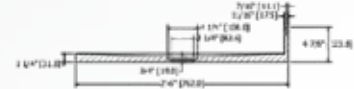

Technical Specifications

Model	: Roll-In Shower Pan
Size	: 30" x 60"
Material	: Culture Marble
Floor Pattern	: Traditional
Finish	: Matte, Textured, Non-Slip
Drain Location	: Offset -(specify left or right)
Flange	: 1" on side and backwalls