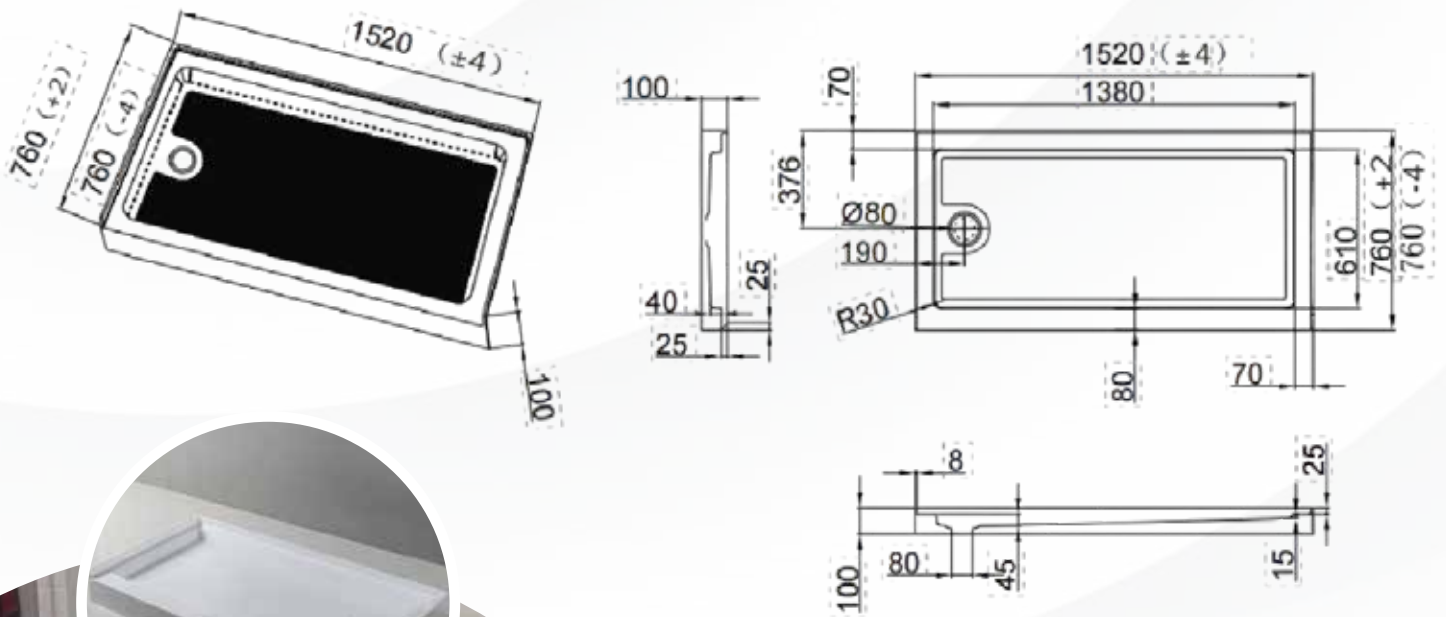

Drain Details

Regular Shower Pan

60033897

Applications

Anti-slip finish at bottom

Technical Specifications

Model	: Regular Shower Pan
Length	: 1520 mm
Tolerance	: ± 4 mm
Min	: 1516 mm
Max	: 1524 mm
Width	: 760 mm
Tolerance	: ± 2 mm
Min	: 758 mm
Max	: 762 mm
Dimension	: ± 3 mm