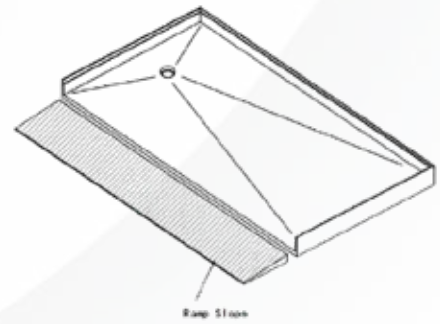

Technical Specifications

Model	: Roll-In Shower Pan
Size	: 30" x 60"
Material	: Culture Marble
Floor Pattern	: Traditional
Finish	: Matte, Textured, Non-Slip
Drain Location	: Offset -(specify left or right)
Flange	: 1" on side and backwalls