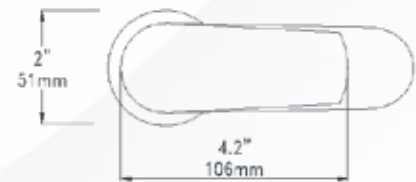

Faucet

Specifications

Item No	: CZ 354001-CP
Size	: W5.4"xH6.8"xD2"
Working Pressure	: 10psi~80psi
Flow Rate	: 1.5 gpm
PCS/CTN	: 10
Package Size	: 42×33×37cm
Unit Volume	: 0.0513
40HQ/PCS	: 11160
Gross Weight	: 14kg

Features

Environmental
Barss

Wet
Rated

CRI 80

Brass

125psi

66C

Finger Free

50,000 th