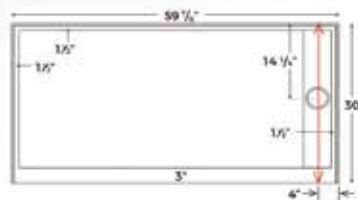

TD-3660(4'')-OS/SF-R