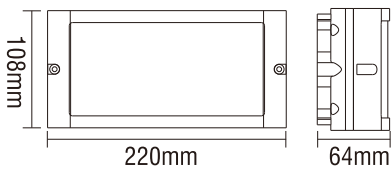

LED Outdoor Wall Light

Line Drawing

Description

- Aluminium die casting lamp body
- Diffuser: OPAL PC
- Light source: LED SMD 2835
- Finish: Powder coated with pretreatment for outdoor use

Specification

Feature

CCT CCT Switch	CRI>80	IP 54
110V	Low Flicker	120°

Code	Power	3CCT	Lumen	PCT/CTN	CTN Size	40HQ/PCS
USA-1202	20W	4000K/5000K/6000K	710lm	20	46.5x41.5x26cm	26800