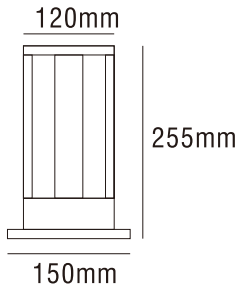

LED Outdoor Garden Light

Line Drawing

Description

- Aluminium die casting lamp body
- Diffuser: Clear & OPAL PC
- Light source: LED COB
- Finish: Powder coated with pretreatment for outdoor use

Specification

Feature

CCT CCT Switch	CRI > 80 CRI > 80	IP 65 IP 65
100V-277V 100V-277V	Low Flicker Low Flicker	120° 120°

Code	Power	3CCT	Lumen	PCT/CTN	CTN Size	40HQ/PCS
USA-1210	2x5W	4000K/5000K/6000K	480lm	8	63.5x32.5x28.5cm	9040