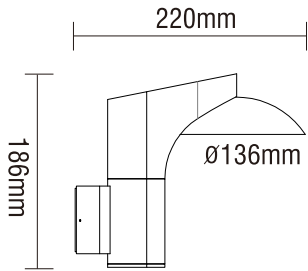

LED Outdoor Wall Light

Line Drawing

Description

- Aluminium die casting lamp body
- Diffuser: Toughened Clear Glass
- Light source: LED COB
- Finish: Powder coated with pretreatment for outdoor use

Specification

Feature

Code	Power	3CCT	Lumen	PCT/CTN	CTN Size	40HQ/PCS
USA-1205	20W	4000K/5000K/6000K	1250lm	10	71.5x36x23cm	11300