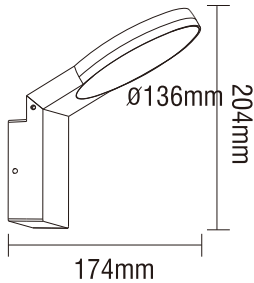

LED Outdoor Wall Light

Line Drawing

Description

- Aluminium die casting lamp body
- Diffuser: OPAL PC
- Light source: LED SMD 2835
- Finish: Powder coated with pretreatment for outdoor use

Specification

Feature

CCT CCT Switch	CRI>80	IP 54
110V	Low Flicker	120°

Code	Power	3CCT	Lumen	PCT/CTN	CTN Size	40HQ/PCS
USA-1203	20W	4000K/5000K/6000K	1005lm	10	46.5x28.5x31cm	16300