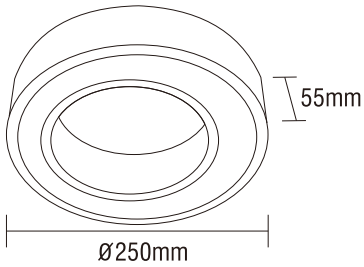

## Line Drawing

## Description

- Aluminium die casting lamp body
- Diffuser: OPAL PC
- Light source: LED SMD 2835
- Finish: Powder coated with pretreatment for outdoor use

## Feature

CCT CCT Switch	CRI>80	IP 65
100V-277V	Low Flicker	120°

Code	Power	3CCT	Lumen	PCT/CTN	CTN Size	40HQ/PCS
USA-1204	20W	4000K/5000K/6000K	950lm	5	36x28x28.5cm	11500