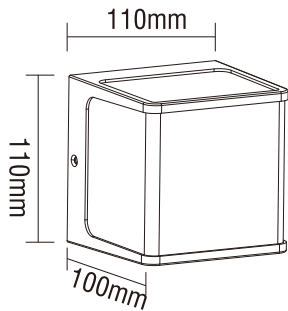

LED Outdoor Wall Light

Line Drawing

Description

- Aluminium die casting lamp body
- Diffuser: OPAL PC
- Light source: LED SMD 2835
- Finish: Powder coated with pretreatment for outdoor use

Specification

Code	Power	3CCT	Lumen	PCT/CTN	CTN Size	40HQ/PCS
USA-1206	16W	4000K/5000K/6000K	850lm	20	59.5x25x26cm	34300