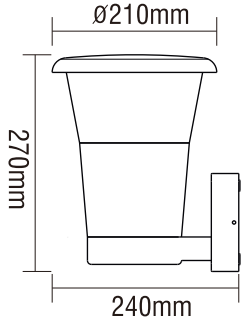

LED Outdoor Wall Light

Line Drawing

Description

- Aluminium die casting lamp body
- Diffuser: Clear PC
- Light source: LED COB
- Finish: Powder coated with pretreatment for outdoor use

Specification

Feature

CCT CCT Switch	CRI>80	IP 54
100V-277V	Low Flicker	120°

Code	Power	3CCT	Lumen	PCT/CTN	CTN Size	40HQ/PCS
USA-1207	20W	4000K/5000K/6000K	890lm	4	49.5x44.5x30cm	4060