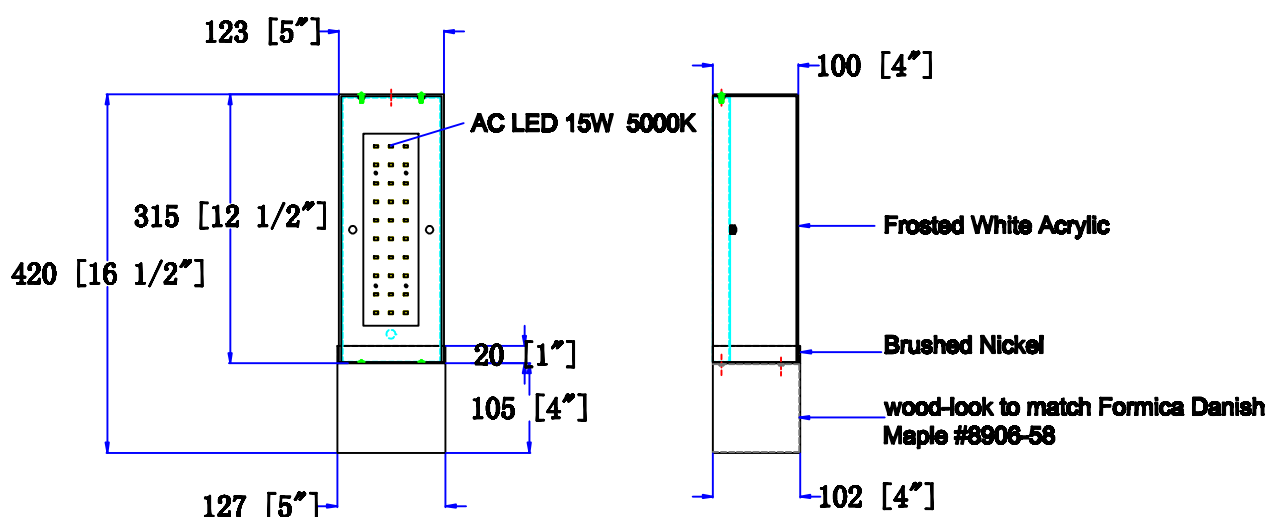

ITEM NO.:
Description: Corridor Sconce

Item No.:F13

LINE DRAWING

STANDARD FEATURES:

- -Corridor Sconce
- -UL APPROVED FOR DRY LOCATION
- -MATERIAL: STEEL+Acrylic
- -USE 120V 60HZ AC
- -LAMP/WATT: AC LED 15W 5000K

FIXTURE DATA

MODEL NO.	FINISH	SHADE	SIZE			TYPE OF LAMPS
			WIDTH	HEIGHT	EXTENTION	
US-SC400	Brushed Nickel + #8906-58	Frosted White Acrylic	5"	16.5"	4"	AC LED 15W 5000K

LIGHT BULB DATA

120 VOLT	BULB TYPE	BASE TYPE(SOCKET)	WATTAGE RATED	RATED LIFE (Hours)	Approx. LIGHT (Lumens)	Approx. Color (Temp. K)	Luminous efficacy (LM/W)	CRI	
		LED		15W			5000k		90