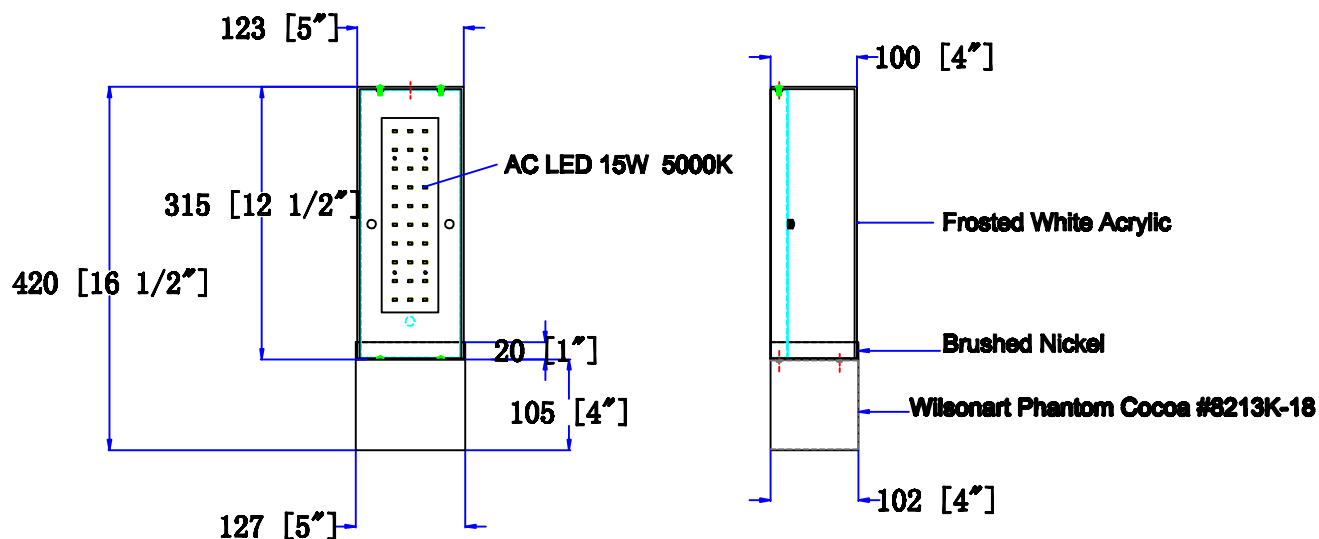

ITEM NO.:

Description: Corridor Sconce

Item No.:F13

LINE DRAWING

Phantom Cocoa

STANDARD FEATURES:

- -Corridor Sconce
- -UL APPROVED FOR DRY LOCATION
- -MATERIAL: STEEL+Acrylic
- -USE 120V 60HZ AC
- -LAMP/WATT: AC LED 15W 5000K

FIXTURE DATA

MODEL NO.	FINISH	SHADE	SIZE			TYPE OF LAMPS
			WIDTH	HEIGHT	EXTENTION	
US-SC400-COCOA	Brushed Nickel +#8213K-18	Frosted White Acrylic	5"	16.5"	4"	AC LED 15W 5000K

LIGHT BULB DATA

120 VOLT	BULB TYPE	BASE TYPE(SOCKET)	WATTAGE RATED	RATED LIFE (Hours)	Approx. LIGHT (Lumens)	Approx. Color (Temp. K)	Luminous efficacy (LM/W)	CRI	
		LED		15W			5000k		90