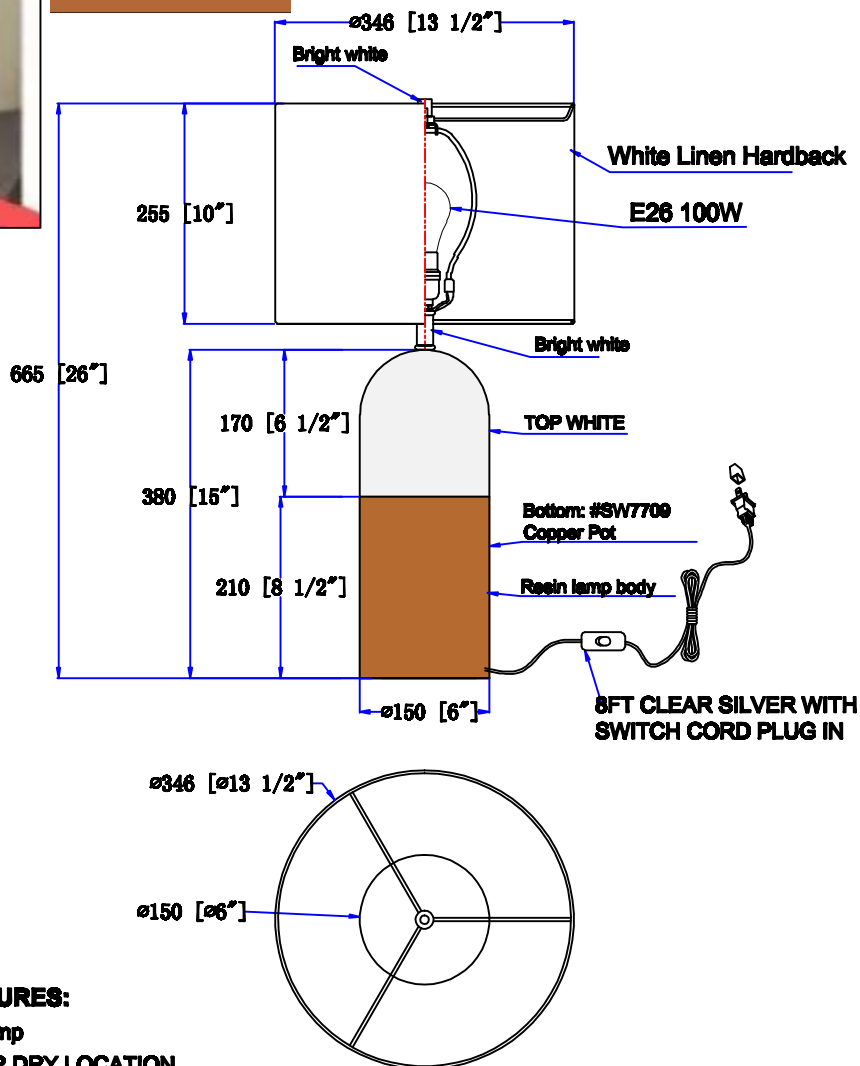

ITEM NO.:

Description: Guestroom Desk Lamp

Item No.:F13

LINE DRAWING

Point - Sherwin Williams
 Cheerful (SW 6903)
 HEB 4974728
 RGB(255, 191, 50)

STANDARD FEATURES:

- Guestroom Desk Lamp
- UL APPROVED FOR DRY LOCATION
- MATERIAL: STEEL+Cloth+Resin
- USE 120V 60HZ AC
- LAMP/WATT: 1*E26 100W

FIXTURE DATA

MODEL NO.	FINISH	SHADE	SIZE			TYPE OF LAMPS
			WIDTH	HEIGHT	EXTENSION	
US-SC402A	SW6903 Cheerful +Bright white	White Linen Hardback	D14"	26"		1*E26 100W

LIGHT BULB DATA

120 VOLT	BULB TYPE	BASE TYPE(SOCKET)	WATTAGE RATED	RATED LIFE (Hours)	Approx. LIGHT (Lumens)	Approx. Color (Temp. K)	Luminous efficacy (LM/W)	CRI
		E26		100W				

ITEM NO.:

Description: Guestroom Desk Lamp

Item No.:F13

LINE DRAWING

FIXTURE DATA

MODEL NO.	FINISH	SHADE	SIZE			TYPE OF LAMPS
			WIDTH	HEIGHT	EXTENTION	
US-SC402B	#SW7709 Copper Pot +Bright white	White Linen Hardback	D14"	26"		1*E26 100W