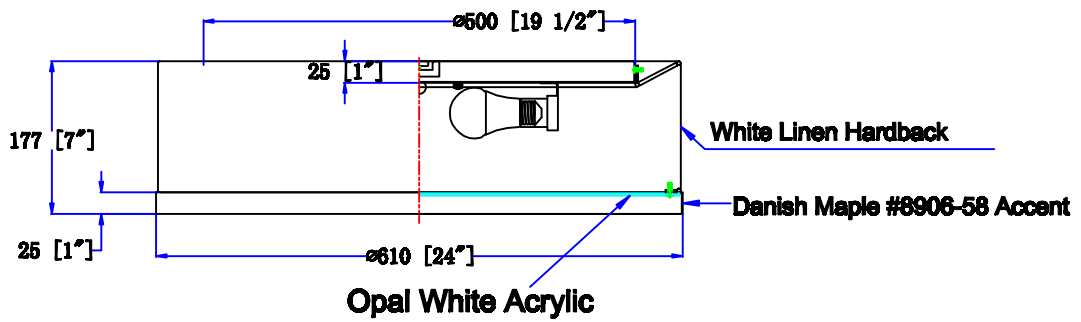

ITEM NO.:

Description: Guestroom Ceiling Light

Item No.:F13

LINE DRAWING

STANDARD FEATURES:

- -Guestroom Ceiling Light
- -UL APPROVED FOR DRY LOCATION
- -MATERIAL: STEEL+Cloth+Acrylic
- -USE 120V 60HZ AC
- -LAMP/WATT: 3*E26 60W

FIXTURE DATA

MODEL NO.	FINISH	SHADE	SIZE			TYPE OF LAMPS
			WIDTH	HEIGHT	EXTENTION	
US-CL406	#8906-58	White Linen Hardback	D24"	7"		3*E26 60W

LIGHT BULB DATA

120 VOLT	BULB TYPE	BASE TYPE(SOCKET)	WATTAGE RATED	RATED LIFE (Hours)	Approx. LIGHT (Lumens)	Approx. Color (Temp. K)	Luminous efficacy (LM/W)	CRI	
		E26		60W					90