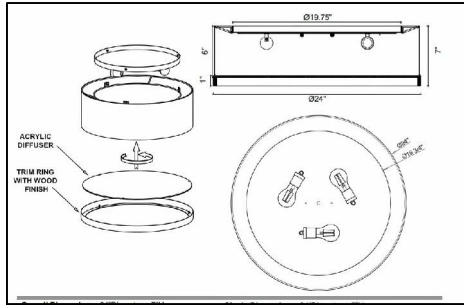

ITEM NO.:

Description: Guestroom Ceiling Light

Item No.:F13

LINE DRAWING

STANDARD FEATURES:

- Guestroom Ceiling Light
- UL APPROVED FOR DRY LOCATION
- MATERIAL: STEEL+Cloth+Acrylic
- USE 120V 60HZ AC
- LAMP/WATT: 3*E26 60W

FIXTURE DATA

MODEL NO.	FINISH	SHADE	SIZE			TYPE OF LAMPS
			WIDTH	HEIGHT	EXTENTION	
US-CL406	#8906-58	White Linen Hardback	D24"	7"		3*E26 60W

LIGHT BULB DATA

120 VOLT	BULB TYPE	BASE TYPE(SOCKET)	WATTAGE RATED	RATED LIFE (Hours)	Approx. LIGHT (Lumens)	Approx. Color (Temp. K)	Luminous efficacy (LM/W)	CRI
		E26		60W				

FIXTURE DATA

MODEL NO.	FINISH	SHADE	SIZE			TYPE OF LAMPS
			WIDTH	HEIGHT	EXTENTION	
US-SC400	Brushed Nickel + #8906-58	Frosted White Acrylic	5"	16.5"	4"	AC LED 15W 5000K

LIGHT BULB DATA

120 VOLT	BULB TYPE	BASE TYPE(SOCKET)	WATTAGE RATED	RATED LIFE (Hours)	Approx. LIGHT (Lumens)	Approx. Color (Temp. K)	Luminous efficacy (LM/W)	CRI
		LED		15W			5000k	

FIXTURE DATA

MODEL NO.	FINISH	SHADE	SIZE			TYPE OF LAMPS
			WIDTH	HEIGHT	EXTENTION	
US-SC400-COCOA	Brushed Nickel +#8213K-18	Frosted White Acrylic	5"	16.5"	4"	AC LED 15W 5000K

LIGHT BULB DATA

120 VOLT	BULB TYPE	BASE TYPE(SOCKET)	WATTAGE RATED	RATED LIFE (Hours)	Approx. LIGHT (Lumens)	Approx. Color (Temp. K)	Luminous efficacy (LM/W)	CRI
		LED		15W			5000k	