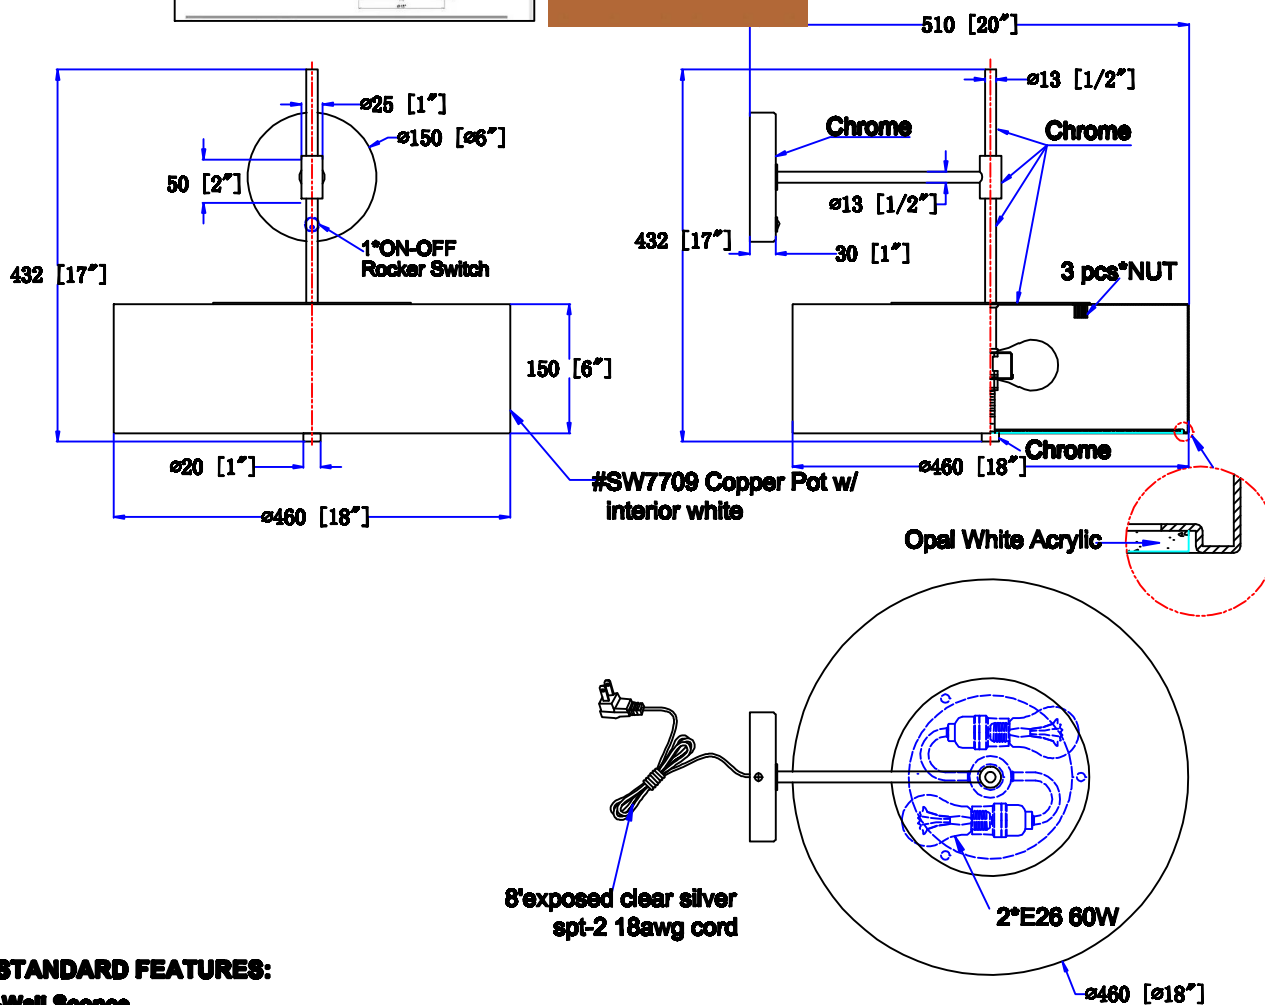

ITEM NO.:
Description: Wall Sconce

Item No.:F13

LINE DRAWING

INDIGO D379
Promoted Finish
60 MATTE FINISH D379-
Features
WHERE TO BUY
FIND YOUR NEAREST I
[Link]

STANDARD FEATURES:

- Wall Sconce
- UL APPROVED FOR DRY LOCATION
- MATERIAL: STEEL+Acrylic
- USE 120V 60HZ AC
- LAMP/WATT: 2*E26 60W

FIXTURE DATA

MODEL NO.	FINISH	SHADE	SIZE			TYPE OF LAMPS
			WIDTH	HEIGHT	EXTENSION	
US-WL407-CITY	Matte Black	D37960	18"	17"	20"	2*E26 60W

LIGHT BULB DATA

120 VOLT	BULB TYPE	BASE TYPE(SOCKET)	WATTAGE RATED	RATED LIFE (Hours)	Approx. LIGHT (Lumens)	Approx. Color (Temp. K)	Luminous efficacy (LM/W)	CRI
		E26		60W				

ITEM NO.:
Description: Wall Sconce

Item No.:F13

LINE DRAWING

STANDARD FEATURES:

- Wall Sconce
- UL APPROVED FOR DRY LOCATION
- MATERIAL: STEEL+Acrylic
- USE 120V 60HZ AC
- LAMP/WATT: 2*E26 60W

FIXTURE DATA

MODEL NO.	FINISH	SHADE	SIZE			TYPE OF LAMPS
			WIDTH	HEIGHT	EXTENSION	
US-ML407-8EA	Chrome	#SW7709	18"	17"	20"	2*E26 60W

LIGHT BULB DATA

120 VOLT	BULB TYPE	BASE TYPE(SOCKET)	WATTAGE RATED	RATED LIFE (Hours)	Approx. LIGHT (Lumens)	Approx. Color (Temp. K)	Luminous efficacy (LM/W)	CRI
		E26		60W				