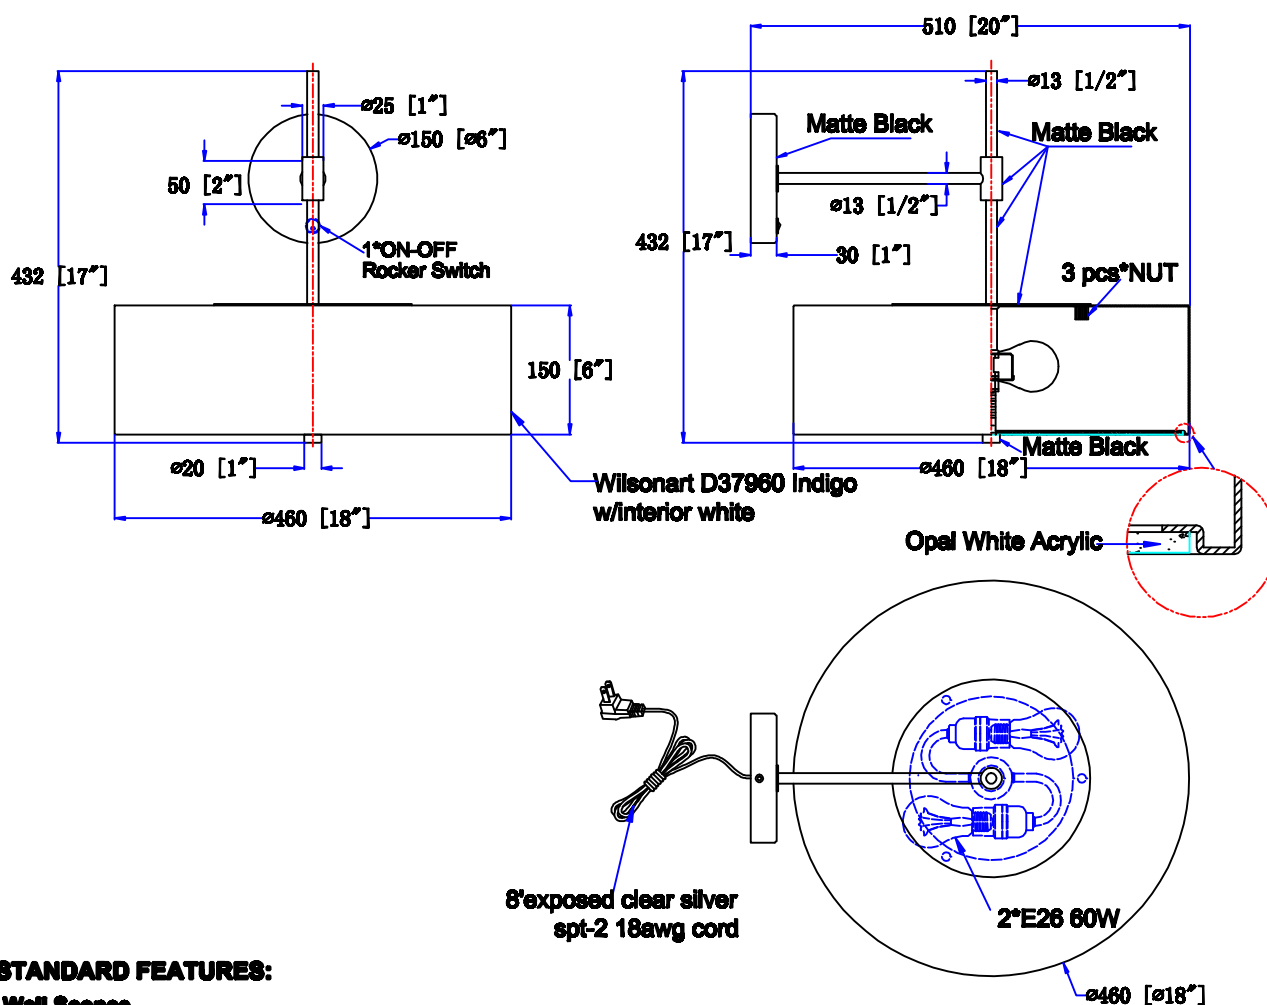

FIXTURE DATA

MODEL NO.	FINISH	SHADE	SIZE			TYPE OF LAMPS
			WIDTH	HEIGHT	EXTENSION	
US-WL401-DB	49/61120	White Linen Hardback	7"	13"	9"	1*E26 23W+LED 1W 5000k

LIGHT BULB DATA

120 VOLT	BULB TYPE	BASE TYPE(SOCKET)	WATTAGE RATED	RATED LIFE (Hours)	Approx. LIGHT (Lumens)	Approx. Color (Temp. K)	Luminous efficacy (LM/W)	CRI
	E26		23W					90
	LED		1W			5000k		90

ITEM NO.:
Description: Wall Sconce

Item No.:F13

LINE DRAWING

INDIGO D379
Promoted Finish
60 MATTE FINISH D379-
Features
WHERE TO BUY
FIND YOUR NEAREST I
[Link]

STANDARD FEATURES:

- Wall Sconce
- UL APPROVED FOR DRY LOCATION
- MATERIAL: STEEL+Acrylic
- USE 120V 60HZ AC
- LAMP/WATT: 2*E26 60W