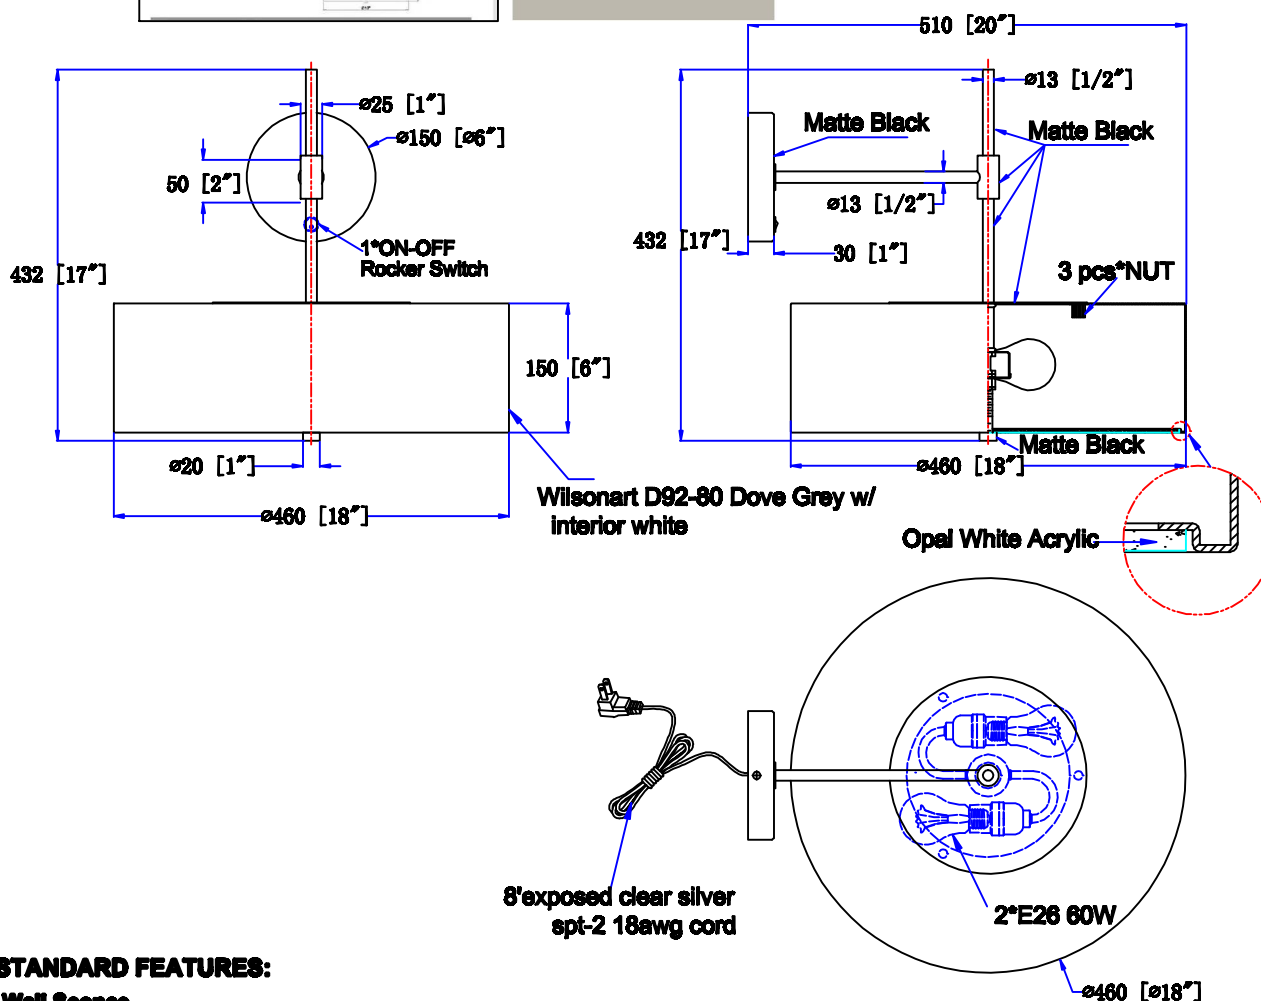

ITEM NO.:
Description: Wall Sconce

Item No.:F13

LINE DRAWING

STANDARD FEATURES:

- Wall Sconce
- UL APPROVED FOR DRY LOCATION
- MATERIAL: STEEL+Acrylic
- USE 120V 60HZ AC
- LAMP/WATT: 2*E26 60W

FIXTURE DATA

MODEL NO.	FINISH	SHADE	SIZE			TYPE OF LAMPS
			WIDTH	HEIGHT	EXTENSION	
US-ML407-8EA	Chrome	#SW7709	18"	17"	20"	2*E26 60W

LIGHT BULB DATA

120 VOLT	BULB TYPE	BASE TYPE(SOCKET)	WATTAGE RATED	RATED LIFE (Hours)	Approx. LIGHT (Lumens)	Approx. Color (Temp. K)	Luminous efficacy (LM/W)	CRI
		E26		60W				

ITEM NO.:

Description: Wall Sconce

Item No.:F13

LINE DRAWING

Dove Grey

STANDARD FEATURES:

- Wall Sconce
- UL APPROVED FOR DRY LOCATION
- MATERIAL: STEEL+Acrylic
- USE 120V 60HZ AC
- LAMP/WATT: 2*E26 60W

FIXTURE DATA

MODEL NO.	FINISH	SHADE	SIZE			TYPE OF LAMPS
			WIDTH	HEIGHT	EXTENSION	
US-11407-SUN	Matte Black	D92-80	18"	17"	20"	2*E26 60W

LIGHT BULB DATA

120 VOLT	BULB TYPE	BASE TYPE(SOCKET)	WATTAGE RATED	RATED LIFE (Hours)	Approx. LIGHT (Lumens)	Approx. Color (Temp. K)	Luminous efficacy (LM/W)	CRI
		E26		60W				