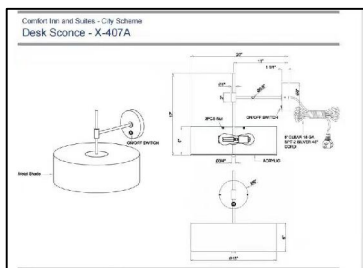

ITEM NO.:
Description: Wall Sconce

Item No.:F13

LINE DRAWING

STANDARD FEATURES:

- -Wall Sconce
- -UL APPROVED FOR DRY LOCATION
- -MATERIAL: STEEL+Acrylic
- -USE 120V 60HZ AC
- -LAMP/WATT: 2*E26 60W

FIXTURE DATA

MODEL NO.	FINISH	SHADE	SIZE			TYPE OF LAMPS
			WIDTH	HEIGHT	EXTENSION	
US-ML407-8EA	Chrome	#SW7709	18"	17"	20"	2*E26 60W

LIGHT BULB DATA

120 VOLT	BULB TYPE	BASE TYPE(SOCKET)	WATTAGE RATED	RATED LIFE (Hours)	Approx. LIGHT (Lumens)	Approx. Color (Temp. K)	Luminous efficacy (LM/W)	CRI	
		E26		60W					90