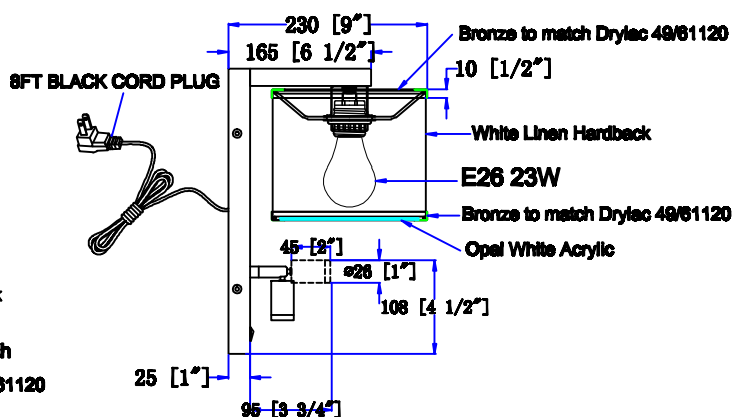

STANDARD FEATURES:

- -Bedside Sconce w/ Reading Light
- -UL APPROVED FOR DRY LOCATION
- -MATERIAL: STEEL+aluminium+Cloth+Acrylic
- -USE 120V 60HZ AC
- -LAMP/WATT: 1*E26 23W+LED 1W 5000k

FIXTURE DATA

MODEL NO.	FINISH	SHADE	SIZE			TYPE OF LAMPS
			WIDTH	HEIGHT	EXTENSION	
US-WL401-DB	49/61120	White Linen Hardback	7"	13"	9"	1*E26 23W+LED 1W 5000k

LIGHT BULB DATA

120 VOLT	BULB TYPE	BASE TYPE(SOCKET)	WATTAGE RATED	RATED LIFE (Hours)	Approx. LIGHT (Lumens)	Approx. Color (Temp. K)	Luminous efficacy (LM/W)	CRI
	E26		23W					90
	LED		1W			5000k		90