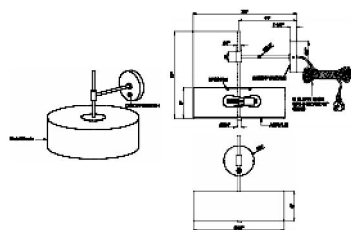

ITEM NO.:
Description: Wall Sconce

Item No.:F13

LINE DRAWING