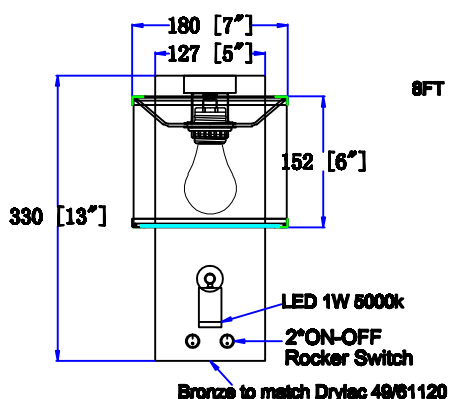

STANDARD FEATURES:

- -Bedside Sconce w/ Reading Light
- -UL APPROVED FOR DRY LOCATION
- -MATERIAL: STEEL+aluminium+Cloth+Acrylic
- -USE 120V 60HZ AC
- -LAMP/WATT: 1*E26 23W+LED 1W 5000k

FIXTURE DATA

MODEL NO.	FINISH	SHADE	SIZE			TYPE OF LAMPS
			WIDTH	HEIGHT	EXTENSION	
US-WL401-DB	49/61120	White Linen Hardback	7"	13"	9"	1*E26 23W+LED 1W 5000k

LIGHT BULB DATA

120 VOLT	BULB TYPE	BASE TYPE(SOCKET)	WATTAGE RATED	RATED LIFE (Hours)	Approx. LIGHT (Lumens)	Approx. Color (Temp. K)	Luminous efficacy (LM/W)	CRI
	E26		23W					90
	LED		1W			5000k		90