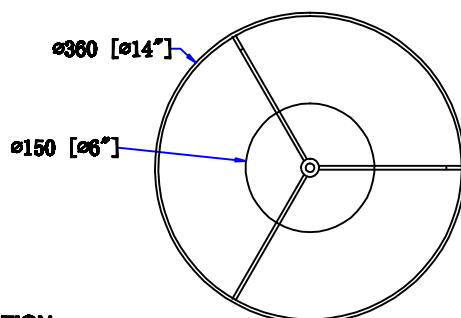

ITEM NO.:

Description: Guestroom Desk Lamp

Item No.:F13

LINE DRAWING

STANDARD FEATURES:

- -Guestroom Desk Lamp
- -UL APPROVED FOR DRY LOCATION
- -MATERIAL: STEEL+Cloth+Resin
- -USE 120V 60HZ AC
- -LAMP/WATT: 1*E26 100W

FIXTURE DATA

MODEL NO.	FINISH	SHADE	SIZE			TYPE OF LAMPS
			WIDTH	HEIGHT	EXTENSION	
US-SC402A	SW6903 Cheerful +Bright white	White Linen Hardback	D14"	26"		1*E26 100W

LIGHT BULB DATA

120 VOLT	BULB TYPE	BASE TYPE(SOCKET)	WATTAGE RATED	RATED LIFE (Hours)	Approx. LIGHT (Lumens)	Approx. Color (Temp. K)	Luminous efficacy (LM/W)	CRI	
		E26		100W					90