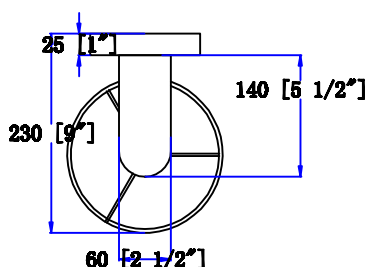

STANDARD FEATURES:

- -Bedside Sconce w/ Reading Light
- -UL APPROVED FOR DRY LOCATION
- -MATERIAL: STEEL+aluminium+Cloth+Acrylic
- -USE 120V 60HZ AC
- -LAMP/WATT: 1*E26 23W+LED 1W 5000k

FIXTURE DATA

MODEL NO.	FINISH	SHADE	SIZE			TYPE OF LAMPS
			WIDTH	HEIGHT	EXTENSION	
US-WL401-DB	49/61120	White Linen Hardback	7"	13"	9"	1*E26 23W+LED 1W 5000k

LIGHT BULB DATA

120 VOLT	BULB TYPE	BASE TYPE(SOCKET)	WATTAGE RATED	RATED LIFE (Hours)	Approx. LIGHT (Lumens)	Approx. Color (Temp. K)	Luminous efficacy (LM/W)	CRI
	E26		23W					90
	LED		1W			5000k		90