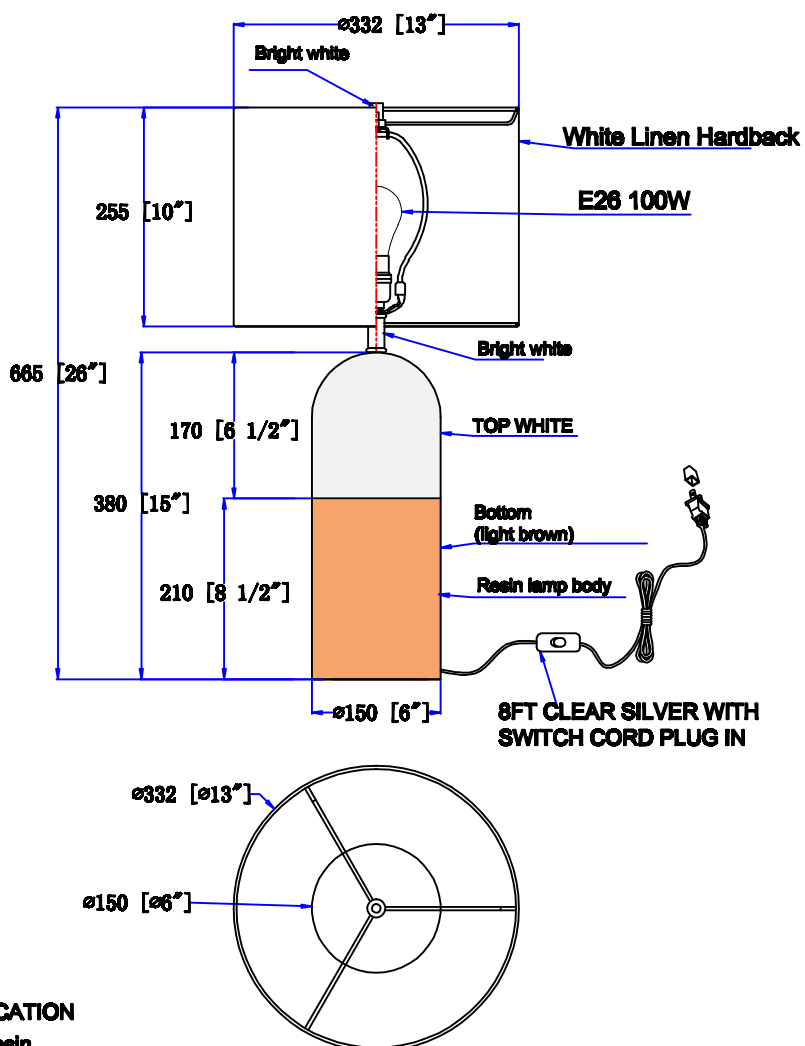

ITEM NO.:

Description: Guestroom Desk Lamp

Item No.:F13

LINE DRAWING

FIXTURE DATA

MODEL NO.	FINISH	SHADE	SIZE			TYPE OF LAMPS
			WIDTH	HEIGHT	EXTENTION	
US-SC402B	#SW7709 Copper Pot +Bright white	White Linen Hardback	D14"	26"		1*E26 100W

LIGHT BULB DATA

120 VOLT	BULB TYPE	BASE TYPE(SOCKET)	WATTAGE RATED	RATED LIFE (Hours)	Approx. LIGHT (Lumens)	Approx. Color (Temp. K)	Luminous efficacy (LM/W)	CRI
		E26		100W				

ITEM NO.:

Description: Guestroom Desk Lamp

Item No.:F13

LINE DRAWING

STANDARD FEATURES:

- Guestroom Desk Lamp
- UL APPROVED FOR DRY LOCATION
- MATERIAL: STEEL+Cloth+Resin
- USE 120V 60HZ AC
- LAMP/WATT: 1*E26 100W

FIXTURE DATA

MODEL NO.	FINISH	SHADE	SIZE			TYPE OF LAMPS
			WIDTH	HEIGHT	EXTENTION	
US-SC402C	light brown +Bright white	White Linen Hardback	D14"	26"		1*E26 100W