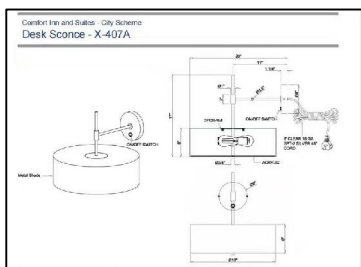

ITEM NO.:

Description: Wall Sconce

Item No.:F13

LINE DRAWING

Dove Grey