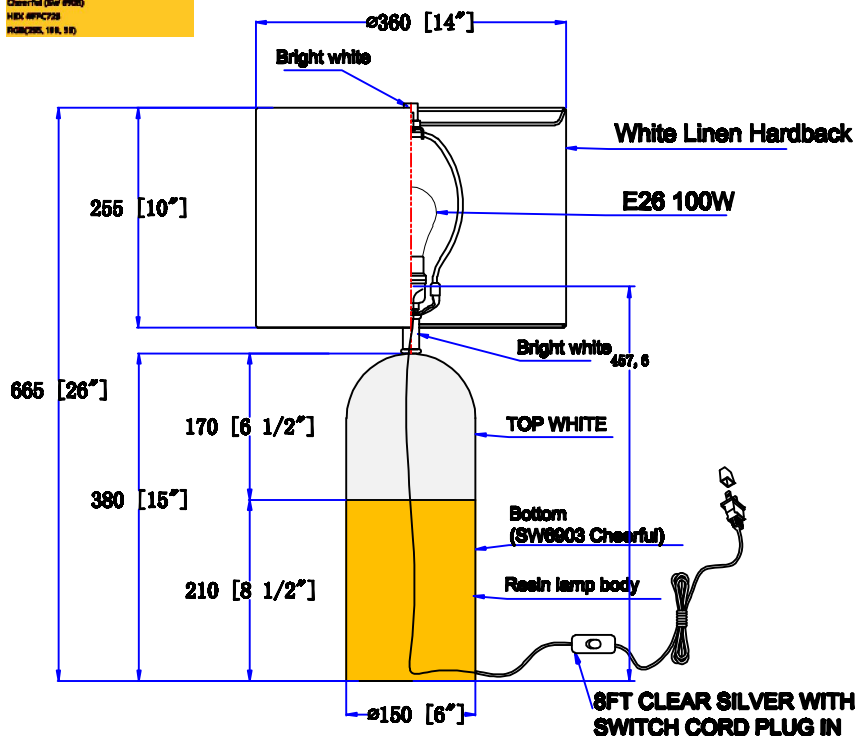

ITEM NO.:

Description: Guestroom Desk Lamp

Item No.:F13

LINE DRAWING

STANDARD FEATURES:

- -Guestroom Desk Lamp
- -UL APPROVED FOR DRY LOCATION
- -MATERIAL: STEEL+Cloth+Resin
- -USE 120V 60HZ AC
- -LAMP/WATT: 1*E26 100W

FIXTURE DATA

MODEL NO.	FINISH	SHADE	SIZE			TYPE OF LAMPS
			WIDTH	HEIGHT	EXTENSION	
US-SC402A	SW6903 Cheerful +Bright white	White Linen Hardback	D14"	26"		1*E26 100W

LIGHT BULB DATA

120 VOLT	BULB TYPE	BASE TYPE(SOCKET)	WATTAGE RATED	RATED LIFE (Hours)	Approx. LIGHT (Lumens)	Approx. Color (Temp. K)	Luminous efficacy (LM/W)	CRI	
		E26		100W					90