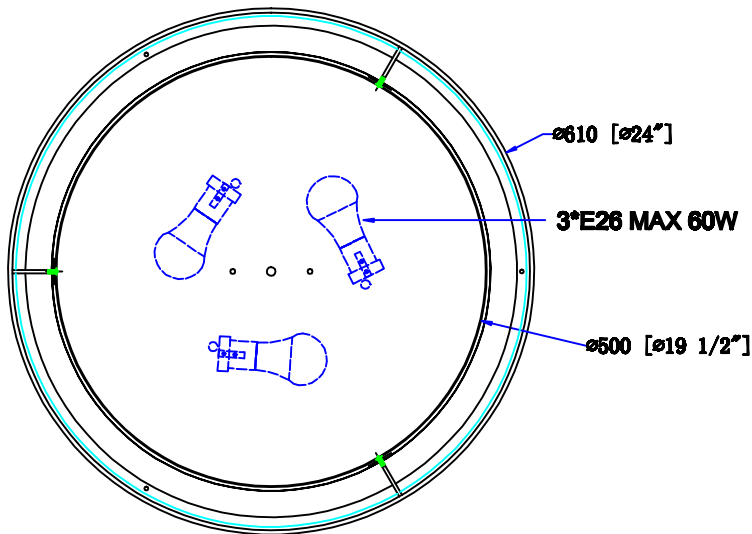

ITEM NO.:

Description: Guestroom Ceiling Light

Item No.:F13

LINE DRAWING

STANDARD FEATURES:

- Guestroom Ceiling Light
- UL APPROVED FOR DRY LOCATION
- MATERIAL: STEEL+Cloth+Acrylic
- USE 120V 60HZ AC
- LAMP/WATT: 3*E26 60W

FIXTURE DATA

MODEL NO.	FINISH	SHADE	SIZE			TYPE OF LAMPS
			WIDTH	HEIGHT	EXTENTION	
US-CL406	#8906-58	White Linen Hardback	D24"	7"		3*E26 60W

LIGHT BULB DATA

120 VOLT	BULB TYPE	BASE TYPE(SOCKET)	WATTAGE RATED	RATED LIFE (Hours)	Approx. LIGHT (Lumens)	Approx. Color (Temp. K)	Luminous efficacy (LM/W)	CRI
		E26		60W				

FIXTURE DATA

MODEL NO.	FINISH	SHADE	SIZE			TYPE OF LAMPS
			WIDTH	HEIGHT	EXTENTION	
US-SC400	Brushed Nickel + #8906-58	Frosted White Acrylic	5"	16.5"	4"	AC LED 15W 5000K

LIGHT BULB DATA

120 VOLT	BULB TYPE	BASE TYPE(SOCKET)	WATTAGE RATED	RATED LIFE (Hours)	Approx. LIGHT (Lumens)	Approx. Color (Temp. K)	Luminous efficacy (LM/W)	CRI
		LED		15W			5000k	

FIXTURE DATA

MODEL NO.	FINISH	SHADE	SIZE			TYPE OF LAMPS
			WIDTH	HEIGHT	EXTENTION	
US-SC400-COCOA	Brushed Nickel +#8213K-18	Frosted White Acrylic	5"	16.5"	4"	AC LED 15W 5000K

LIGHT BULB DATA

120 VOLT	BULB TYPE	BASE TYPE(SOCKET)	WATTAGE RATED	RATED LIFE (Hours)	Approx. LIGHT (Lumens)	Approx. Color (Temp. K)	Luminous efficacy (LM/W)	CRI
		LED		15W			5000k	