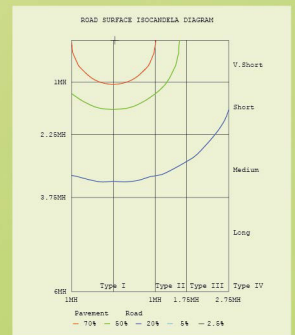

## TECHNICAL SPECIFICATIONS

Power(W)	Input(VAC)	Lumens(lm)	Dimension(INCH)	Net Weight(KG)
100	A100-240/100-277VC	13000-14500	7.17xΦ10.53	3.3
100(FL)			7.48xΦ10.53	3.5
150	A100-240/100-277VC	19500-22000	7.17xΦ10.53	3.6
150(FL)			7.48xΦ10.53	3.5
200	A100-240/100-277VC	24000-26000	8.11xΦ12.52	5.2
200(FL)			9.06xΦ12.52	5.4
240	A100-240/100-277VC	31200-34800	8.11xΦ12.52	5.2
240(FL)			9.06xΦ12.52	5.4
300(FL)	A100-240/100-277VC	36500-40600	9.06xΦ12.52	5.4