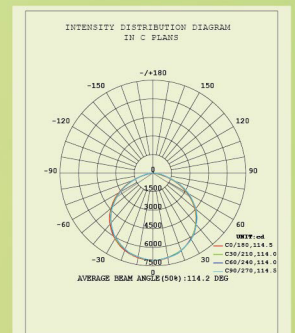

## TECHNICAL SPECIFICATIONS

Power(W)	Input(VAC)	Lumens(lm)	Dimension(INCH)	Net Weight(KG)
100	A100-240/100-277VC	13000-14500	7.17xΦ10.53	3.3
100(FL)			7.48xΦ10.53	3.5
150	A100-240/100-277VC	19500-22000	7.17xΦ10.53	3.6
150(FL)			7.48xΦ10.53	3.5
200	A100-240/100-277VC	24000-26000	8.11xΦ12.52	5.2
200(FL)			9.06xΦ12.52	5.4
240	A100-240/100-277VC	31200-34800	8.11xΦ12.52	5.2
240(FL)			9.06xΦ12.52	5.4
300(FL)	A100-240/100-277VC	36500-40600	9.06xΦ12.52	5.4