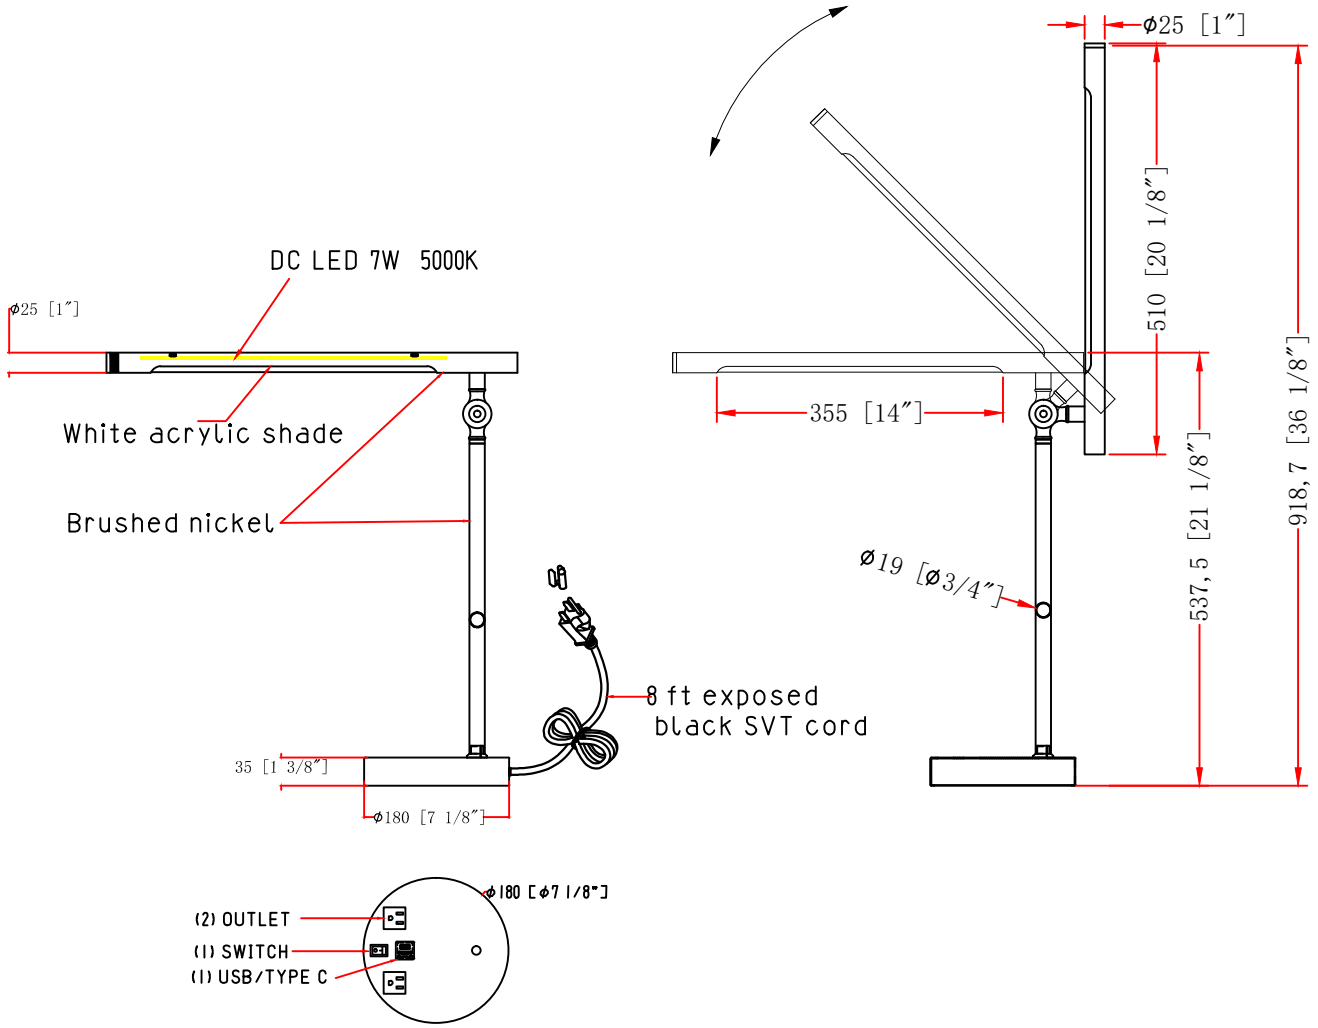

ITEM NO.:

Description: DESK LAMP

LINE DRAWING

- DESK LAMP
- UL APPROVED FOR DRY LOCATION
- MATERIAL: STEEL+Acrylic
- USE 120V 60HZ AC
- LAMP/WATT: DC LED 7W 5000K

FIXTURE DATA

| MODEL NO. | FINISH | SHADE | SIZE | | | TYPE OF LAMPS |
|------------------|----------------|---------------------|--------|---------|-----------|-----------------|
| | | | WIDTH | HEIGHT | EXTENTION | |
| US-1155DS-TYPE-C | Brushed nickel | White acrylic shade | 7.125" | 21.125" | 20.125" | DC LED 7W 5000K |

LIGHT BULB DATA

| BULB TYPE | BASE TYPE(SOCKET) | WATTAGE RATED | RATED LIFE (Hours) | Approx. LIGHT (Lumens) | Approx. Color (Temp. K) | Luminous efficacy (LM/W) | CRI |
|-----------|-------------------|---------------|--------------------|------------------------|-------------------------|--------------------------|-----|
| LED | | 7 W | | 5000K | | | 90 |