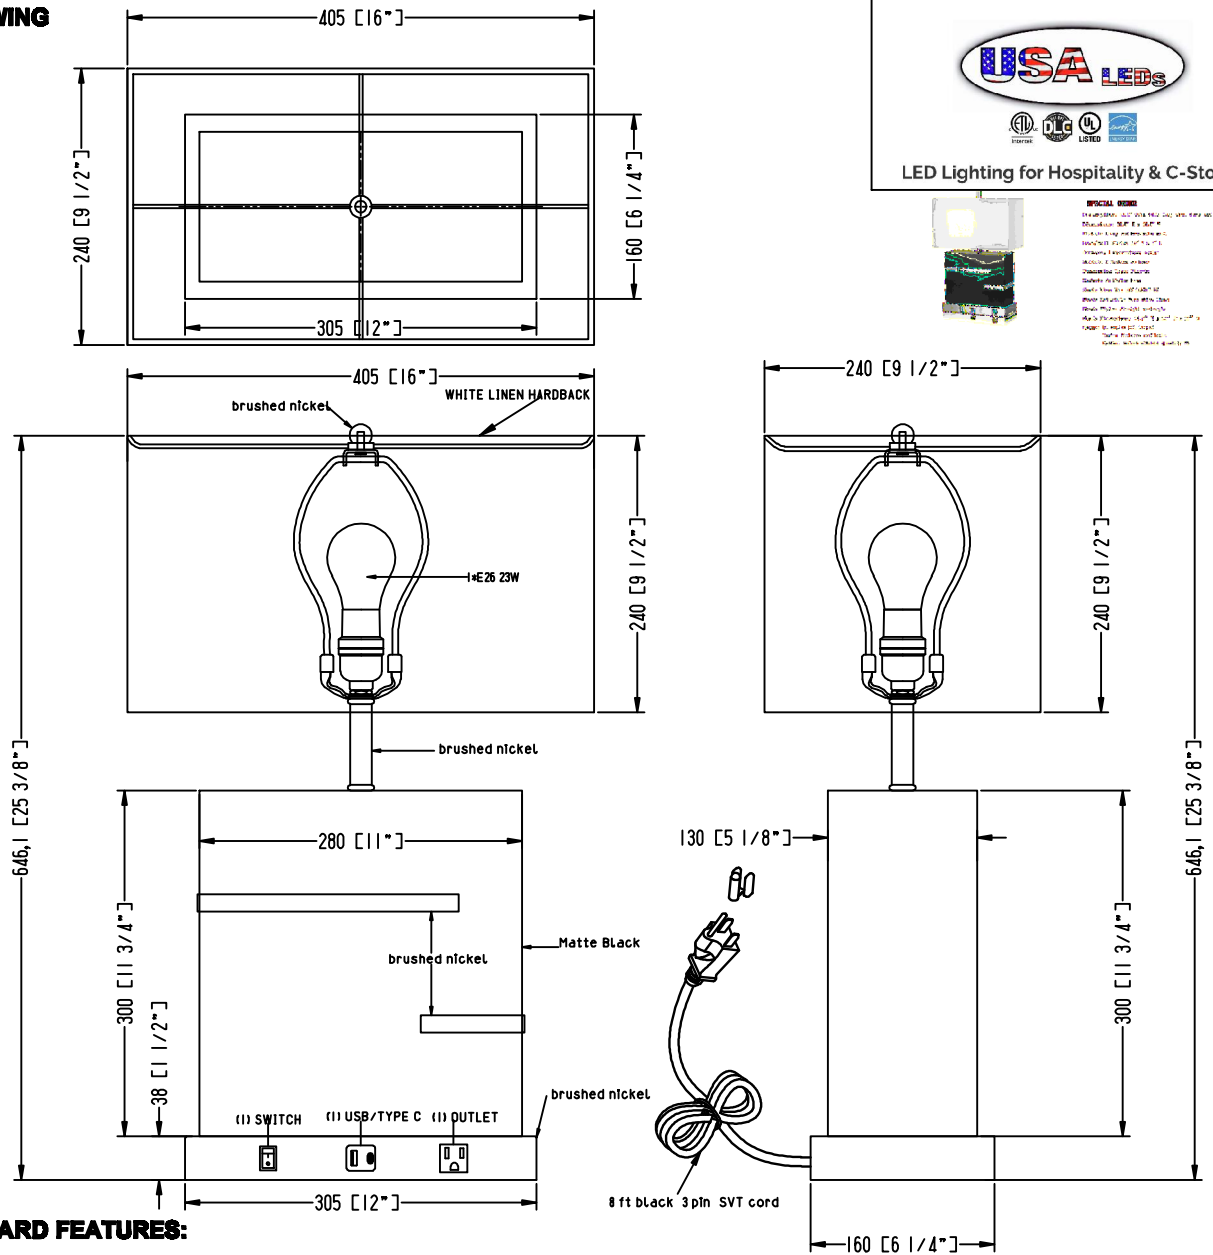

ITEM NO.:

Description: TABLE LAMP

LINE DRAWING

LED Lighting for Hospitality & C-Stores

SPECIAL ORDER
 This product is not available for sale in the following states: CA, HI, IL, IN, MI, MN, NY, OH, RI, VT, WA, WI, WY. Please contact your local distributor for more information. © 2018 USA LEDs. All rights reserved.

STANDARD FEATURES:

- TABLE LAMP
- UL APPROVED FOR DRY LOCATION
- MATERIAL: STEEL+CLOTH
- USE 120V 60HZ AC
- LAMPWATT: 1*E26 23W

FIXTURE DATA

MODEL NO.	FINISH	SHADE	SIZE			TYPE OF LAMPS
			WIDTH	HEIGHT	EXTENTION	
US-14627S-TYPE-C	Brushed Nickel +Matte Black	WHITE LINEN HARDBACK	16"	25.325"	9.5"	1*E26 23W

LIGHT BULB DATA

BULB TYPE	BASE TYPE(SOCKET)	WATTAGE RATED	RATED LIFE (Hours)	Approx. LIGHT (Lumens)	Approx. Color (Temp. K)	Luminous efficacy (LM/W)	CRI
E26		23W					