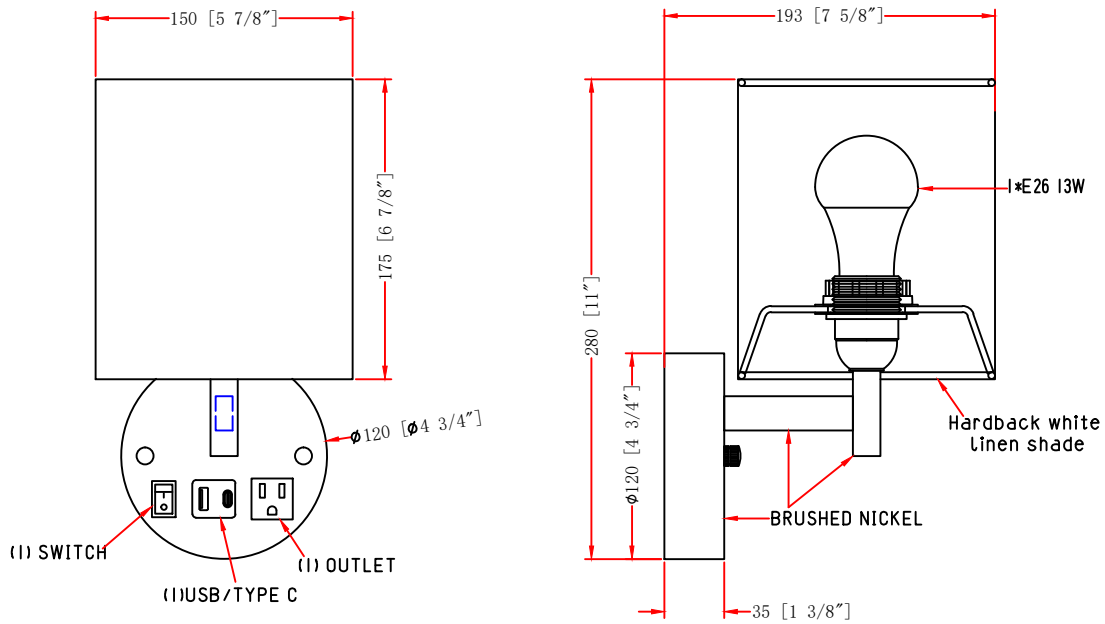

ITEM NO.:

Description: WALL LAMP

LINE DRAWING

LED Lighting for Hospitality & C-Stores

STANDARD FEATURES:

- WALL LAMP
- UL APPROVED FOR DRY LOCATION
- MATERIAL: STEEL+CLOTH
- USE 120V 60HZ AC
- LAMP/WATT: 1*E26 13W

FIXTURE DATA

MODEL NO.	FINISH	SHADE	SIZE			TYPE OF LAMPS
			WIDTH	HEIGHT	EXTENSION	
US-150WS-TYPE-C	Brushed Nickel	Hardback white linen shade	5.875"	11"	7.625"	1*E26 13W

LIGHT BULB DATA

BULB TYPE	BASE TYPE(SOCKET)	WATTAGE RATED	RATED LIFE (Hours)	Approx. LIGHT (Lumens)	Approx. Color (Temp. K)	Luminous efficacy (LM/W)	CRI
E26		13W					