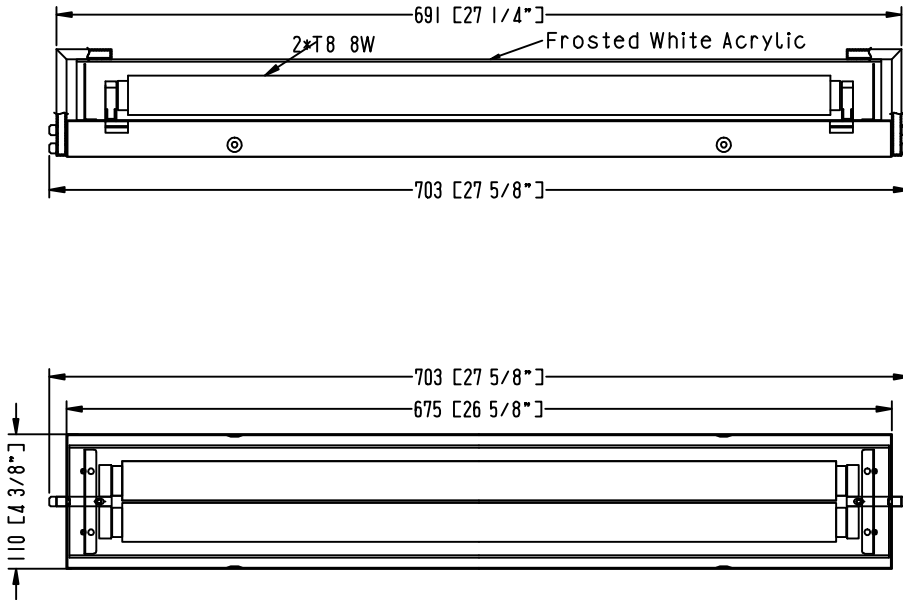

ITEM NO.:

Description: WALL LAMP

LINE DRAWING

STANDARD FEATURES:

- WALL LAMP
- UL APPROVED FOR DRY LOCATION
- MATERIAL: STEEL+Acrylic
- USE 120V 60HZ AC
- LAMP/WATT: 2*T8 8W

FIXTURE DATA

MODEL NO.	FINISH	SHADE	SIZE			TYPE OF LAMPS
			WIDTH	HEIGHT	EXTENTION	
US-2034-1-2FT	Brushed Nickel	Frosted White Acrylic	27.625"	4.325"	3.5"	2*T8 8W

LIGHT BULB DATA

BULB TYPE	BASE TYPE(SOCKET)	WATTAGE RATED	RATED LIFE (Hours)	Approx. LIGHT (Lumens)	Approx. Color (Temp. K)	Luminous efficacy (LM/W)	CRI
T8		8W					