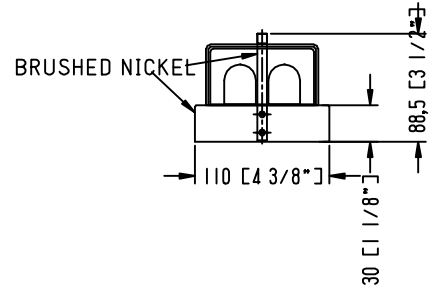

ITEM NO.:

Description: WALL LAMP

LINE DRAWING

STANDARD FEATURES:

- WALL LAMP
- UL APPROVED FOR DRY LOCATION
- MATERIAL: STEEL+Acrylic
- USE 120V 60HZ AC
- LAMP/WATT: 2*T8 8W

FIXTURE DATA

MODEL NO.	FINISH	SHADE	SIZE			TYPE OF LAMPS
			WIDTH	HEIGHT	EXTENTION	
US-2034-1-2FT	Brushed Nickel	Frosted White Acrylic	27.625"	4.325"	3.5"	2*T8 8W

LIGHT BULB DATA

BULB TYPE	BASE TYPE(SOCKET)	WATTAGE RATED	RATED LIFE (Hours)	Approx. LIGHT (Lumens)	Approx. Color (Temp. K)	Luminous efficacy (LM/W)	CRI
T8		8W					