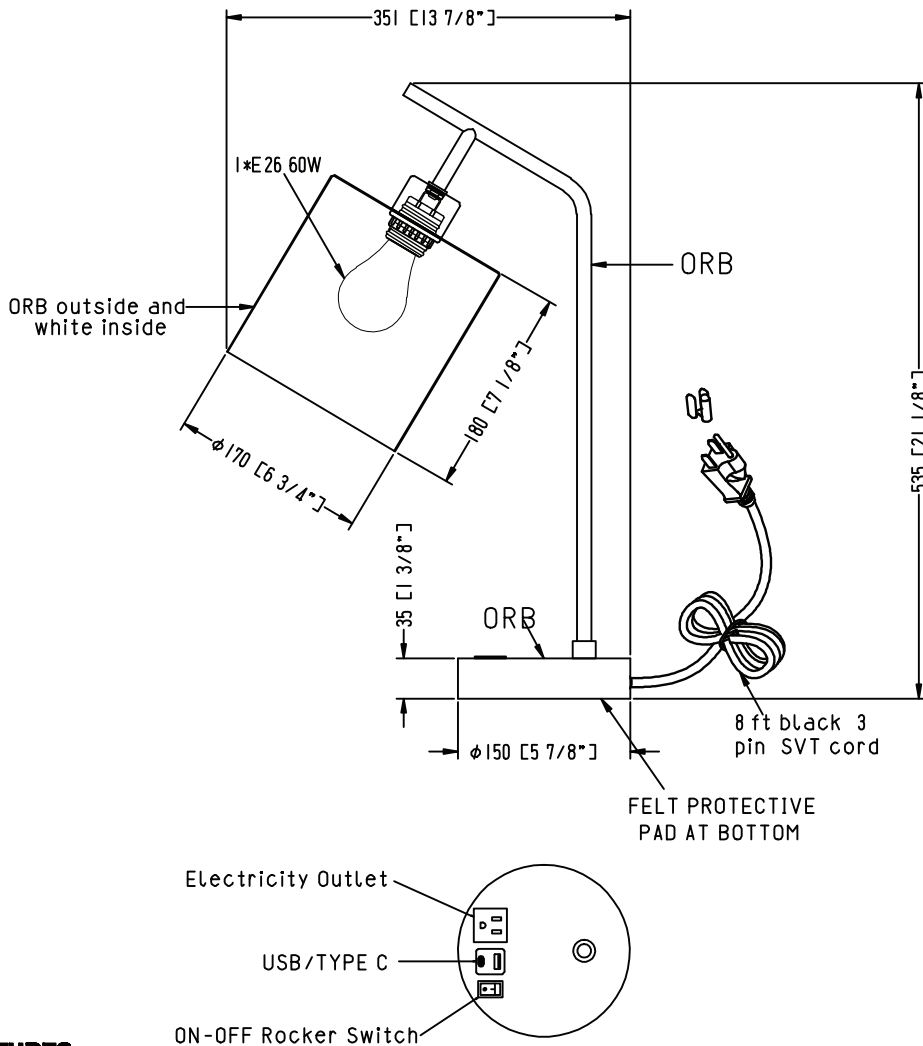

ITEM NO.:

Description: TABLE LAMP

LINE DRAWING

STANDARD FEATURES:

- TABLE LAMP
- UL APPROVED FOR DRY LOCATION
- MATERIAL: STEEL
- USE 120V 60HZ AC
- LAMP/WATT: 1*E26 60W

FIXTURE DATA

MODEL NO.	FINISH	SHADE	SIZE			TYPE OF LAMPS
			WIDTH	HEIGHT	EXTENTION	
US-205-TYPE-C	ORB	ORB outside and white inside	6.75"	21.125"	13.875"	1*E26 60W

LIGHT BULB DATA

BULB TYPE	BASE TYPE(SOCKET)	WATTAGE RATED	RATED LIFE (Hours)	Approx. LIGHT (Lumens)	Approx. Color (Temp. K)	Luminous efficacy (LM/W)	CRI
E26		60W					