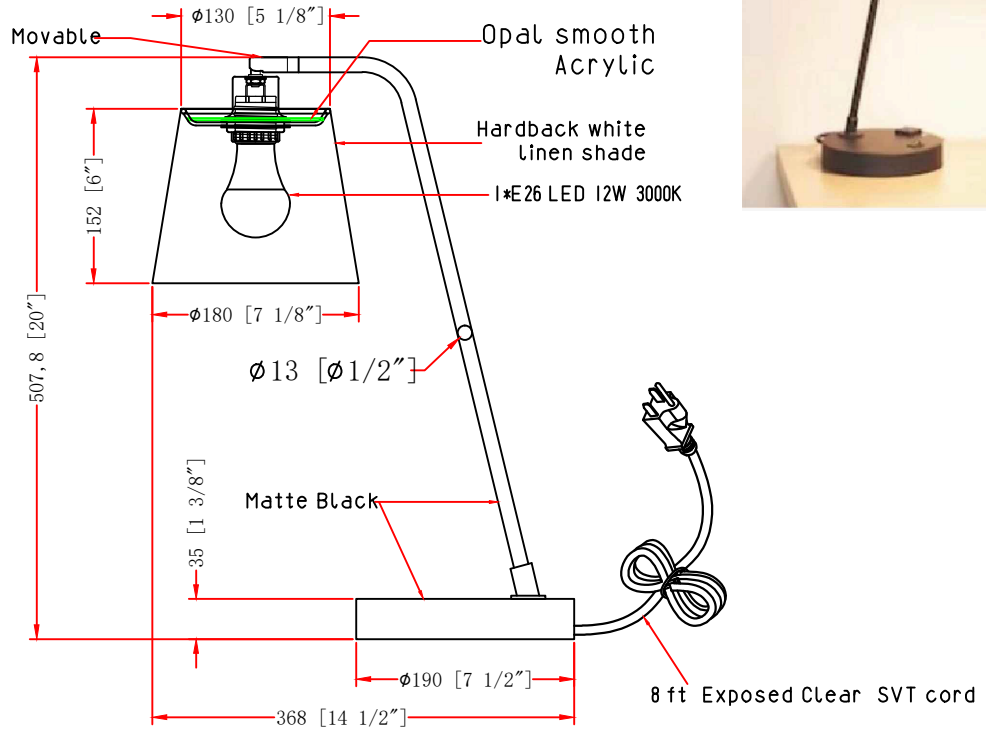

ITEM NO.:

Description: TABLE LAMP

LINE DRAWING

STANDARD FEATURES:

- TABLE LAMP
- UL APPROVED FOR DRY LOCATION
- MATERIAL: STEEL+CLOTH
- USE 120V 60HZ AC
- LAMP/WATT: 1\*E26 12W LED 3000K

FIXTURE DATA

MODEL NO.	FINISH	SHADE	SIZE			TYPE OF LAMPS
			WIDTH	HEIGHT	EXTENTION	
US-505-DS-TYPE-C	Matte Black	Hardback white linen shade	7.5"	20"	14.5"	1*E26 12W LED 3000K

LIGHT BULB DATA

BULB TYPE	BASE TYPE(SOCKET)	WATTAGE RATED	RATED LIFE (Hours)	Approx. LIGHT (Lumens)	Approx. Color (Temp. K)	Luminous efficacy (LM/W)	CRI
E26		12 W					