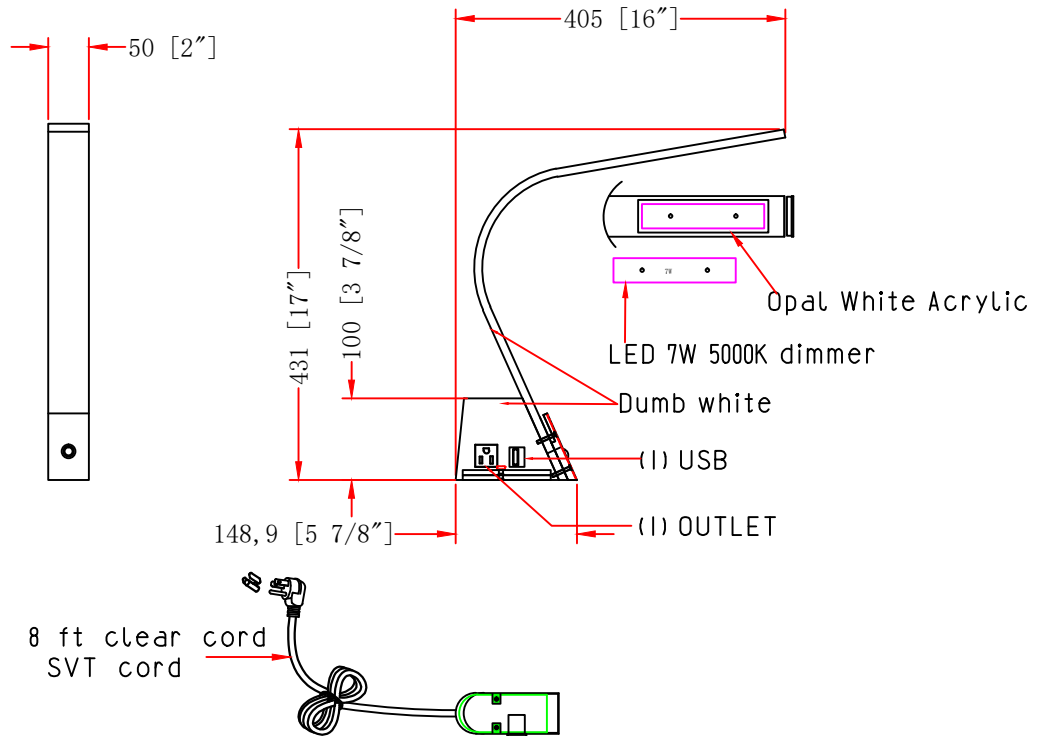

ITEM NO.:

Description: DESK LAMP

LINE DRAWING

- DESK LAMP
- UL APPROVED FOR DRY LOCATION
- MATERIAL: STEEL+Acrylic
- USE 120V 60HZ AC
- LAMP/WATT:LED 7W 5000K dimmer

FIXTURE DATA

MODEL NO.	FINISH	SHADE	SIZE			TYPE OF LAMPS
			WIDTH	HEIGHT	EXTENSION	
US-5190	Dumb white	Opal White Acryli	2"	17"	16"	LED 7W 5000K dimmer

LIGHT BULB DATA

BULB TYPE	BASE TYPE(SOCKET)	WATTAGE RATED	RATED LIFE (Hours)	Approx. LIGHT (Lumens)	Approx. Color (Temp. K)	Luminous efficacy (LM/W)	CRI
LED		7 W		5000K			90