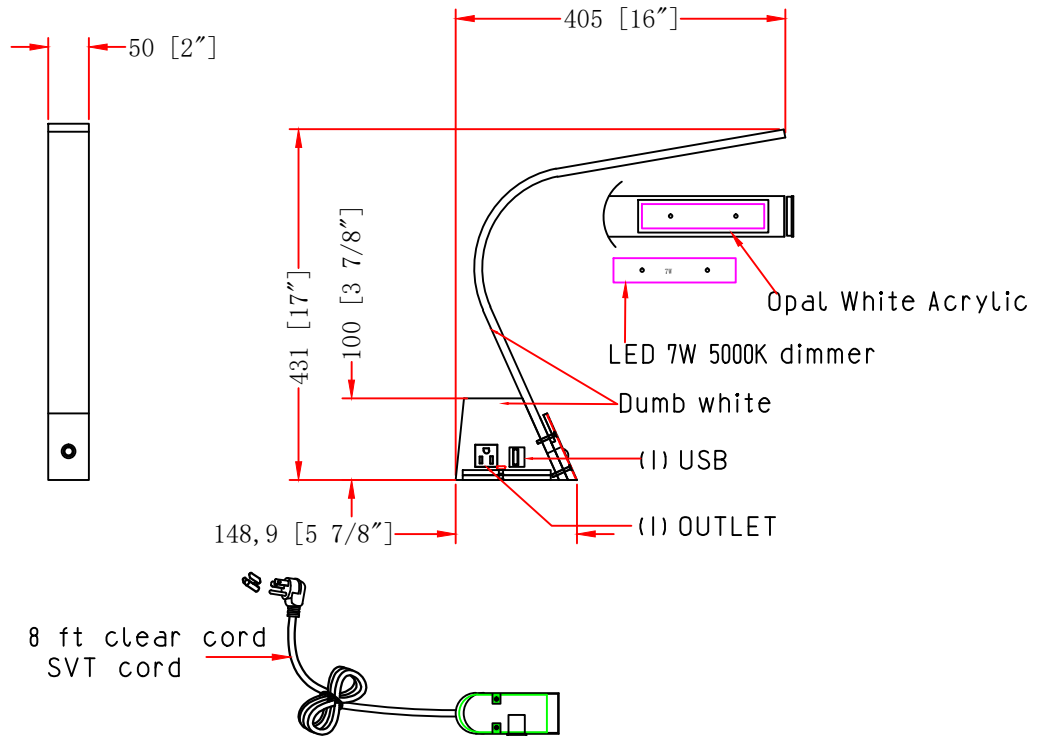

ITEM NO.:

Description: DESK LAMP

LINE DRAWING

- DESK LAMP
- UL APPROVED FOR DRY LOCATION
- MATERIAL: STEEL+Acrylic
- USE 120V 60HZ AC
- LAMP/WATT:LED 7W 5000K dimmer

FIXTURE DATA

MODEL NO.	FINISH	SHADE	SIZE			TYPE OF LAMPS
			WIDTH	HEIGHT	EXTENSION	
US-5190	Dumb white	Opal White Acryli	2"	17"	16"	LED 7W 5000K dimmer

LIGHT BULB DATA

BULB TYPE	BASE TYPE(SOCKET)	WATTAGE RATED	RATED LIFE (Hours)	Approx. LIGHT (Lumens)	Approx. Color (Temp. K)	Luminous efficacy (LM/W)	CRI
LED		7 W		5000K			90