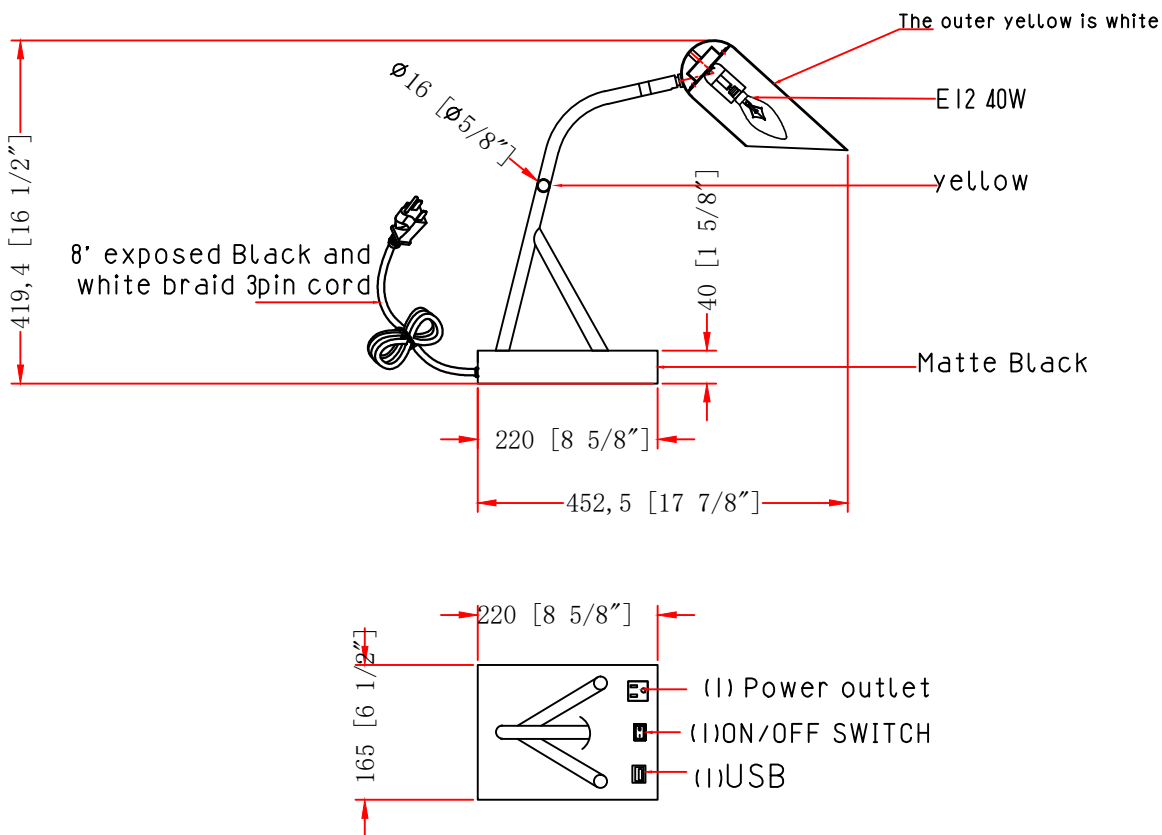

ITEM NO.:

Description: TABLE LAMP

LINE DRAWING

STANDARD FEATURES:

- TABLE LAMP
- UL APPROVED FOR DRY LOCATION
- MATERIAL: STEEL
- USE 120V 60HZ AC
- LAMP/WATT:1*E12 40W

FIXTURE DATA

MODEL NO.	FINISH	SHADE	SIZE			TYPE OF LAMPS
			WIDTH	HEIGHT	EXTENTION	
US-5205-YEL	yellow+Matte Black	The outer yellow is white	6.5"	16.5"	17.875"	1*E12 40W

LIGHT BULB DATA

BULB TYPE	BASE TYPE(SOCKET)	WATTAGE RATED	RATED LIFE (Hours)	Approx. LIGHT (Lumens)	Approx. Color (Temp. K)	Luminous efficacy (LM/W)	CRI
E12		40 W					