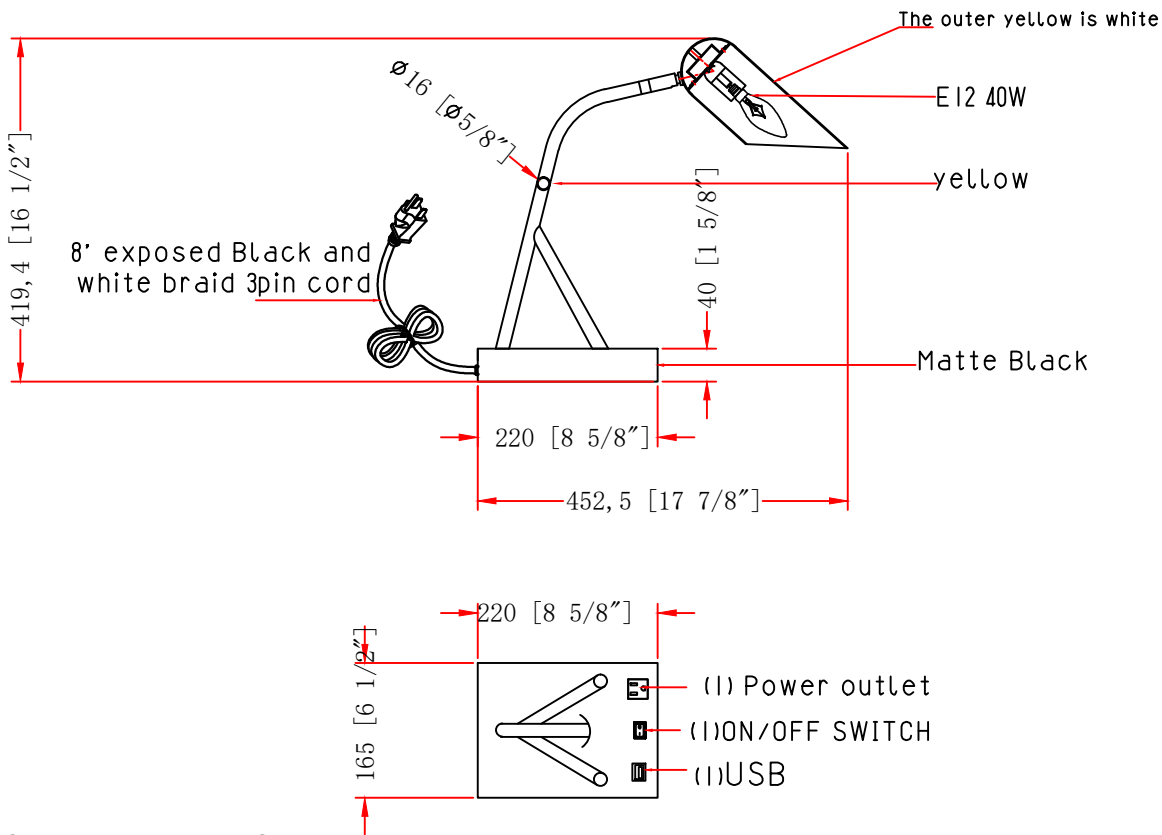

ITEM NO.:

Description: TABLE LAMP

LINE DRAWING

STANDARD FEATURES:

- TABLE LAMP
- UL APPROVED FOR DRY LOCATION
- MATERIAL: STEEL
- USE 120V 60HZ AC
- LAMP/WATT:1*E12 40W

FIXTURE DATA

MODEL NO.	FINISH	SHADE	SIZE			TYPE OF LAMPS
			WIDTH	HEIGHT	EXTENTION	
US-5205-YEL	yellow+Matte Black	The outer yellow is white	6.5"	16.5"	17.875"	1*E12 40W

LIGHT BULB DATA

BULB TYPE	BASE TYPE(SOCKET)	WATTAGE RATED	RATED LIFE (Hours)	Approx. LIGHT (Lumens)	Approx. Color (Temp. K)	Luminous efficacy (LM/W)	CRI
E12		40 W					