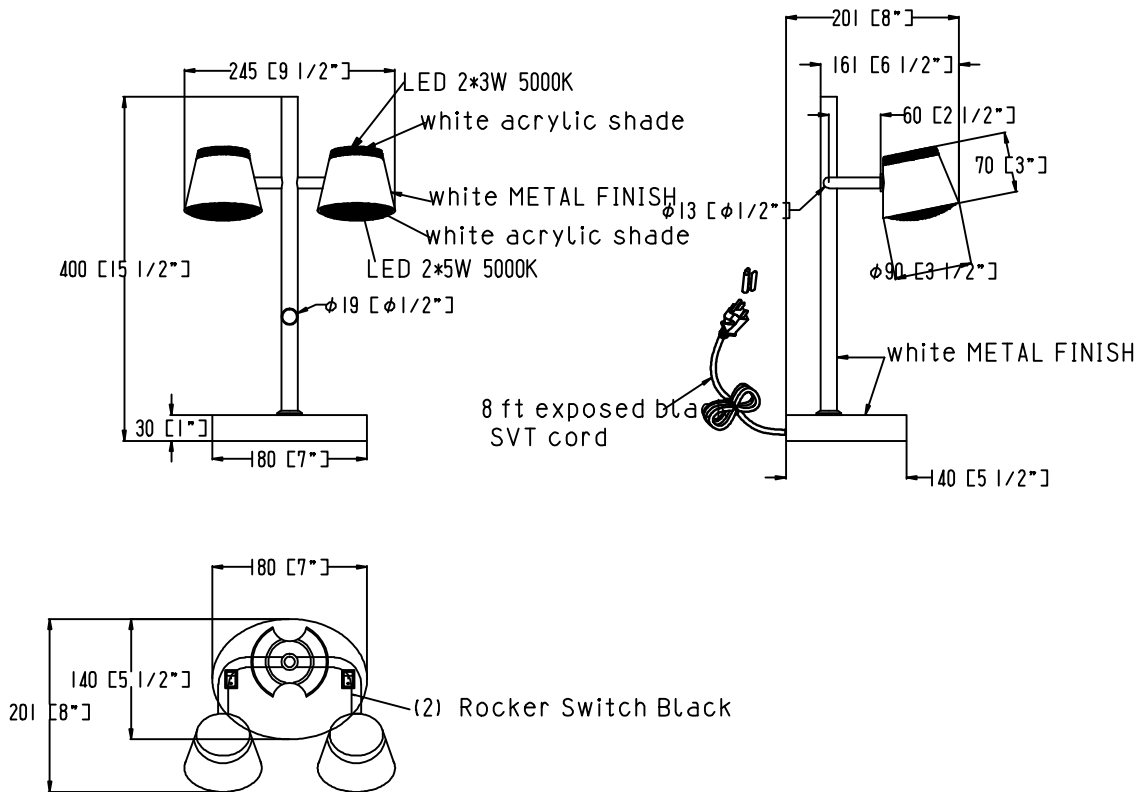

ITEM NO.:

Description: Guestroom LEDGE LAMP

**USA HOSPITALITY
LIGHTING**

Item No.:F13

LINE DRAWING

STANDARD FEATURES:

- Guestroom LEDGE LAMP
- UL APPROVED FOR DRY LOCATION
- MATERIAL: STEEL+aluminium+acrylic
- USE 120V 60HZ AC
- LAMP/WATT: LED 2*5W 5000K+LED 2*3W 5000K

FIXTURE DATA

MODEL NO.	FINISH	SHADE	SIZE			TYPE OF LAMPS
			WIDTH	HEIGHT	EXTENTION	
US-5207-DS	white	white acrylic shade	9.5"	15.5"	8"	LED 2*5W 5000K+LED 2*3W 5000K

LIGHT BULB DATA

120 VOLT	BULB TYPE	BASE TYPE(SOCKET)	WATTAGE RATED	RATED LIFE (Hours)	Approx. LIGHT (Lumens)	Approx. Color (Temp. K)	Luminous efficacy (LM/W)	CRI
		LED		16W			5000K	