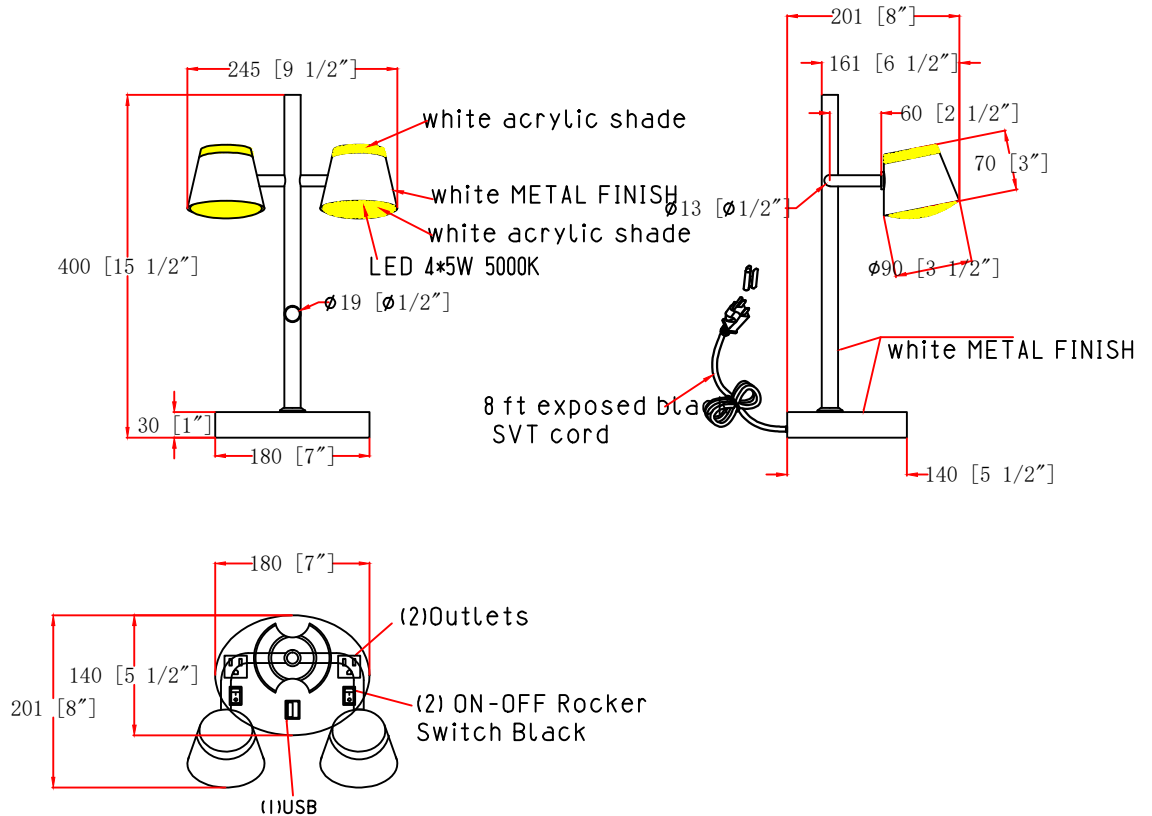

ITEM NO.:

Description: Guestroom LEDGE LAMP

Item No.:F13

LINE DRAWING

STANDARD FEATURES:

- Guestroom LEDGE LAMP
- UL APPROVED FOR DRY LOCATION
- MATERIAL: STEEL+aluminium+acrylic
- USE 120V 60HZ AC
- LAMP/WATT: LED 4*5W 5000K

FIXTURE DATA

MODEL NO.	FINISH	SHADE	SIZE			TYPE OF LAMPS
			WIDTH	HEIGHT	EXTENTION	
US-5207-DS-USB	white	white acrylic shade	9.5"	15.5"	8"	LED 4*5W 5000K

LIGHT BULB DATA

120 VOLT	BULB TYPE	BASE TYPE(SOCKET)	WATTAGE RATED	RATED LIFE (Hours)	Approx. LIGHT (Lumens)	Approx. Color (Temp. K)	Luminous efficacy (LM/W)	CRI
		LED		20W			5000K	