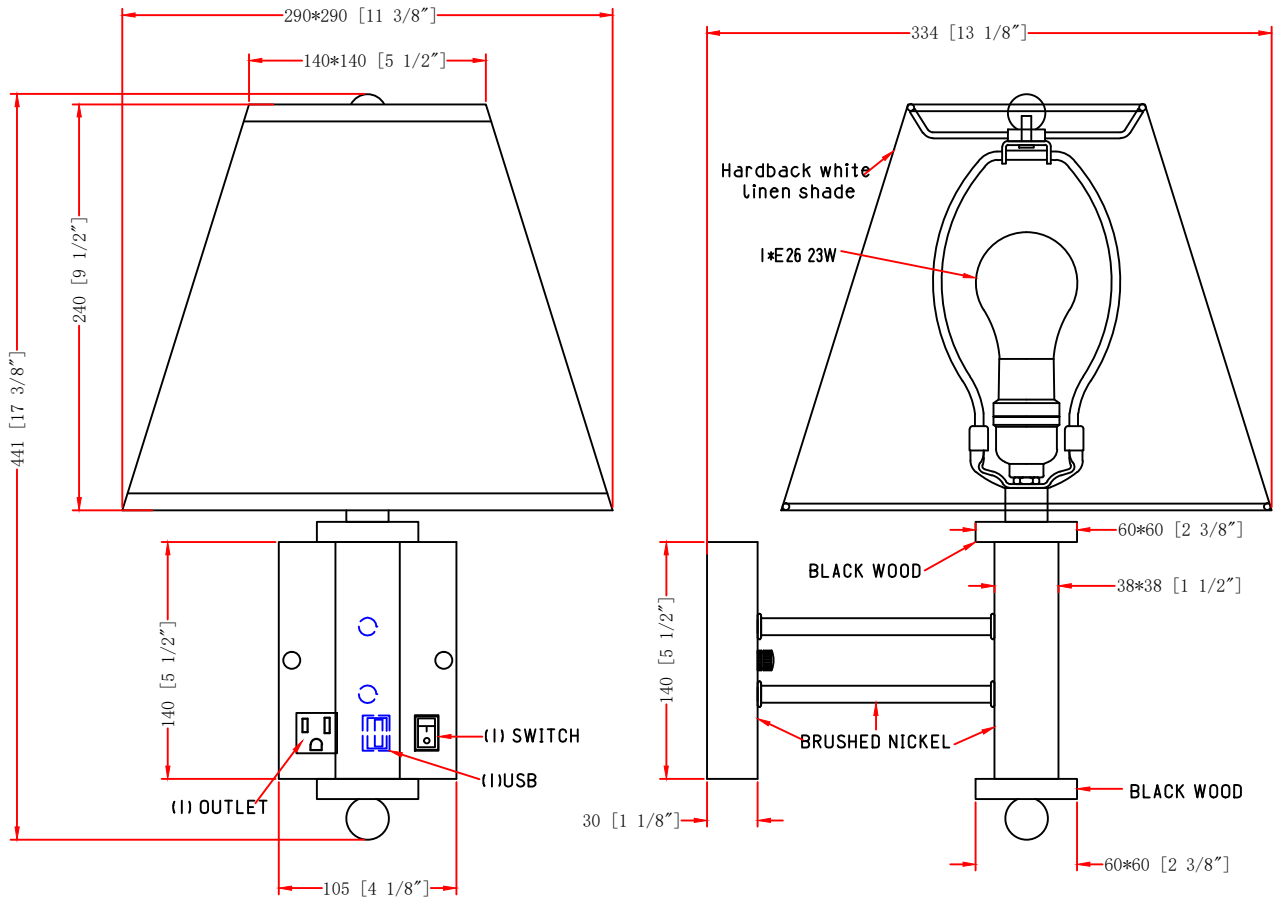

ITEM NO.:

Description: Single Wall Sconce

LINE DRAWING

LED Lighting for Hospitality & C-Stores

STANDARD FEATURES:

- Single Wall Sconce
- UL APPROVED FOR DRY LOCATION
- MATERIAL: STEEL+CLOTH+WOOD
- USE 120V 60HZ AC
- LAMP/WATT: 1*E26 23W

FIXTURE DATA

MODEL NO.	FINISH	SHADE	SIZE			TYPE OF LAMPS
			WIDTH	HEIGHT	EXTENTION	
US-550WS-USB	Brushed Nickel	Hardback white linen shade	11.375"	17.375"	13.125"	1*E26 23W

LIGHT BULB DATA

BULB TYPE	BASE TYPE(SOCKET)	WATTAGE RATED	RATED LIFE (Hours)	Approx. LIGHT (Lumens)	Approx. Color (Temp. K)	Luminous efficacy (LM/W)	CRI
E26		23W					