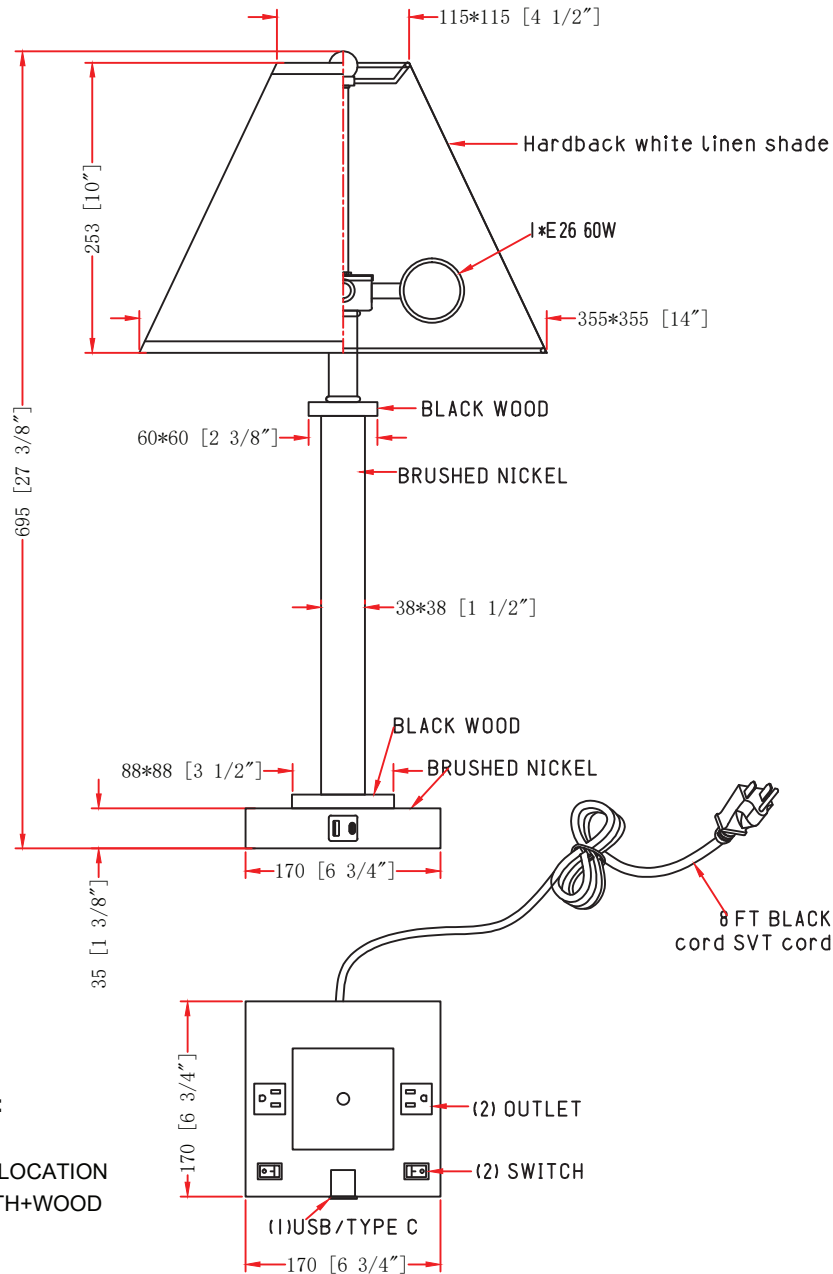

ITEM NO.:

Description: GUESTROOM DESK LAMP

LINE DRAWING

STANDARD FEATURES:

- GUESTROOM DESK LAMP
- UL APPROVED FOR DRY LOCATION
- MATERIAL: STEEL+CLOTH+WOOD
- USE 120V 60HZ AC
- LAMP/WATT: 2*E26 60W

FIXTURE DATA

MODEL NO.	FINISH	SHADE	SIZE			TYPE OF LAMPS
			WIDTH	HEIGHT	EXTENTION	
US-553TT-TYPE-C	Brushed Nickel	Hardback white linen shade	14"	27.375"	14"	2*E26 60W

LIGHT BULB DATA

BULB TYPE	BASE TYPE(SOCKET)	WATTAGE RATED	RATED LIFE (Hours)	Approx. LIGHT (Lumens)	Approx. Color (Temp. K)	Luminous efficacy (LM/W)	CRI
E26		60W					