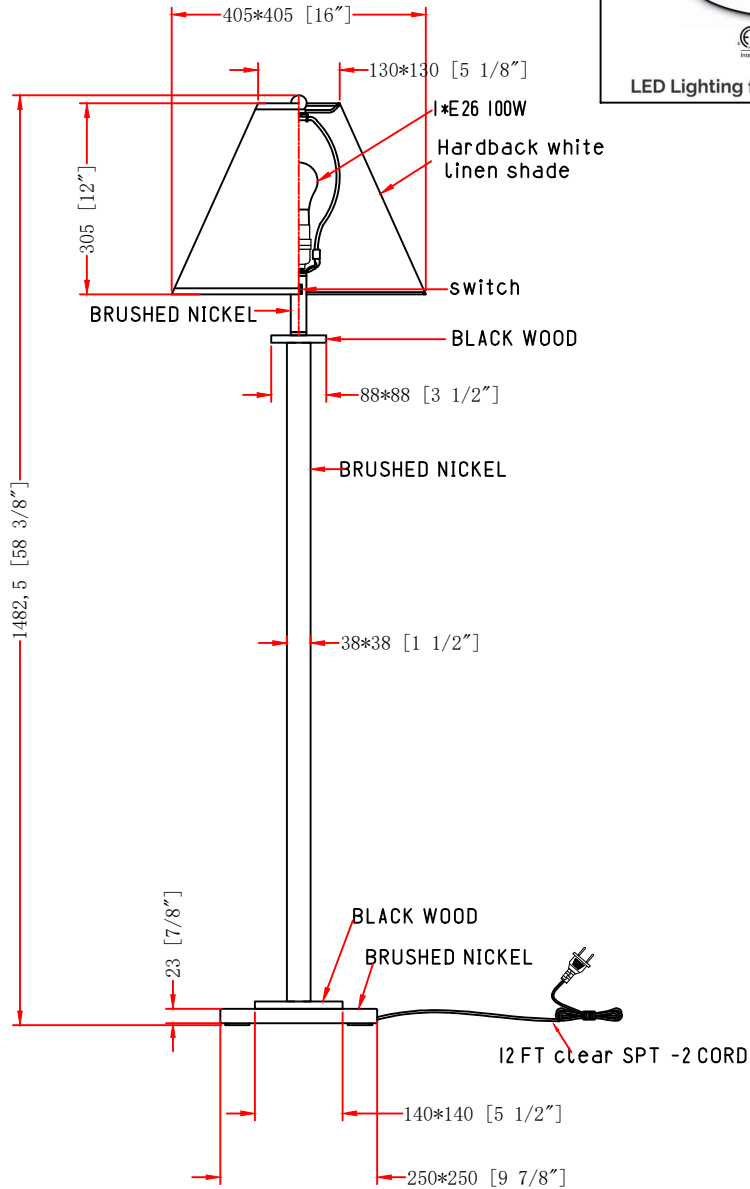

ITEM NO.:

Description: FLOOR LAMP

LINE DRAWING

LED Lighting for Hospitality & C-Stores

STANDARD FEATURES:

- FLOOR LAMP
- UL APPROVED FOR DRY LOCATION
- MATERIAL: STEEL+CLOTH+WOOD
- USE 120V 60HZ AC
- LAMP/WATT: 1*E26 100W

FIXTURE DATA

MODEL NO.	FINISH	SHADE	SIZE			TYPE OF LAMPS
			WIDTH	HEIGHT	EXTENTION	
US-554FL	Brushed Nickel	Hardback white linen shade	16"	58.375"	16"	1*E26 100W

LIGHT BULB DATA

BULB TYPE	BASE TYPE(SOCKET)	WATTAGE RATED	RATED LIFE (Hours)	Approx. LIGHT (Lumens)	Approx. Color (Temp. K)	Luminous efficacy (LM/W)	CRI
E26		100W					