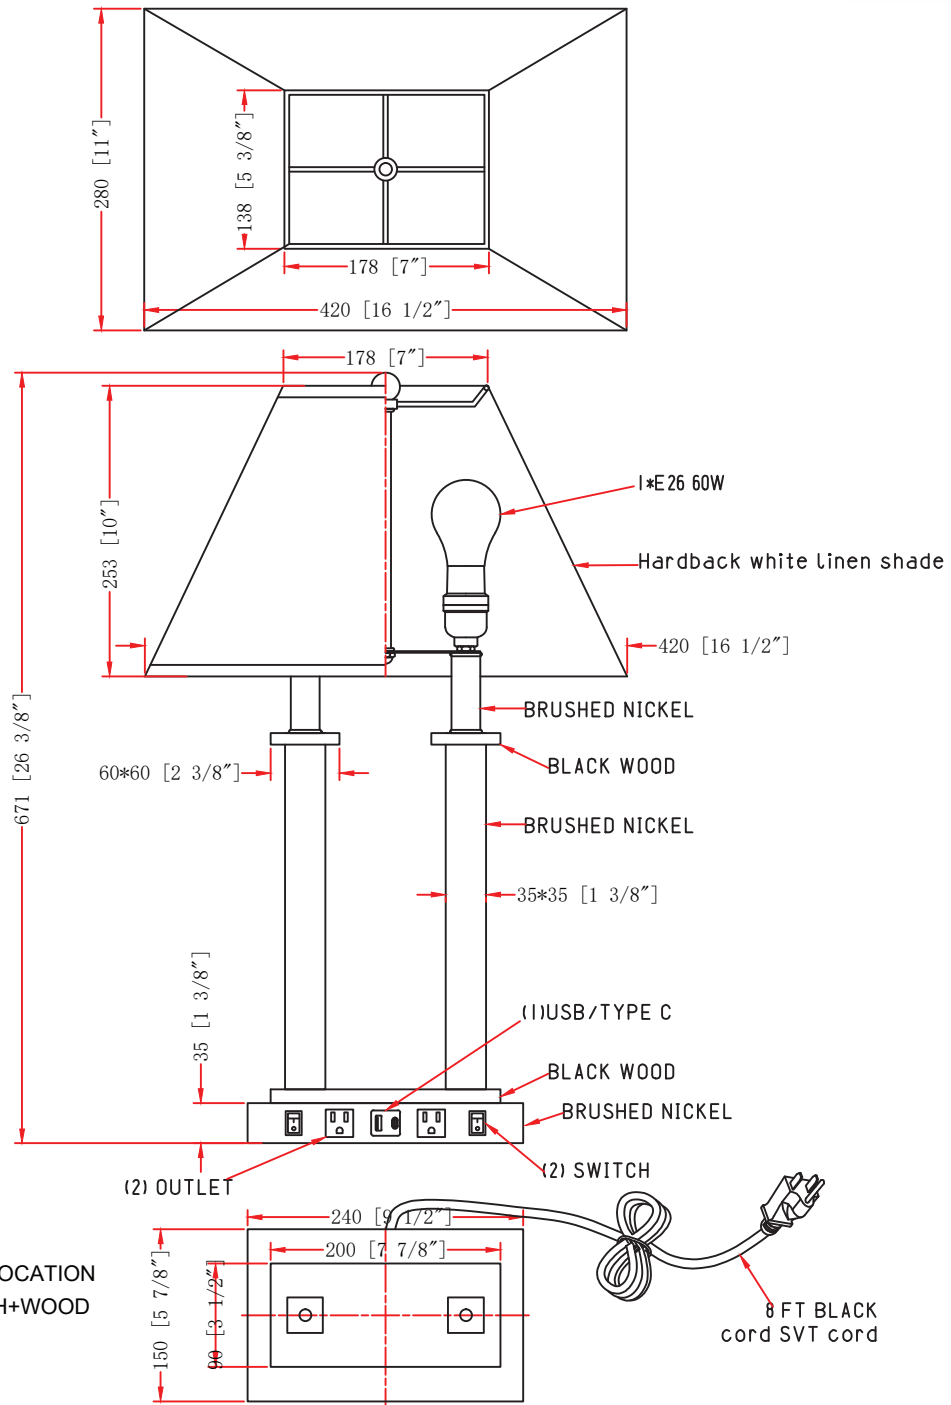

ITEM NO.:

Description: GUESTROOM DESK LAMP

LINE DRAWING

STANDARD FEATURES:

- GUESTROOM DESK LAMP
- UL APPROVED FOR DRY LOCATION
- MATERIAL: STEEL+CLOTH+WOOD
- USE 120V 60HZ AC
- LAMP/WATT: 2*E26 60W

FIXTURE DATA

MODEL NO.	FINISH	SHADE	SIZE			TYPE OF LAMPS
			WIDTH	HEIGHT	EXTENTION	
US-555DS-TYPE-C	Brushed Nickel	Hardback white linen shade	16.5"	26.375"	11"	2*E26 60W

LIGHT BULB DATA

BULB TYPE	BASE TYPE(SOCKET)	WATTAGE RATED	RATED LIFE (Hours)	Approx. LIGHT (Lumens)	Approx. Color (Temp. K)	Luminous efficacy (LM/W)	CRI
E26		60W					