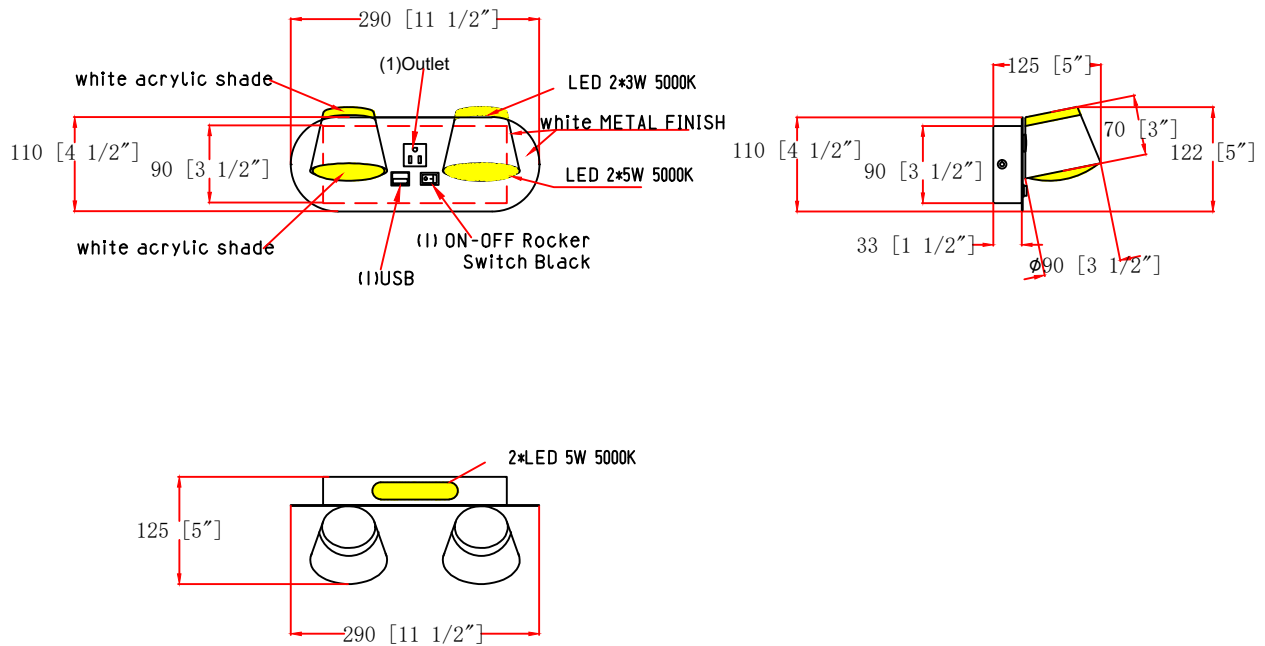

ITEM NO.:

Description: Guestroom WALL LAMP

Item No.:F13

LINE DRAWING

STANDARD FEATURES:

- Guestroom WALL LAMP
- UL APPROVED FOR DRY LOCATION
- MATERIAL: STEEL+aluminium+acrylic
- USE 120V 60HZ AC
- LAMP/WATT: LED 2\*5W 5000K+LED 2\*3W 5000K

FIXTURE DATA

MODEL NO.	FINISH	SHADE	SIZE			TYPE OF LAMPS
			WIDTH	HEIGHT	EXTENTION	
US-7109-2-USB	white	white acrylic shade	11.5"	5"	5"	LED 2*5W 5000K+LED 2*3W 5000K

LIGHT BULB DATA

120 VOLT	BULB TYPE	BASE TYPE(SOCKET)	WATTAGE RATED	RATED LIFE (Hours)	Approx. LIGHT (Lumens)	Approx. Color (Temp. K)	Luminous efficacy (LM/W)	CRI
		LED		16W			5000K	