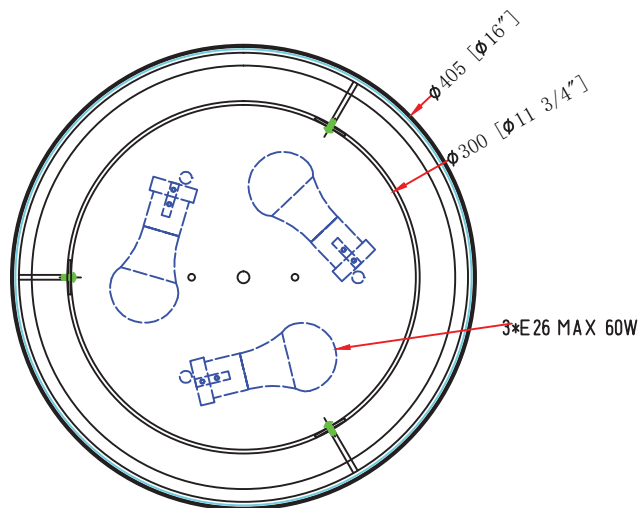

ITEM NO.:

Description: Guestroom Ceiling Light

LINE DRAWING

STANDARD FEATURES:

- Guestroom Ceiling Light
- UL APPROVED FOR DRY LOCATION
- MATERIAL: STEEL+CLOTH+ ACRYLIC
- USE 120V 60HZ AC
- LAMP/WATT: 3*E26 60W

FIXTURE DATA

MODEL NO.	FINISH	SHADE	SIZE			TYPE OF LAMPS
			WIDTH	HEIGHT	EXTENTION	
US-CL406-16	Danish Maple #8906-58 Accent	Hardback white linen shade	16"	7"	16"	3*E26 60W

LIGHT BULB DATA

BULB TYPE	BASE TYPE(SOCKET)	WATTAGE RATED	RATED LIFE (Hours)	Approx. LIGHT (Lumens)	Approx. Color (Temp. K)	Luminous efficacy (LM/W)	CRI
E26		60W					