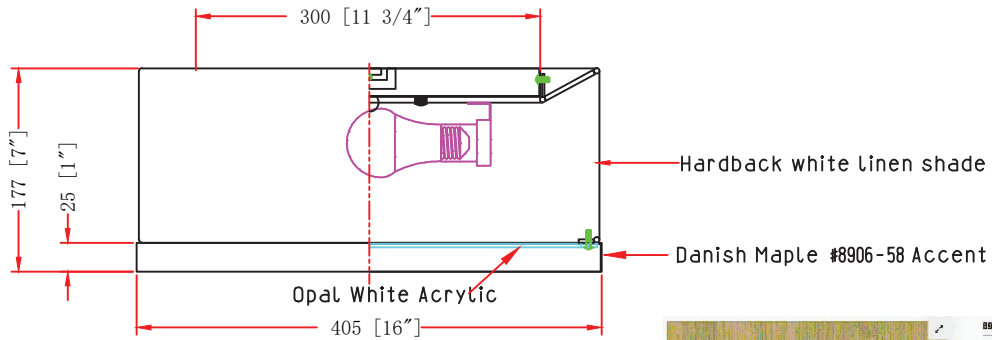

ITEM NO.:

Description: Guestroom Ceiling Light

LINE DRAWING

STANDARD FEATURES:

- Guestroom Ceiling Light
- UL APPROVED FOR DRY LOCATION
- MATERIAL: STEEL+CLOTH+ ACRYLIC
- USE 120V 60HZ AC
- LAMP/WATT: 3*E26 60W

FIXTURE DATA

MODEL NO.	FINISH	SHADE	SIZE			TYPE OF LAMPS
			WIDTH	HEIGHT	EXTENTION	
US-CL406-16	Danish Maple #8906-58 Accent	Hardback white linen shade	16"	7"	16"	3*E26 60W

LIGHT BULB DATA

BULB TYPE	BASE TYPE(SOCKET)	WATTAGE RATED	RATED LIFE (Hours)	Approx. LIGHT (Lumens)	Approx. Color (Temp. K)	Luminous efficacy (LM/W)	CRI
E26		60W					