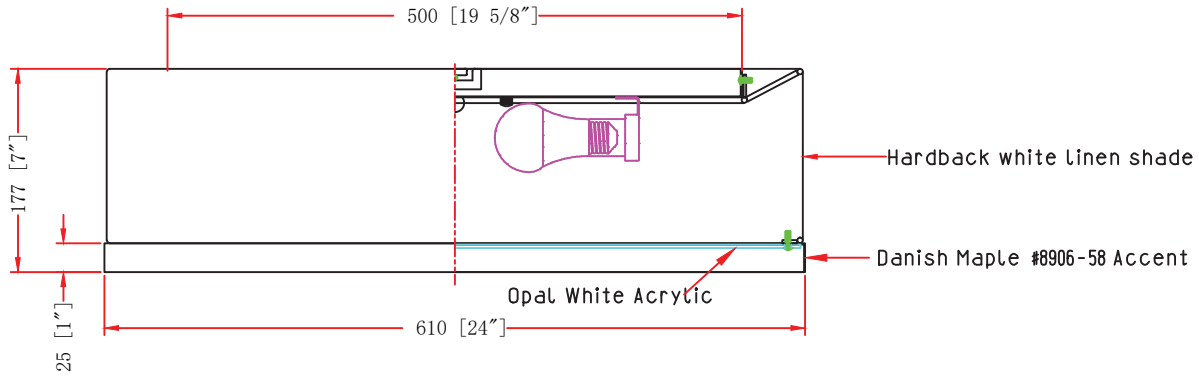

ITEM NO.:

Description: Guestroom Ceiling Light

LINE DRAWING

STANDARD FEATURES:

- Guestroom Ceiling Light
- UL APPROVED FOR DRY LOCATION
- MATERIAL: STEEL+CLOTH+ ACRYLIC
- USE 120V 60HZ AC
- LAMP/WATT: 3*E26 60W

FIXTURE DATA

MODEL NO.	FINISH	SHADE	SIZE			TYPE OF LAMPS
			WIDTH	HEIGHT	EXTENTION	
US-CL406	Danish Maple #8906-58 Accent	Hardback white linen shade	24"	7"	24"	3*E26 60W

LIGHT BULB DATA

BULB TYPE	BASE TYPE(SOCKET)	WATTAGE RATED	RATED LIFE (Hours)	Approx. LIGHT (Lumens)	Approx. Color (Temp. K)	Luminous efficacy (LM/W)	CRI
E26		60W					