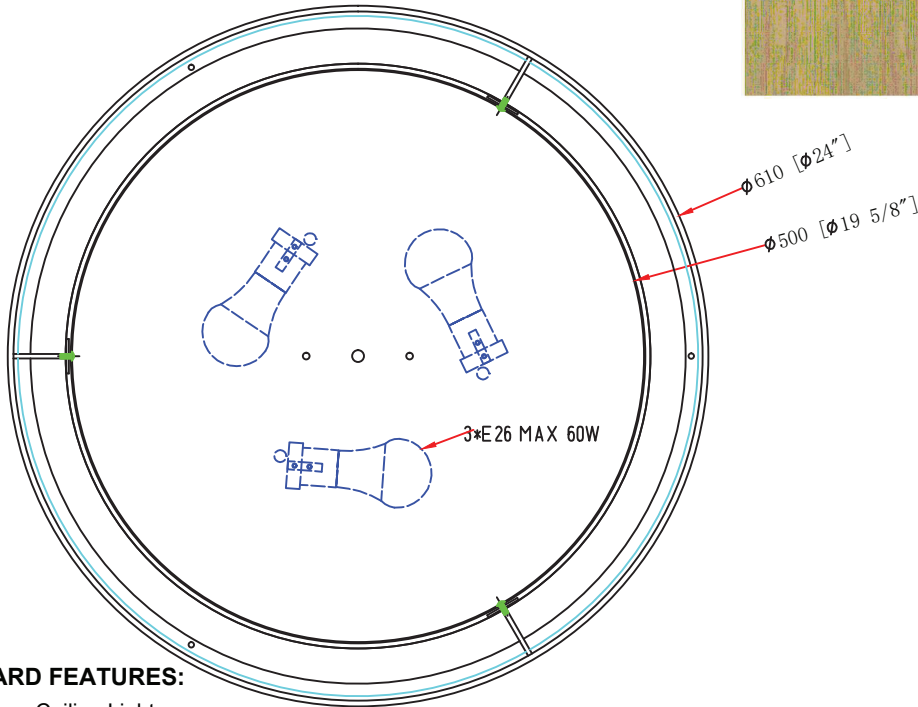

ITEM NO.:

Description: Guestroom Ceiling Light

LINE DRAWING

STANDARD FEATURES:

- Guestroom Ceiling Light
- UL APPROVED FOR DRY LOCATION
- MATERIAL: STEEL+CLOTH+ ACRYLIC
- USE 120V 60HZ AC
- LAMP/WATT: 3*E26 60W

FIXTURE DATA

MODEL NO.	FINISH	SHADE	SIZE			TYPE OF LAMPS
			WIDTH	HEIGHT	EXTENTION	
US-CL406	Danish Maple #8906-58 Accent	Hardback white linen shade	24"	7"	24"	3*E26 60W

LIGHT BULB DATA

BULB TYPE	BASE TYPE(SOCKET)	WATTAGE RATED	RATED LIFE (Hours)	Approx. LIGHT (Lumens)	Approx. Color (Temp. K)	Luminous efficacy (LM/W)	CRI
E26		60W					