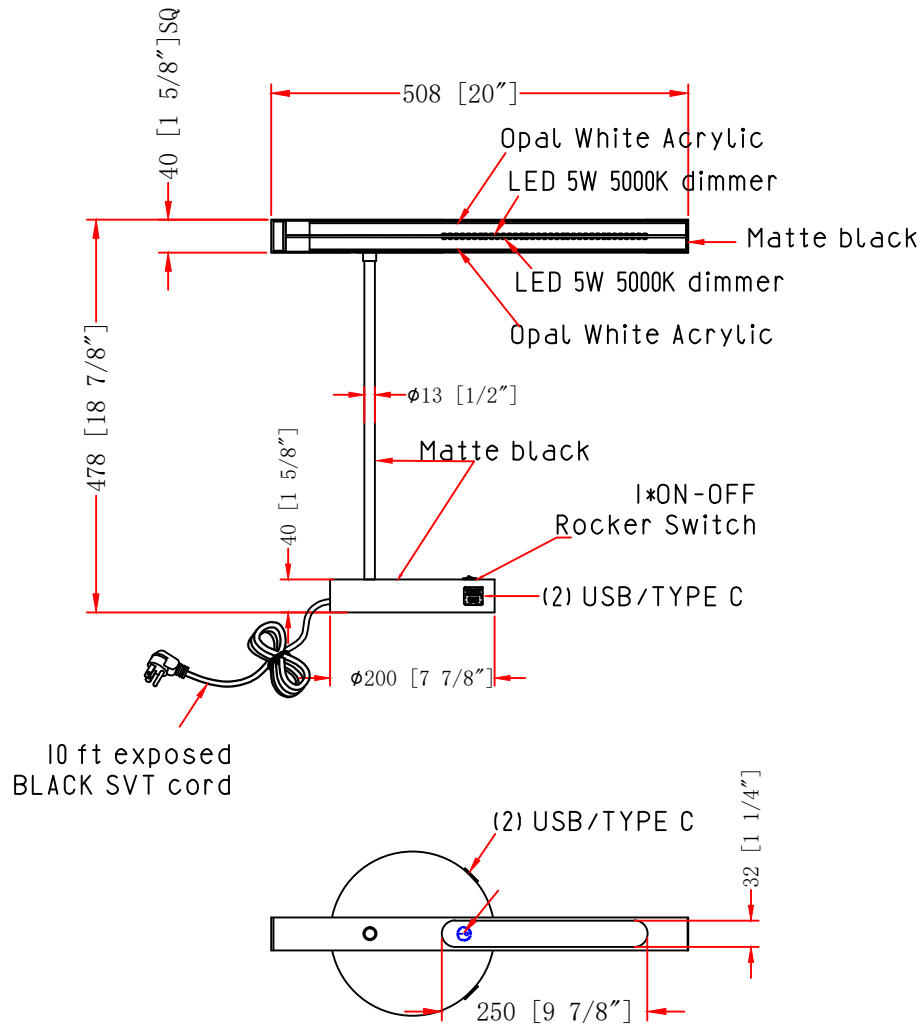

ITEM NO.:

Description: DESK LAMP

LINE DRAWING

- DESK LAMP
- UL APPROVED FOR DRY LOCATION
- MATERIAL: STEEL+Acrylic
- USE 120V 60HZ AC
- LAMP/WATT: 2*LED 5W 5000K dimmer

FIXTURE DATA

MODEL NO.	FINISH	SHADE	SIZE			TYPE OF LAMPS
			WIDTH	HEIGHT	EXTENTION	
US-GR401-TYPE-C	Matte black	Opal White Acryli	7.875"	18.875"		2*LED 5W 5000K dimmer

LIGHT BULB DATA

BULB TYPE	BASE TYPE(SOCKET)	WATTAGE RATED	RATED LIFE (Hours)	Approx. LIGHT (Lumens)	Approx. Color (Temp. K)	Luminous efficacy (LM/W)	CRI
LED		10 W		5000K			90