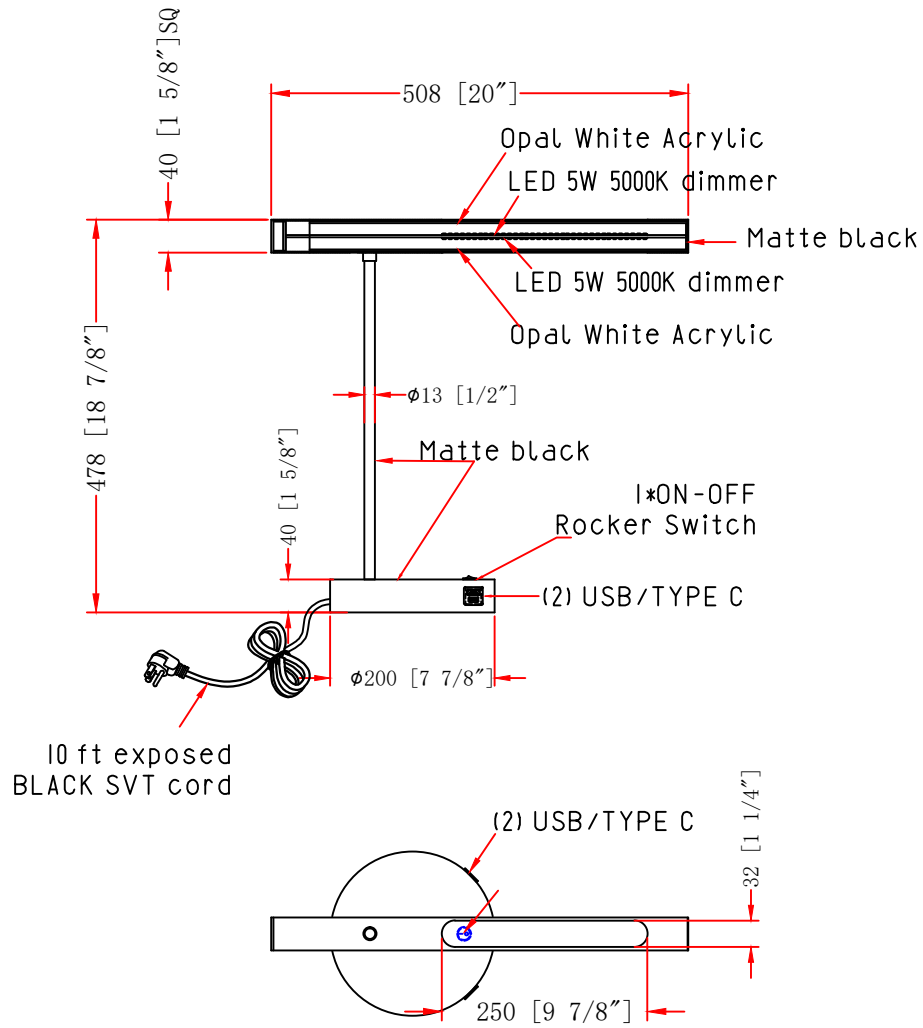

ITEM NO.:

Description: DESK LAMP

LINE DRAWING

- DESK LAMP
- UL APPROVED FOR DRY LOCATION
- MATERIAL: STEEL+Acrylic
- USE 120V 60HZ AC
- LAMP/WATT: 2*LED 5W 5000K dimmer

FIXTURE DATA

MODEL NO.	FINISH	SHADE	SIZE			TYPE OF LAMPS
			WIDTH	HEIGHT	EXTENTION	
US-GR401-TYPE-C	Matte black	Opal White Acryli	7.875"	18.875"		2*LED 5W 5000K dimmer

LIGHT BULB DATA

BULB TYPE	BASE TYPE(SOCKET)	WATTAGE RATED	RATED LIFE (Hours)	Approx. LIGHT (Lumens)	Approx. Color (Temp. K)	Luminous efficacy (LM/W)	CRI
LED		10 W		5000K			90