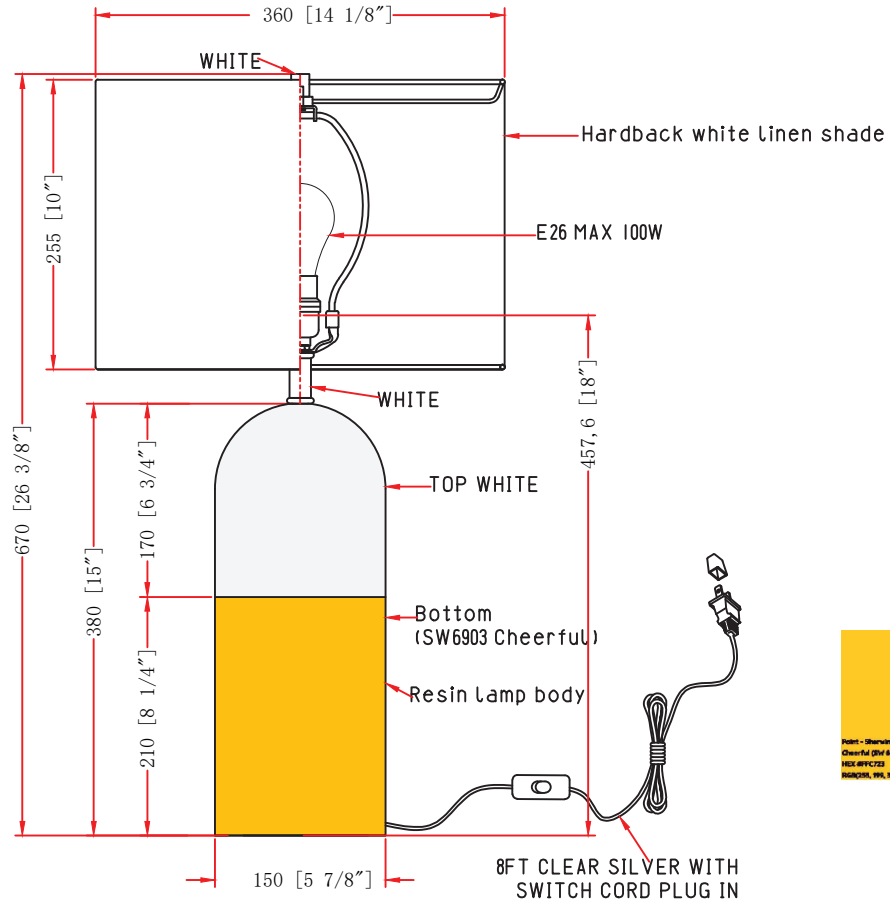

ITEM NO.:

Description: GUESTROOM DESK LAMP

LINE DRAWING

STANDARD FEATURES:

- GUESTROOM DESK LAMP
- UL APPROVED FOR DRY LOCATION
- MATERIAL: STEEL+CLOTH+Resin
- USE 120V 60HZ AC
- LAMP/WATT: E26 MAX 100W

FIXTURE DATA

MODEL NO.	FINISH	SHADE	SIZE			TYPE OF LAMPS
			WIDTH	HEIGHT	EXTENTION	
US-SC402A	WHITE+SW6903 Cheerful	Hardback white linen shade	14.125"	26.375"	14.125"	E26 MAX 100W

LIGHT BULB DATA

BULB TYPE	BASE TYPE(SOCKET)	WATTAGE RATED	RATED LIFE (Hours)	Approx. LIGHT (Lumens)	Approx. Color (Temp. K)	Luminous efficacy (LM/W)	CRI
E26		100W					