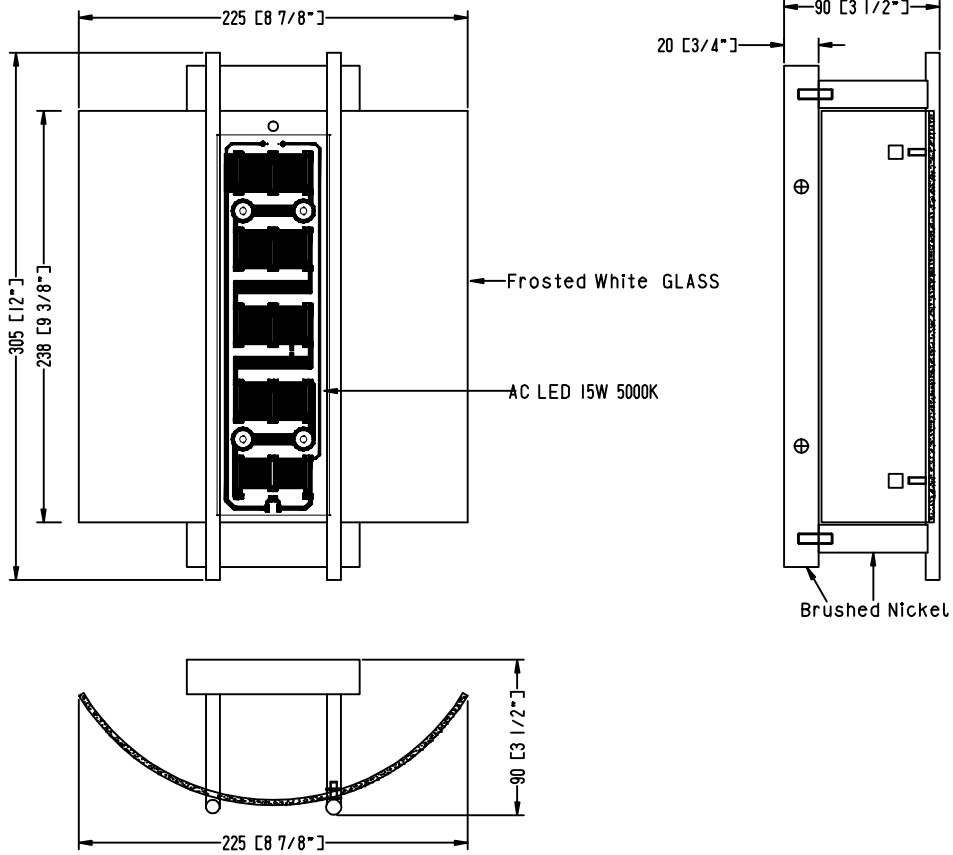

ITEM NO.:

Description: WALL LAMP

LINE DRAWING

STANDARD FEATURES:

- WALL LAMP
- UL APPROVED FOR DRY LOCATION
- MATERIAL: STEEL+GLASS
- USE 120V 60HZ AC
- LAMP/WATT: AC LED 15W 5000K

FIXTURE DATA

MODEL NO.	FINISH	SHADE	SIZE			TYPE OF LAMPS
			WIDTH	HEIGHT	EXTENTION	
US-SC56	Brushed Nickel	Frosted White GLASS	8.875"	12"	3.5"	AC LED 15W 5000K

LIGHT BULB DATA

BULB TYPE	BASE TYPE(SOCKET)	WATTAGE RATED	RATED LIFE (Hours)	Approx. LIGHT (Lumens)	Approx. Color (Temp. K)	Luminous efficacy (LM/W)	CRI
LED		15W			5000K		90