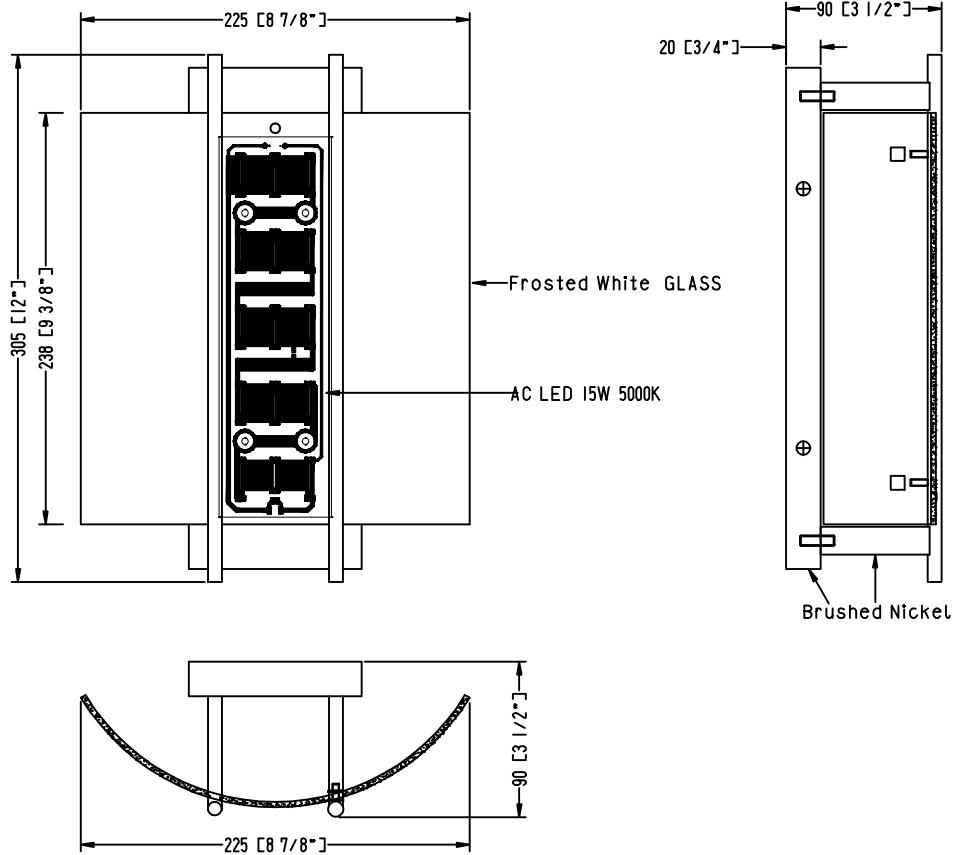

ITEM NO.:

Description: WALL LAMP

LINE DRAWING

STANDARD FEATURES:

- WALL LAMP
- UL APPROVED FOR DRY LOCATION
- MATERIAL: STEEL+GLASS
- USE 120V 60HZ AC
- LAMP/WATT: AC LED 15W 5000K

FIXTURE DATA

MODEL NO.	FINISH	SHADE	SIZE			TYPE OF LAMPS
			WIDTH	HEIGHT	EXTENTION	
US-SC56	Brushed Nickel	Frosted White GLASS	8.875"	12"	3.5"	AC LED 15W 5000K

LIGHT BULB DATA

BULB TYPE	BASE TYPE(SOCKET)	WATTAGE RATED	RATED LIFE (Hours)	Approx. LIGHT (Lumens)	Approx. Color (Temp. K)	Luminous efficacy (LM/W)	CRI
LED		15W			5000K		90