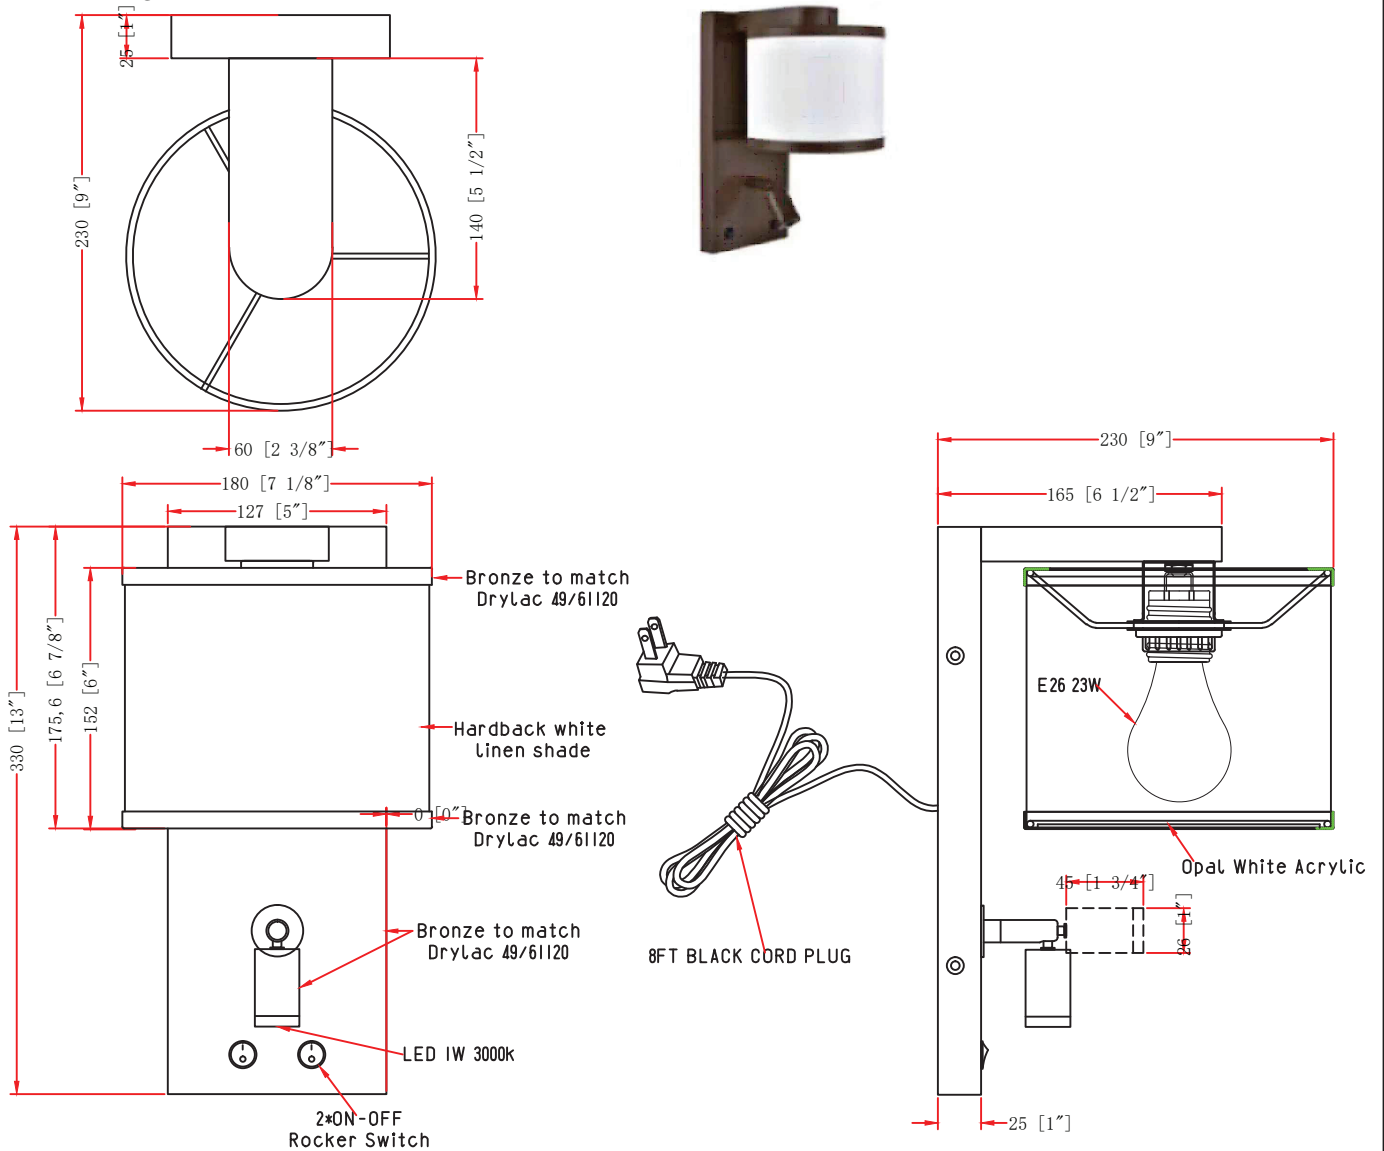

ITEM NO.:

Description: Bedside Sconce w/ Reading Light

LINE DRAWING

STANDARD FEATURES:

- Bedside Sconce w/ Reading Light
- UL APPROVED FOR DRY LOCATION
- MATERIAL: STEEL+CLOTH+ ACRYLIC+aluminium
- USE 120V 60HZ AC
- LAMP/WATT: 1*E26 23W

FIXTURE DATA

MODEL NO.	FINISH	SHADE	SIZE			TYPE OF LAMPS
			WIDTH	HEIGHT	EXTENSION	
US-WL401-DB	Bronze to match Drylac 49/61120	Hardback white linen shade	7.125"	13"	9"	1*E26 23W

LIGHT BULB DATA

BULB TYPE	BASE TYPE(SOCKET)	WATTAGE RATED	RATED LIFE (Hours)	Approx. LIGHT (Lumens)	Approx. Color (Temp. K)	Luminous efficacy (LM/W)	CRI
E26		23W					