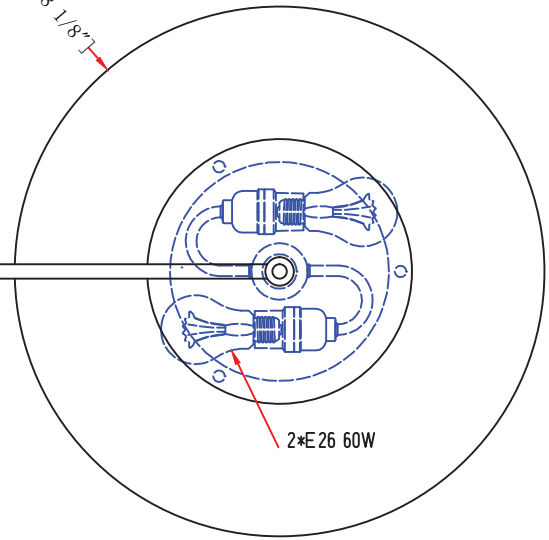

ITEM NO.:

Description: Desk Sconce

LINE DRAWING

INDIGO
D379

Promoted Finish

00 MATTE FINISH D379-

Features

WHERE TO BUY

FIND YOUR NEAREST

STANDARD FEATURES:

- Desk Sconce
- UL APPROVED FOR DRY LOCATION
- MATERIAL: STEEL+ ACRYLIC
- USE 120V 60HZ AC
- LAMP/WATT: 2*E26 60W

FIXTURE DATA

MODEL NO.	FINISH	SHADE	SIZE			TYPE OF LAMPS
			WIDTH	HEIGHT	EXTENSION	
US-WL407-CITY	Black	Wilsonart D37960 Indigo w/interior white	18.125"	17"	20.125"	2*E26 60W

LIGHT BULB DATA

BULB TYPE	BASE TYPE(SOCKET)	WATTAGE RATED	RATED LIFE (Hours)	Approx. LIGHT (Lumens)	Approx. Color (Temp. K)	Luminous efficacy (LM/W)	CRI
E26		60W					