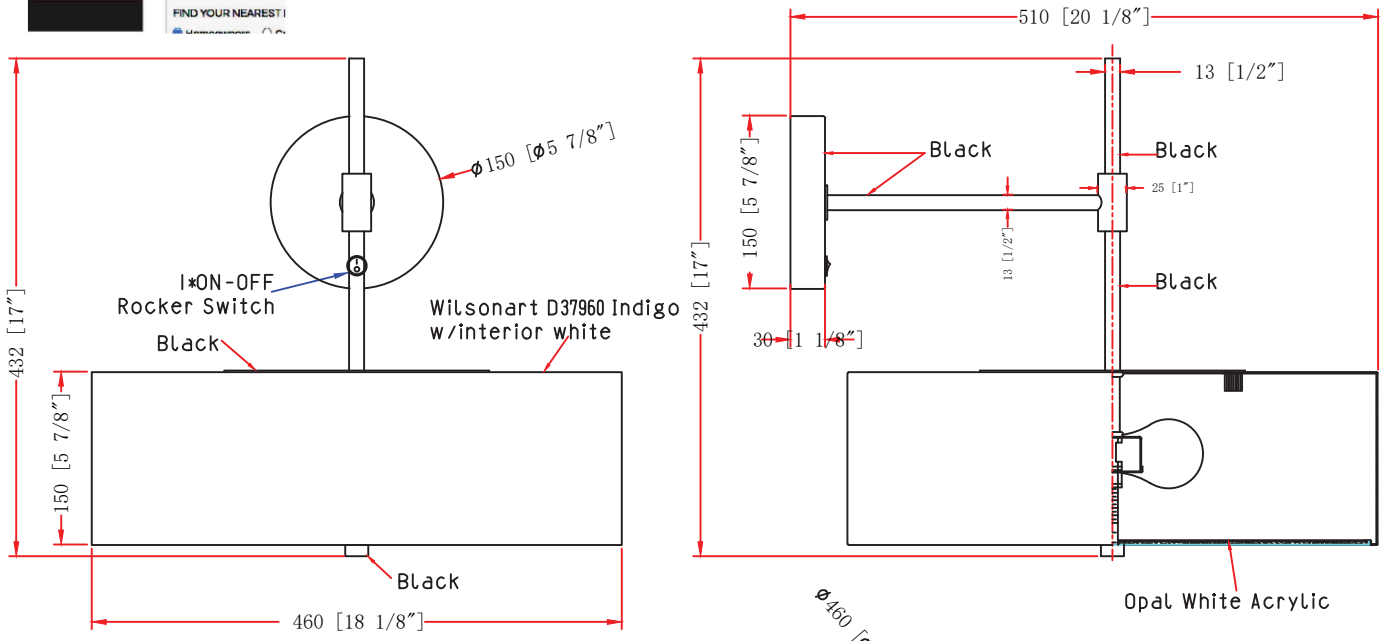

ITEM NO.:

Description: Desk Sconce

LINE DRAWING

INDIGO
D379

Promoted Finish

00 MATTE FINISH D379-

Features

WHERE TO BUY

FIND YOUR NEAREST

STANDARD FEATURES:

- Desk Sconce
- UL APPROVED FOR DRY LOCATION
- MATERIAL: STEEL+ ACRYLIC
- USE 120V 60HZ AC
- LAMP/WATT: 2*E26 60W

FIXTURE DATA

MODEL NO.	FINISH	SHADE	SIZE			TYPE OF LAMPS
			WIDTH	HEIGHT	EXTENSION	
US-WL407-CITY	Black	Wilsonart D37960 Indigo w/interior white	18.125"	17"	20.125"	2*E26 60W

LIGHT BULB DATA

BULB TYPE	BASE TYPE(SOCKET)	WATTAGE RATED	RATED LIFE (Hours)	Approx. LIGHT (Lumens)	Approx. Color (Temp. K)	Luminous efficacy (LM/W)	CRI
E26		60W					