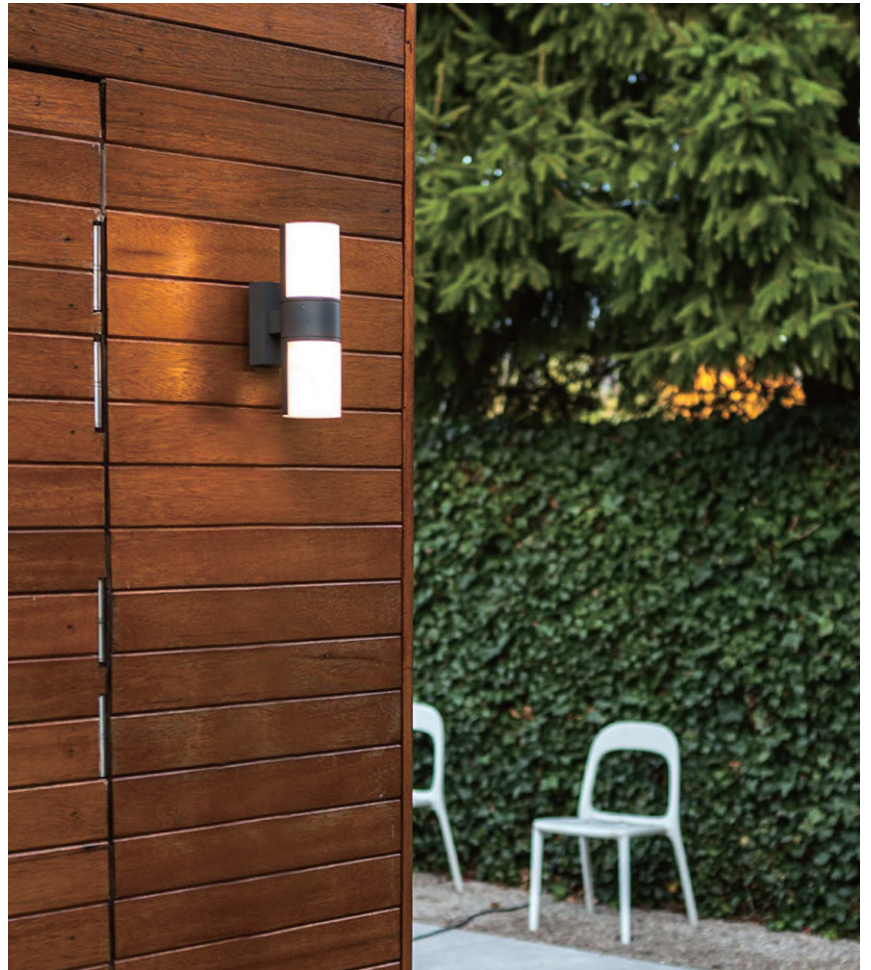

LED Outdoor Wall Light

Line Drawing

Description

- Aluminium die casting lamp body
- Diffuser: OPAL PC
- Light source: LED SMD 2835
- Finish: Powder coated with pretreatment for outdoor use

Specification

Code	Power	3CCT	Lumen	PCT/CTN	CTN Size	40HQ/PCS
USA-1201	2x8W	4000K/5000K/6000K	900lm	10	44x27.5x28cm	19700

Feature

- CCT Switch
- CRI > 80
- IP 65
- 100V-277V
- Low Flicker
- 120°