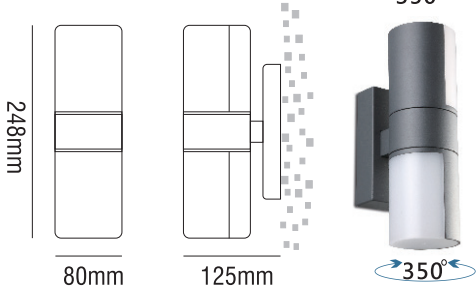

LED Outdoor Wall Light

Line Drawing

Description

- Aluminium die casting lamp body
- Diffuser: OPAL PC
- Light source: LED SMD 2835
- Finish: Powder coated with pretreatment for outdoor use

Specification

Code	Power	3CCT	Lumen	PCT/CTN	CTN Size	40HQ/PCS
USA-1201	2x8W	4000K/5000K/6000K	900lm	10	44x27.5x28cm	19700

Feature

- CCT Switch
- CRI > 80
- IP 65
- 100V-277V
- Low Flicker
- 120°