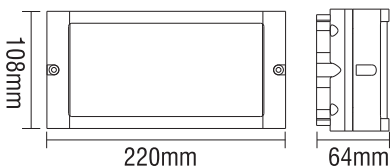

## Line Drawing

## Specification

Code	Power	3 CCT	Lumen	PCT/CTN	CTN Size	40HQ/PCS
USA-1202	20W	4000K/5000K/6000K	710lm	20	46.5x41.5x26cm	26800