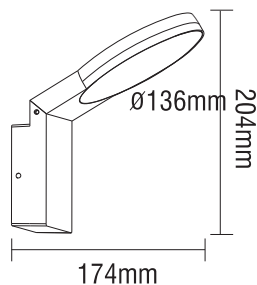

## Line Drawing

## Description

- Aluminium die casting lamp body
- Diffuser: OPAL PC
- Light source: LED SMD 2835
- Finish: Powder coated with pretreatment for outdoor use

## Specification

Code	Power	3CCT	Lumen	PCT/CTN	CTN Size	40HQ/PCS
USA-1203	20W	4000K/5000K/6000K	1005lm	10	46.5x28.5x31cm	16300