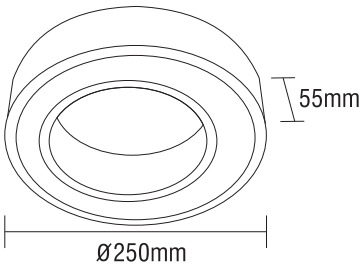

LED Outdoor Ceiling Light

Line Drawing

Description

- Aluminium die casting lamp body
- Diffuser: OPAL PC
- Light source: LED SMD 2835
- Finish: Powder coated with pretreatment for outdoor use

Specification

Code	Power	3CCT	Lumen	PCT/CTN	CTN Size	40HQ/PCS
USA-1204	20W	4000K/5000K/6000K	950lm	5	36x28x28.5cm	11500

Feature

- CCT Switch
- CRI > 80
- IP 65
- 100V-277V
- Low Flicker
- 120°