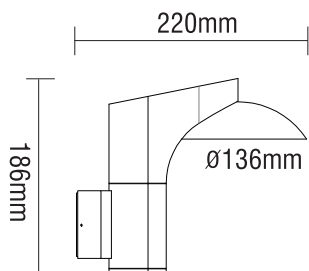

## Line Drawing

## Specification

Code	Power	3CCT	Lumen	PCT/CTN	CTN Size	40HQ/PCS
USA-1205	20W	4000K/5000K/6000K	1250lm	10	71.5x36x23cm	11300