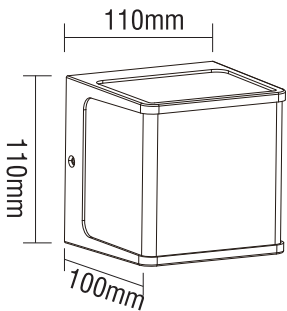

## Line Drawing

## Description

- Aluminium die casting lamp body
- Diffuser: OPAL PC
- Light source: LED SMD 2835
- Finish: Powder coated with pretreatment for outdoor use

## Specification

Code	Power	3CCT	Lumen	PCT/CTN	CTN Size	40HQ/PCS
USA-1206	16W	4000K/5000K/6000K	850lm	20	59.5x25x26cm	34300