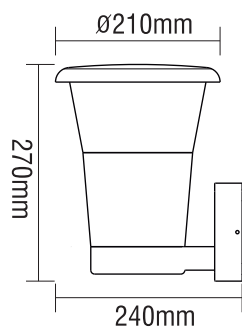

LED Outdoor Wall Light

Line Drawing

Description

- Aluminium die casting lamp body
- Diffuser: Clear PC
- Light source: LED COB
- Finish: Powder coated with pretreatment for outdoor use

Specification

Code	Power	3CCT	Lumen	PCT/CTN	CTN Size	40HQ/PCS
USA-1207	20W	4000K/5000K/6000K	890lm	4	49.5x44.5x30cm	4060