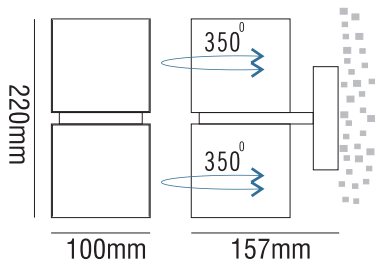

## Line Drawing

## Feature

CCT Switch

CRI > 80

IP 65

100V-277V

Low Flicker

120°

Code	Power	3CCT	Lumen	PCT/CTN	CTN Size	40HQ/PCS
USA-1208	2x8W	4000K/5000K/6000K	960lm	10	54x34.5x25cm	14250