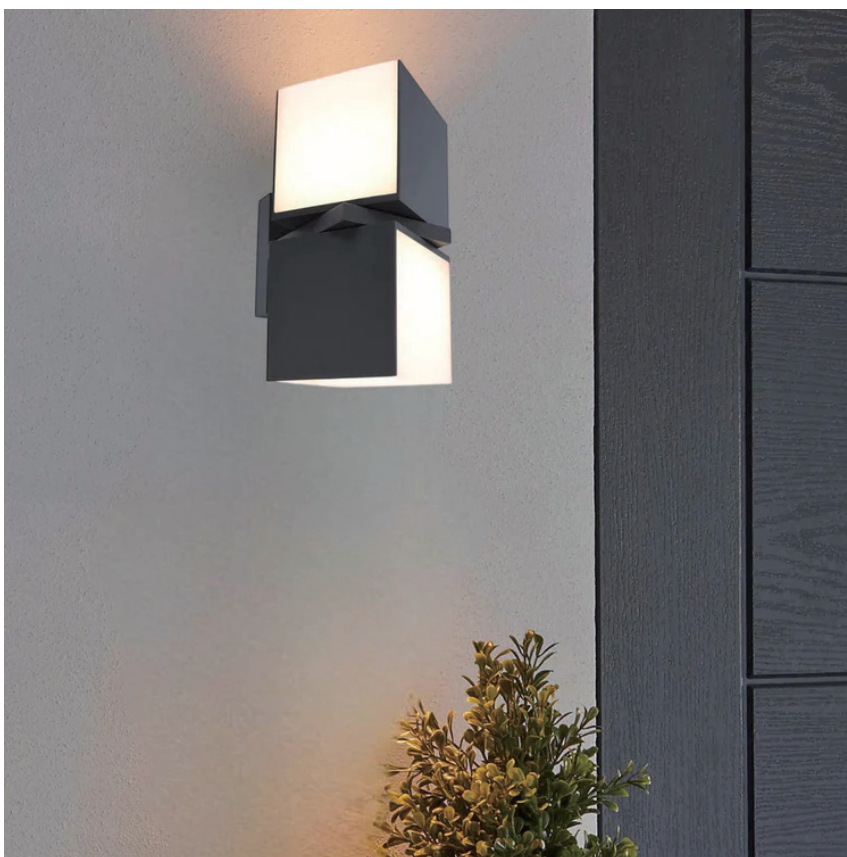

# LED Outdoor Wall Light

## Description

- Aluminium die casting lamp body
- Diffuser: OPAL PC
- Light source: LED SMD 2835
- Finish: Powder coated with pretreatment for outdoor use