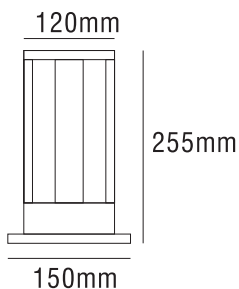

LED Outdoor Garden Light

Line Drawing

Description

- Aluminium die casting lamp body
- Diffuser: Clear & OPAL PC
- Light source: LED COB
- Finish: Powder coated with pretreatment for outdoor use

Specification

Code	Power	3CCT	Lumen	PCT/CTN	CTN Size	40HQ/PCS
USA-1210	2x5W	4000K/5000K/6000K	480lm	8	63.5x32.5x28.5cm	9040

Feature

CCT Switch

CRI>80

IP 65

100V-277V

Low Flicker

120°