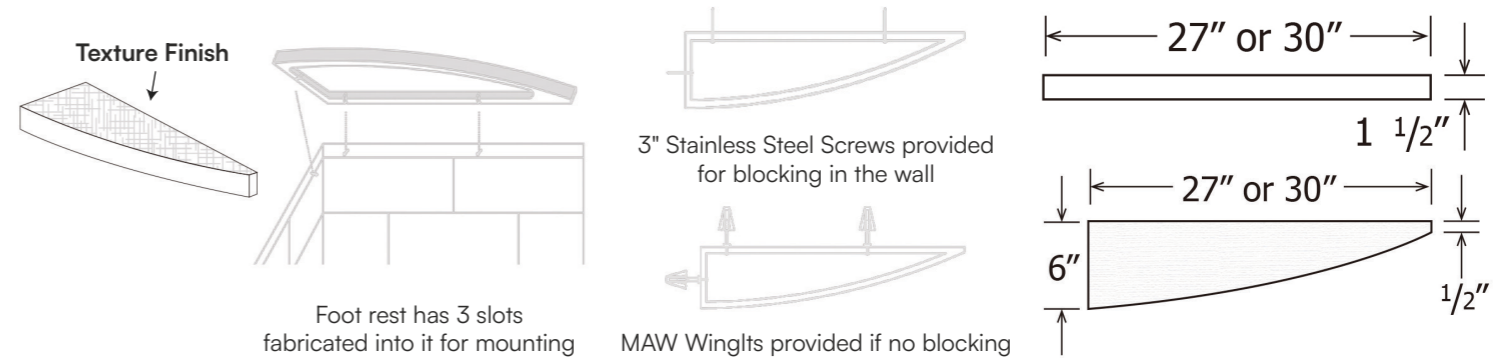

Technical Specifications

Model	: FR - 03- 27	: FR - 03- 30
Type	: Wall Mount	: Wall Mount
Material	: Cultured Marble	: Cultured Marble
Length	: 27"	: 30"
Depth	: 6"- tapers to 1/2"	: 6"- tapers to 1/2"
Radius	: 84 5/8"	: 84 5/8"
Thickness	: 1 1/2"	: 1 1/2"
Weight	: -7#	: -9#
Finish	: Matte/Gloss	: Matte/Gloss

Special Notes : 3 MAW 35 - SD Winglts (to be used when backing unavailable)