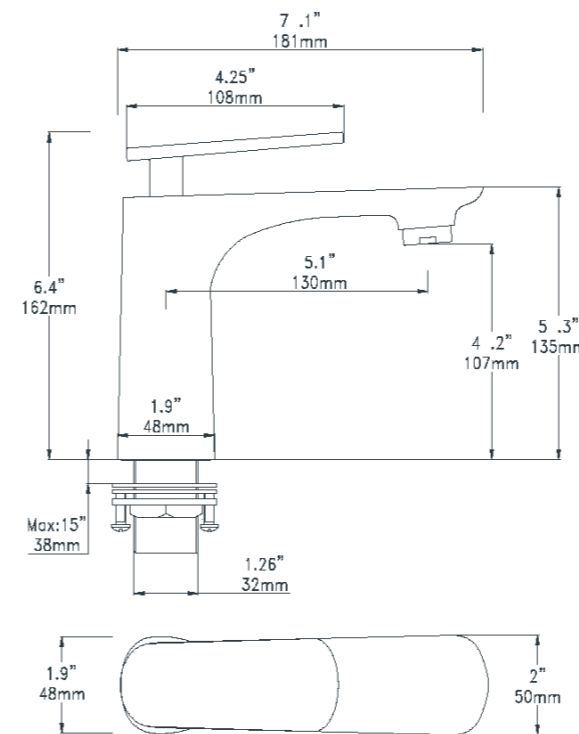

Faucet

Specifications

Item No	: CZ 445001-BN
Size	: W7.1"xH6.4"xD1.9"
Working Pressure	: 10psi~80psi
Flow Rate	: 1.5 gpm
PCS/CTN	: 8
Package Size	: 48x38x30cm
Unit Volume	: 0.055
40HQ/PCS	: 9888
Gross Weight	: 14.2kg

Specifications

Item No	: CZ 445001-CP
Size	: W7.1"xH6.4"xD1.9"
Working Pressure	: 10psi~80psi
Flow Rate	: 1.5 gpm
PCS/CTN	: 8
Package Size	: 48x38x30cm
Unit Volume	: 0.055
40HQ/PCS	: 9888
Gross Weight	: 14.2kg

Features

- Brass
- Enviromental Barss
- CRI 80
- Wet Rated
- 125psi
- 66C
- Finger Free
- 50,000 th