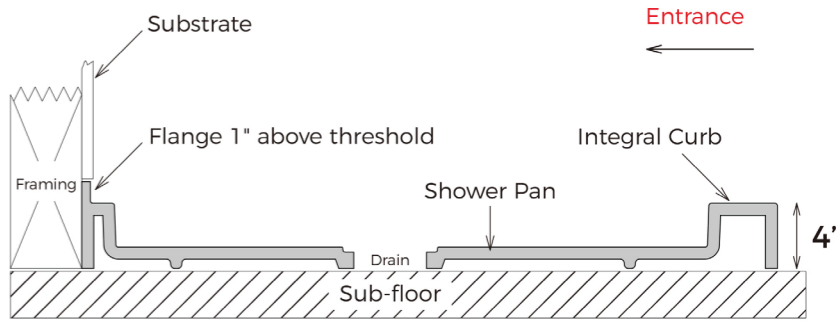

Section Detail