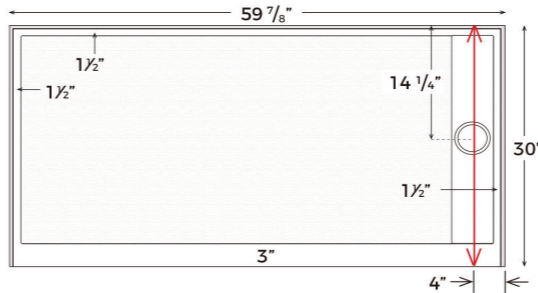

TD-3060(4")-OS/SF-R