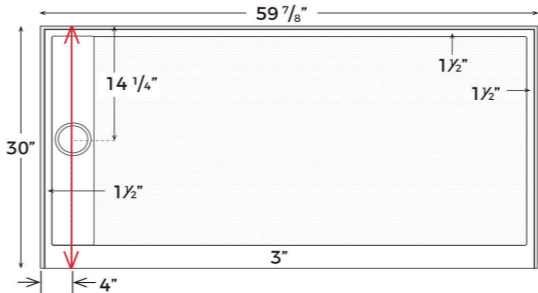

Cultured Marble Shower Pan

Standard Features

- Solid one piece cast marble
- Durable get coat surface
- Pre-leveled-rests on subfloor
- Extremely sanitary
- Will not mold or mildew
- Easy to install
- Maintenance free
- Trench drain with removable cover for easy cleaning
- Recommended add Shower Pan Liners to protect pans during construction

TD-3060(4")-OS/SF-L