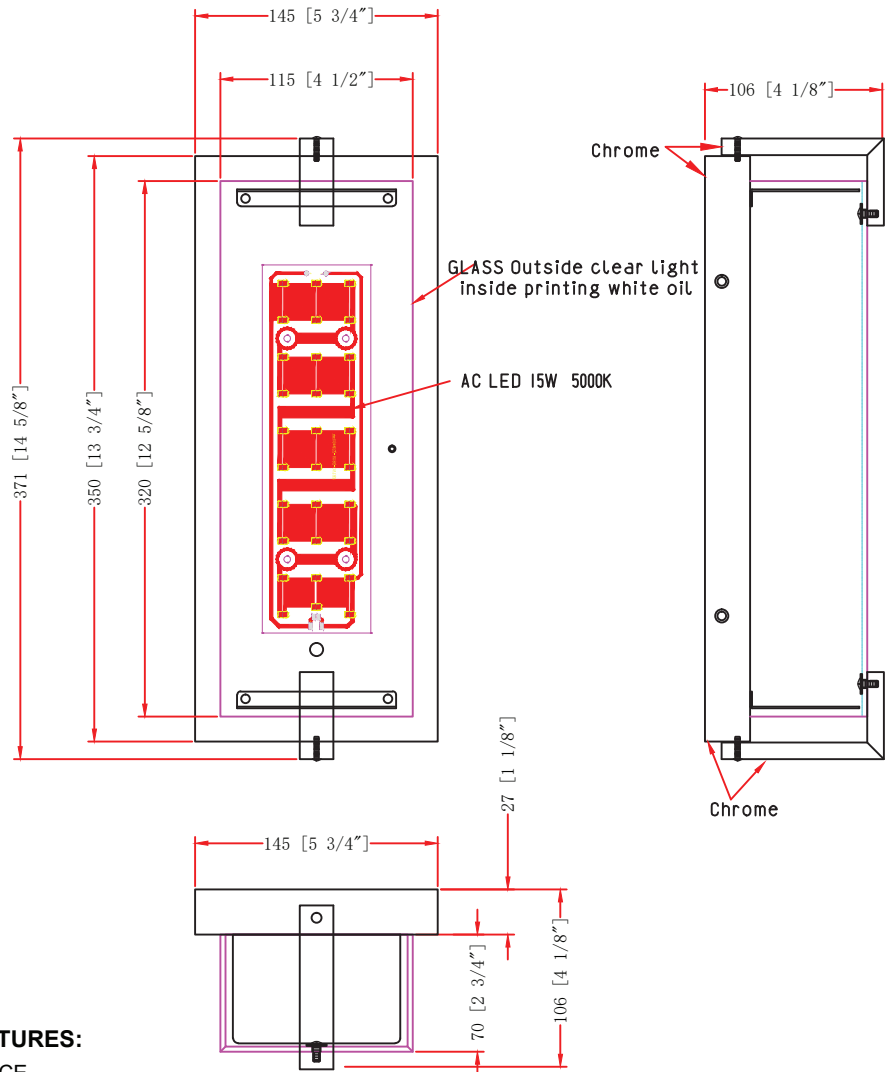

ITEM NO.:

Description: LED WALL SCONCE

LINE DRAWING

STANDARD FEATURES:

- LED WALL SCONCE
- UL APPROVED FOR DRY LOCATION
- MATERIAL: STEEL+GLASS
- USE 120V 60HZ AC
- LAMP/WATT: AC LED 15W 5000K

FIXTURE DATA

MODEL NO.	FINISH	SHADE	SIZE			TYPE OF LAMPS
			WIDTH	HEIGHT	EXTENTION	
US-3221W	Chrome	GLASS Outside clear light inside printing white oil	5.75"	14.625"	4.125"	AC LED 15W 5000K

LIGHT BULB DATA

BULB TYPE	BASE TYPE(SOCKET)	WATTAGE RATED	RATED LIFE (Hours)	Approx. LIGHT (Lumens)	Approx. Color (Temp. K)	Luminous efficacy (LM/W)	CRI
LED		15W			5000k		90