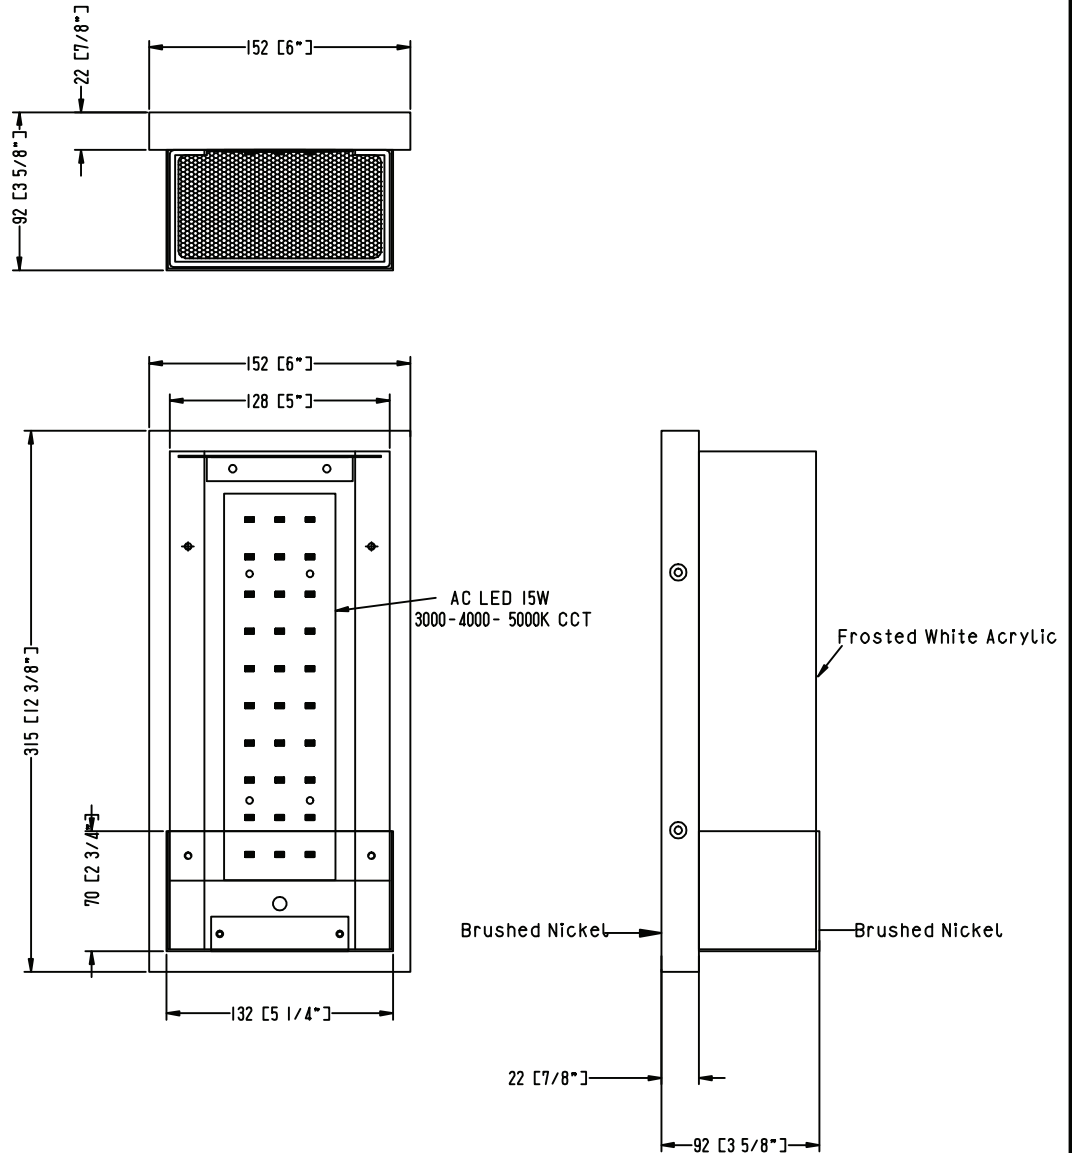

ITEM NO.:

Description: LED WALL SCONCE

LINE DRAWING

STANDARD FEATURES:

- LED WALL SCONCE
- UL APPROVED FOR DRY LOCATION
- MATERIAL: STEEL+Acrylic
- USE 120V 60HZ AC
- LAMP/WATT: AC LED 15W 3000-4000- 5000K CCT

FIXTURE DATA

MODEL NO.	FINISH	SHADE	SIZE			TYPE OF LAMPS
			WIDTH	HEIGHT	EXTENSION	
US-5768-CCT	Brushed Nickel	Frosted White Acrylic	6"	12.375"	3.625"	AC LED 15W 3000-4000- 5000K CCT

LIGHT BULB DATA

BULB TYPE	BASE TYPE(SOCKET)	WATTAGE RATED	RATED LIFE (Hours)	Approx. LIGHT (Lumens)	Approx. Color (Temp. K)	Luminous efficacy (LM/W)	CRI
LED		15W			3000-4000- 5000K		90