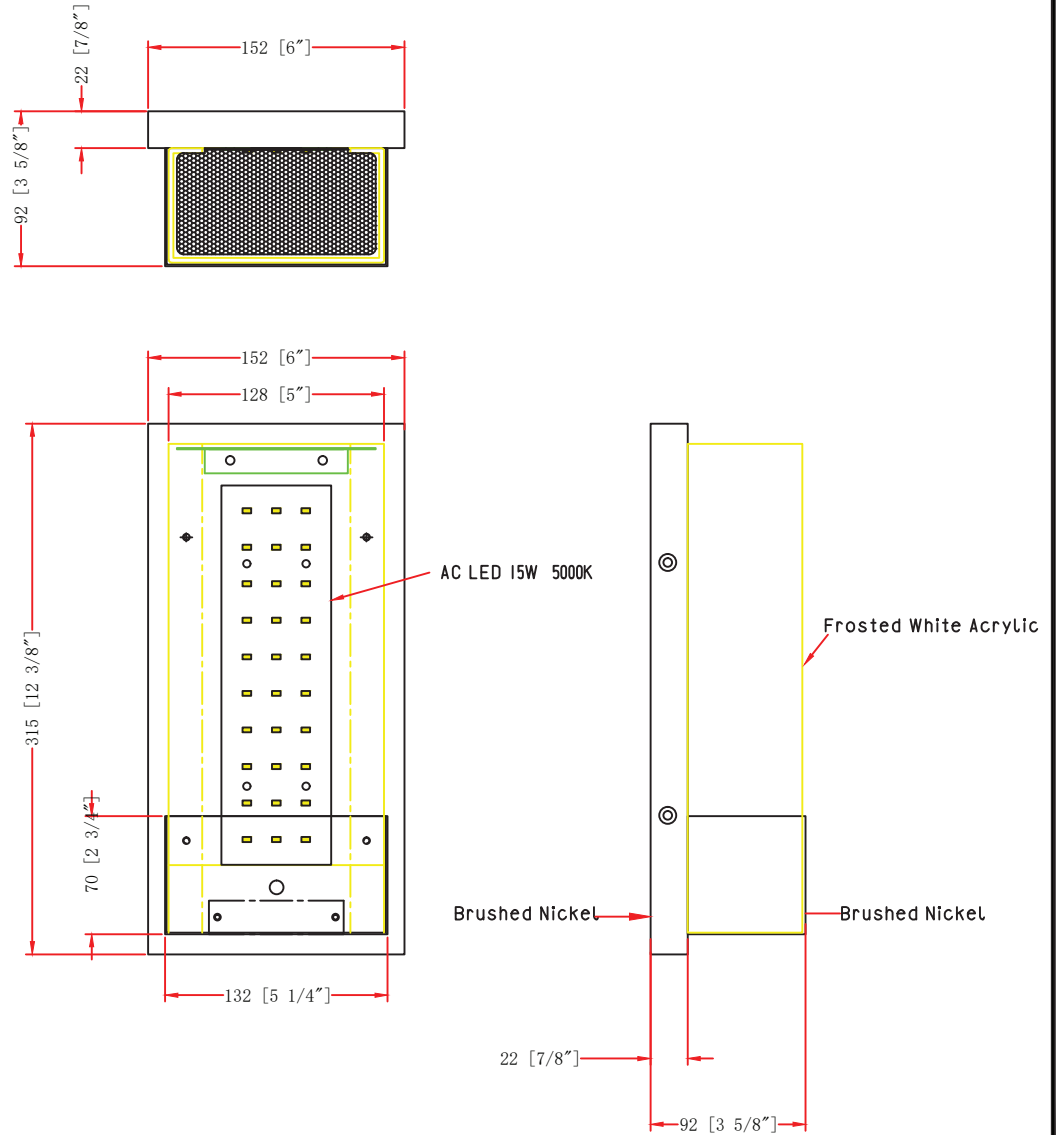

ITEM NO.:

Description: LED WALL SCONCE

LINE DRAWING

STANDARD FEATURES:

- LED WALL SCONCE
- UL APPROVED FOR DRY LOCATION
- MATERIAL: STEEL+Acrylic
- USE 120V 60HZ AC
- LAMP/WATT: AC LED 15W 5000K

FIXTURE DATA

MODEL NO.	FINISH	SHADE	SIZE			TYPE OF LAMPS
			WIDTH	HEIGHT	EXTENTION	
US-5768	Brushed Nickel	Frosted White Acrylic	6"	12.375"	3.625"	AC LED 15W 5000K

LIGHT BULB DATA

BULB TYPE	BASE TYPE(SOCKET)	WATTAGE RATED	RATED LIFE (Hours)	Approx. LIGHT (Lumens)	Approx. Color (Temp. K)	Luminous efficacy (LM/W)	CRI
LED		15W			5000k		90